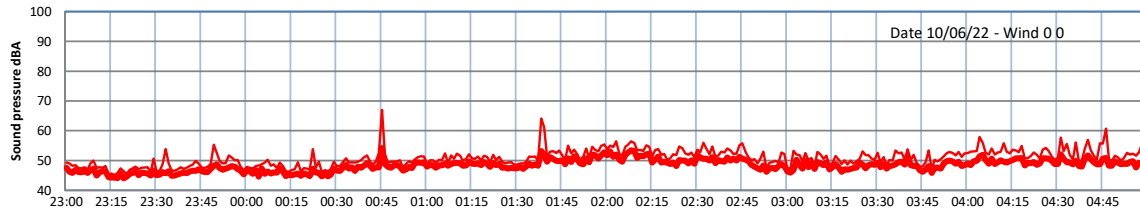

WILTON - SOUTH GATEHOUSE NIGHTTIME LEVELS - WEEK NUMBER 23

Time
— Lazenby — Laz max — Site — Site max