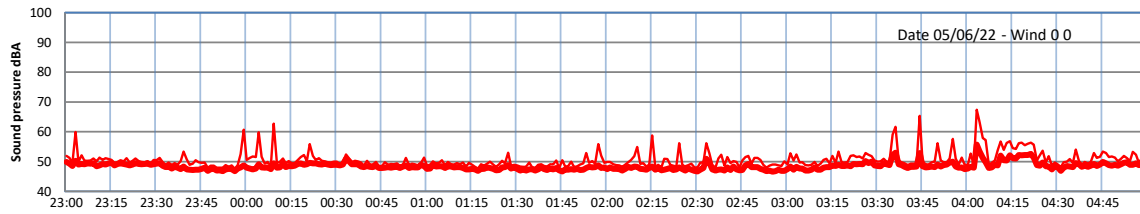

WILTON - SOUTH GATEHOUSE NIGHTTIME LEVELS - WEEK NUMBER 23

Time
— Lazenby — Laz max — Site — Site max