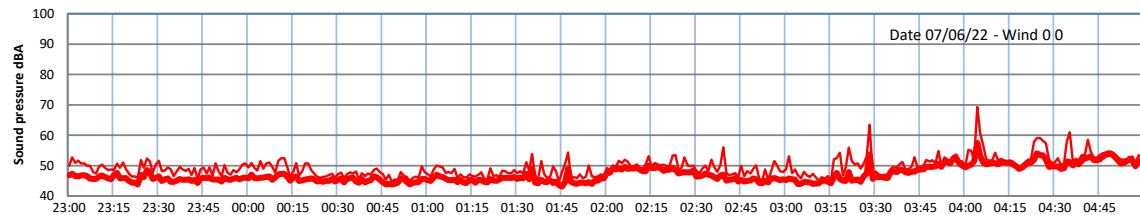

WILTON - SOUTH GATEHOUSE NIGHTTIME LEVELS - WEEK NUMBER 23

Time
— Lazenby — Laz max — Site — Site max