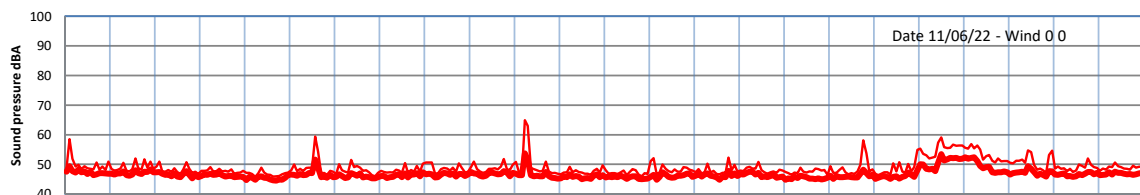

WILTON - SOUTH GATEHOUSE NIGHTTIME LEVELS - WEEK NUMBER 23

Time
— Lazenby — Laz max — Site — Site max