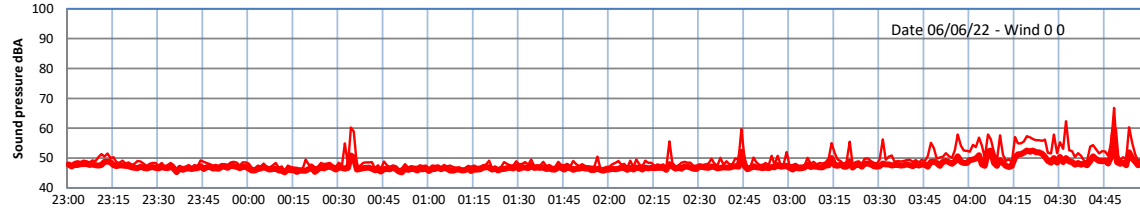

WILTON - SOUTH GATEHOUSE NIGHTTIME LEVELS - WEEK NUMBER 23

Time
— Lazenby — Laz max — Site — Site max