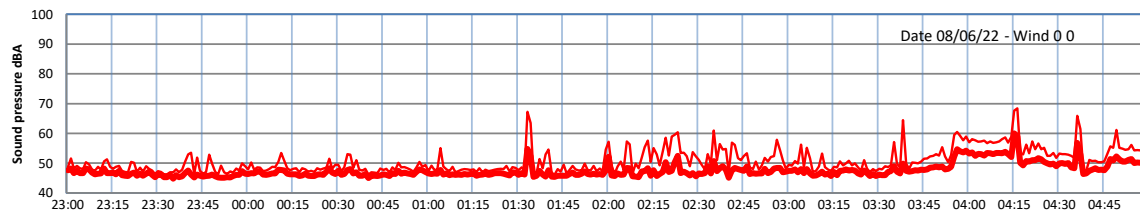

WILTON - SOUTH GATEHOUSE NIGHTTIME LEVELS - WEEK NUMBER 23

Time
— Lazenby — Laz max — Site — Site max