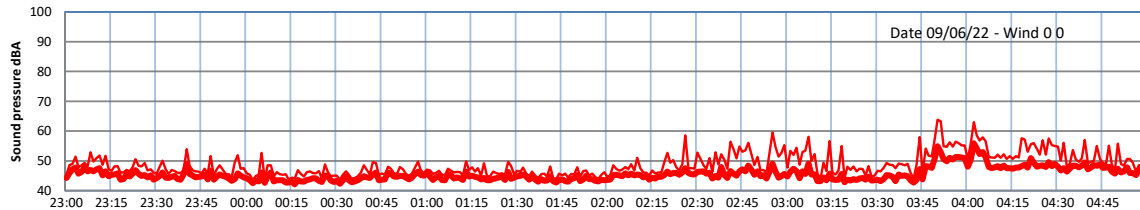

WILTON - SOUTH GATEHOUSE NIGHTTIME LEVELS - WEEK NUMBER 23

Time
— Lazenby — Laz max — Site — Site max