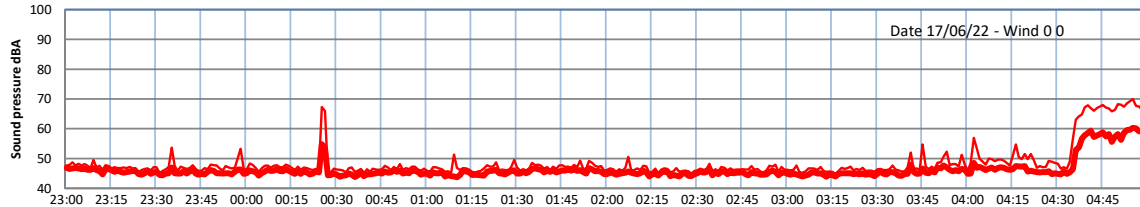

# WILTON - SOUTH GATEHOUSE NIGHTTIME LEVELS - WEEK NUMBER 24

Time  
— Lazenby — Laz max — Site — Site max