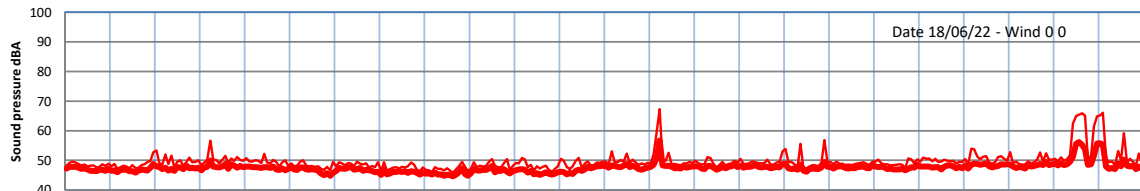

# WILTON - SOUTH GATEHOUSE NIGHTTIME LEVELS - WEEK NUMBER 24

Time  
— Lazenby — Laz max — Site — Site max