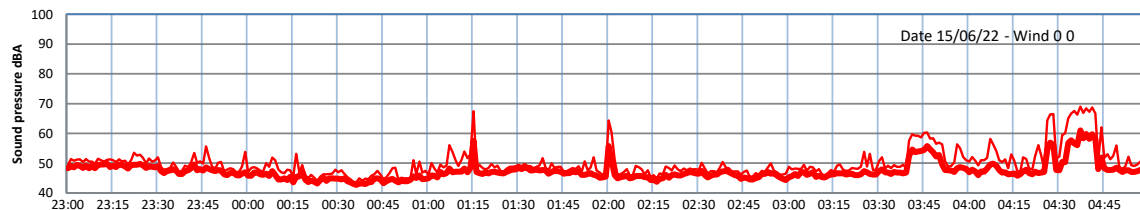

# WILTON - SOUTH GATEHOUSE NIGHTTIME LEVELS - WEEK NUMBER 24

Time  
— Lazenby — Laz max — Site — Site max