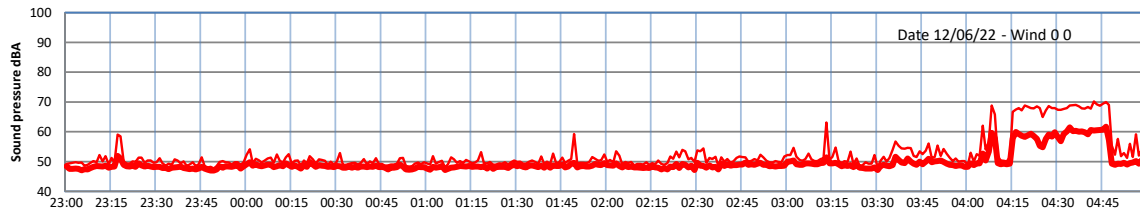

# WILTON - SOUTH GATEHOUSE NIGHTTIME LEVELS - WEEK NUMBER 24

Time  
— Lazenby — Laz max — Site — Site max