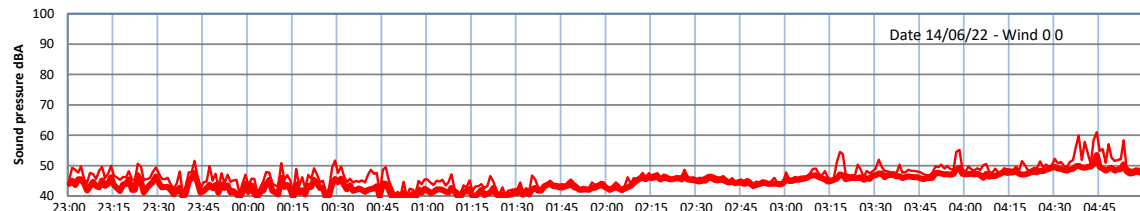

# WILTON - SOUTH GATEHOUSE NIGHTTIME LEVELS - WEEK NUMBER 24

Time  
— Lazenby — Laz max — Site — Site max