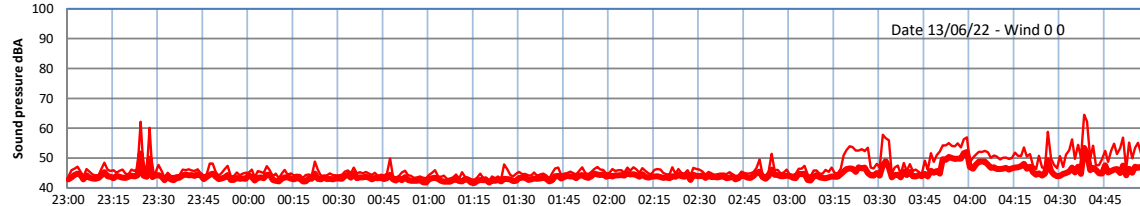

# WILTON - SOUTH GATEHOUSE NIGHTTIME LEVELS - WEEK NUMBER 24

Time  
— Lazenby — Laz max — Site — Site max