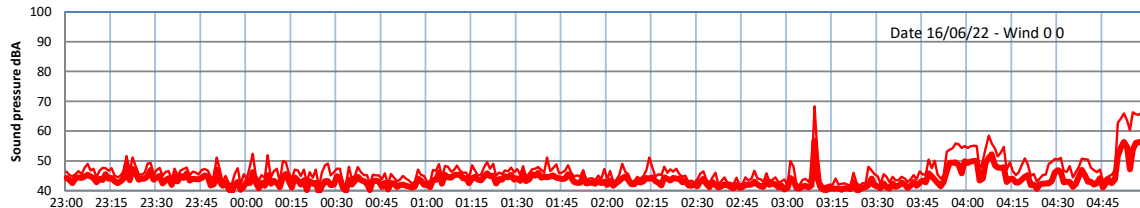

# WILTON - SOUTH GATEHOUSE NIGHTTIME LEVELS - WEEK NUMBER 24

Time  
— Lazenby — Laz max — Site — Site max