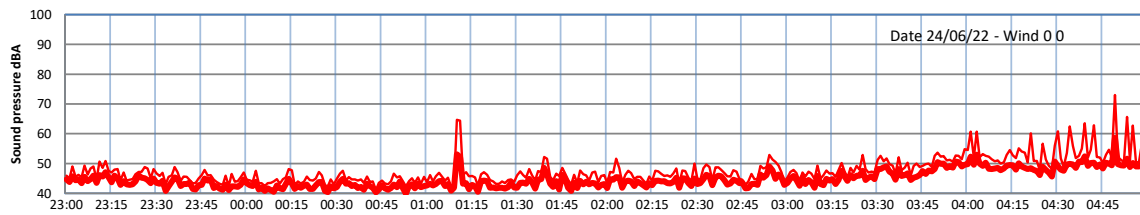

# WILTON - SOUTH GATEHOUSE NIGHTTIME LEVELS - WEEK NUMBER 25

Time  
— Lazenby — Laz max — Site — Site max