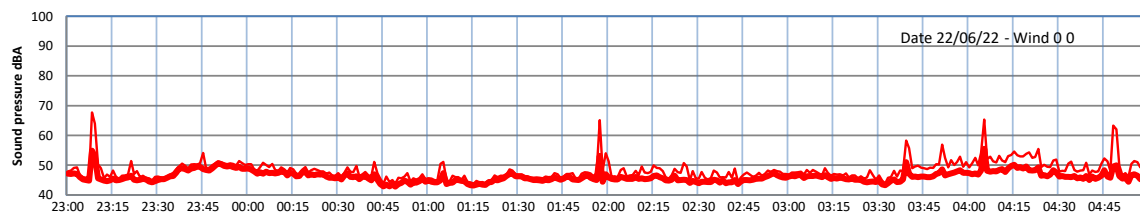

# WILTON - SOUTH GATEHOUSE NIGHTTIME LEVELS - WEEK NUMBER 25

Time  
— Lazenby — Laz max — Site — Site max