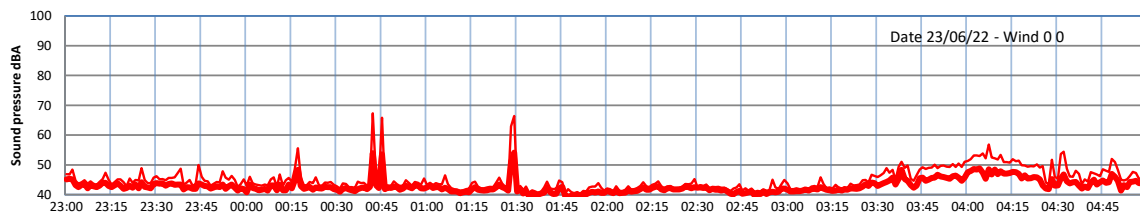

# WILTON - SOUTH GATEHOUSE NIGHTTIME LEVELS - WEEK NUMBER 25

Time  
— Lazenby — Laz max — Site — Site max