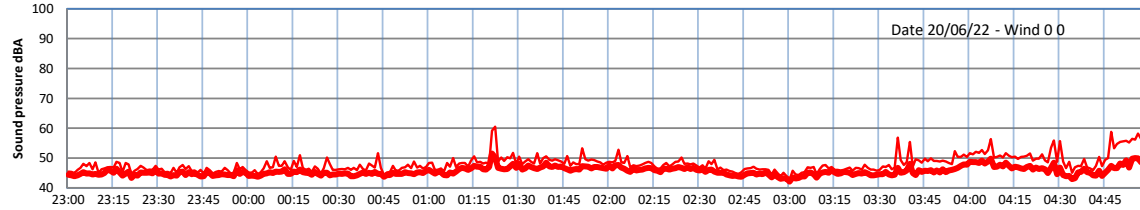

# WILTON - SOUTH GATEHOUSE NIGHTTIME LEVELS - WEEK NUMBER 25

Time  
— Lazenby — Laz max — Site — Site max