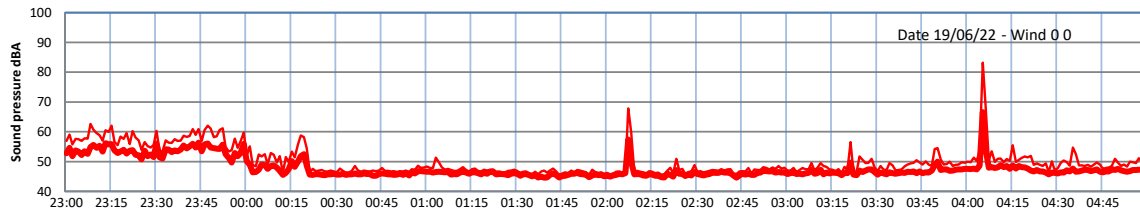

# WILTON - SOUTH GATEHOUSE NIGHTTIME LEVELS - WEEK NUMBER 25

Time  
— Lazenby — Laz max — Site — Site max