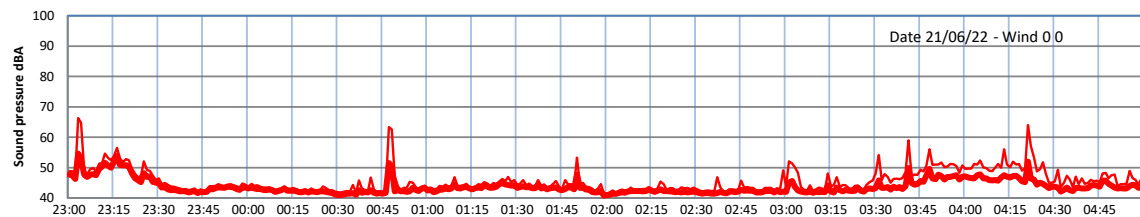

# WILTON - SOUTH GATEHOUSE NIGHTTIME LEVELS - WEEK NUMBER 25

Time  
— Lazenby — Laz max — Site — Site max