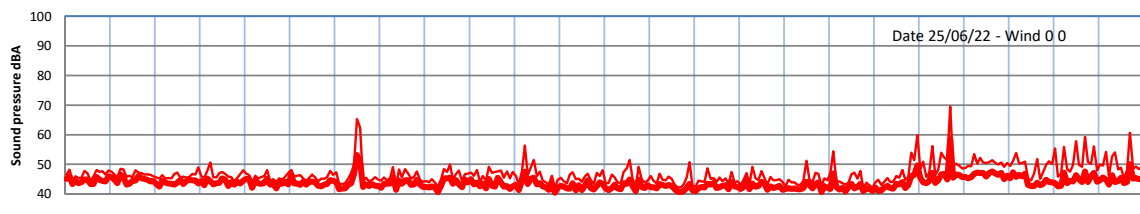

# WILTON - SOUTH GATEHOUSE NIGHTTIME LEVELS - WEEK NUMBER 25

Time  
— Lazenby — Laz max — Site — Site max