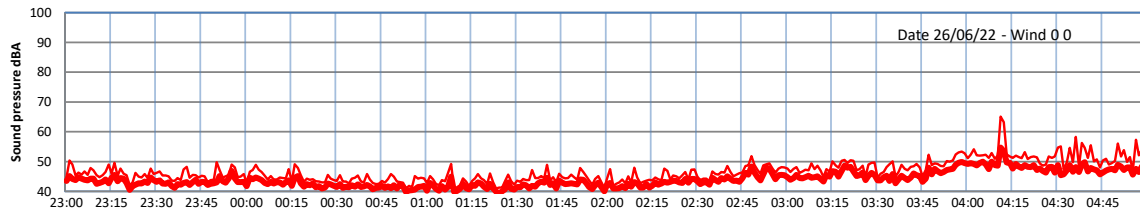

WILTON - SOUTH GATEHOUSE NIGHTTIME LEVELS - WEEK NUMBER 26

Time
— Lazenby — Laz max — Site — Site max