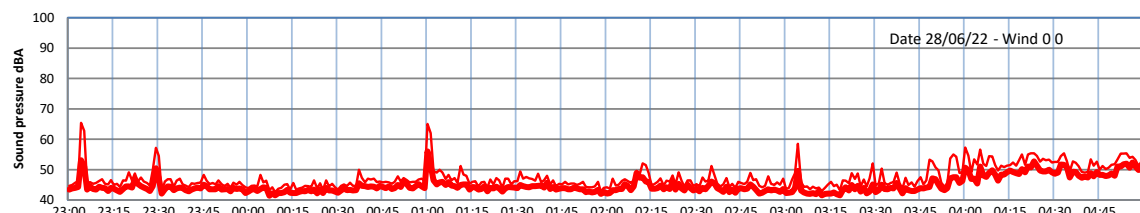

WILTON - SOUTH GATEHOUSE NIGHTTIME LEVELS - WEEK NUMBER 26

Time
— Lazenby — Laz max — Site — Site max