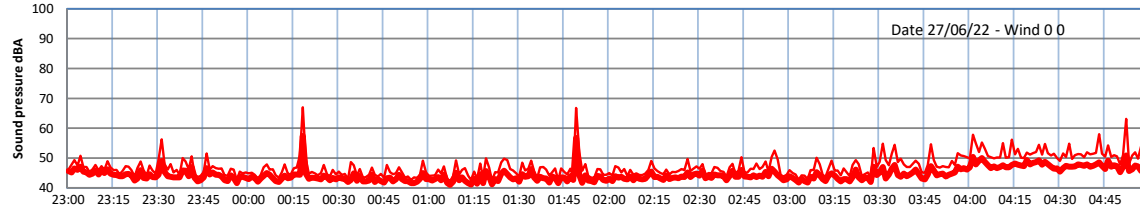

WILTON - SOUTH GATEHOUSE NIGHTTIME LEVELS - WEEK NUMBER 26

Time
— Lazenby — Laz max — Site — Site max