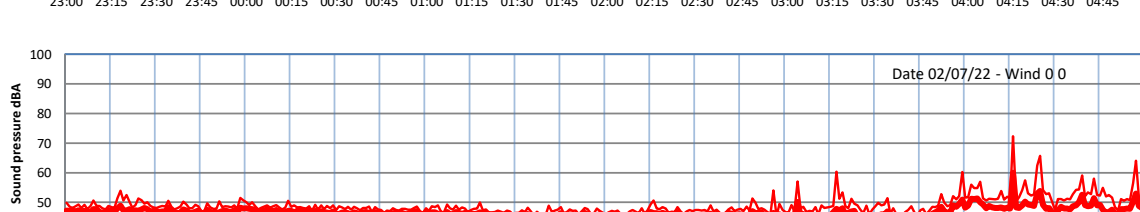

WILTON - SOUTH GATEHOUSE NIGHTTIME LEVELS - WEEK NUMBER 26

Time
— Lazenby — Laz max — Site — Site max