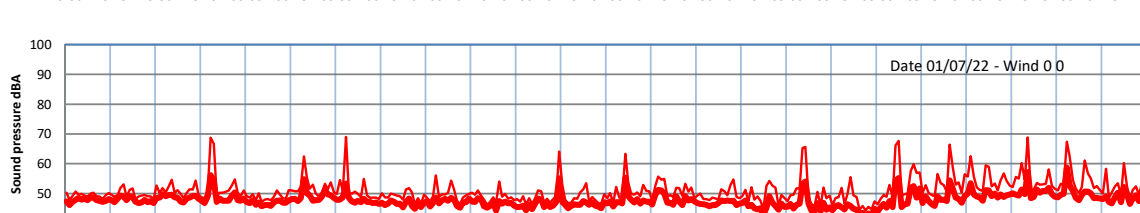

WILTON - SOUTH GATEHOUSE NIGHTTIME LEVELS - WEEK NUMBER 26

Time
— Lazenby — Laz max — Site — Site max