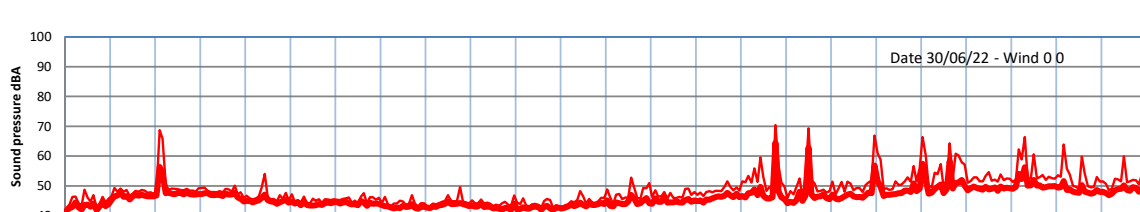

WILTON - SOUTH GATEHOUSE NIGHTTIME LEVELS - WEEK NUMBER 26

Time
— Lazenby — Laz max — Site — Site max