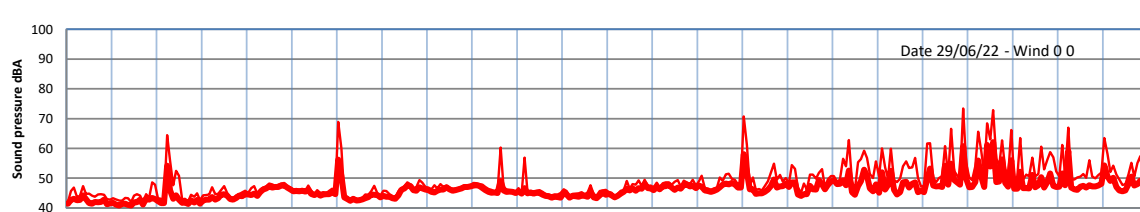

WILTON - SOUTH GATEHOUSE NIGHTTIME LEVELS - WEEK NUMBER 26

Time
— Lazenby — Laz max — Site — Site max