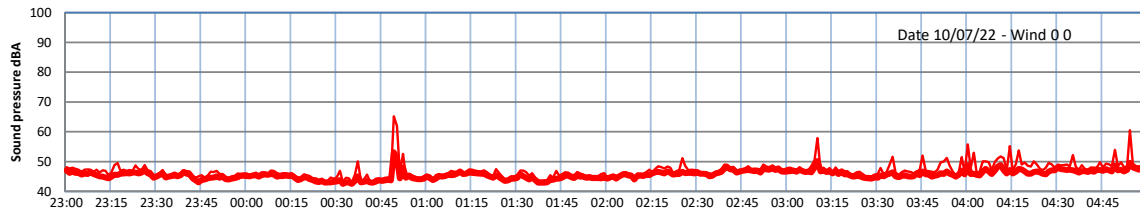

WILTON - SOUTH GATEHOUSE NIGHTTIME LEVELS - WEEK NUMBER 28

Time
— Lazenby — Laz max — Site — Site max