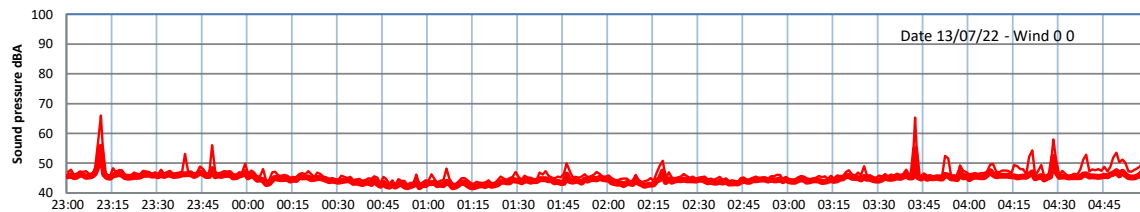

WILTON - SOUTH GATEHOUSE NIGHTTIME LEVELS - WEEK NUMBER 28

Time
— Lazenby — Laz max — Site — Site max