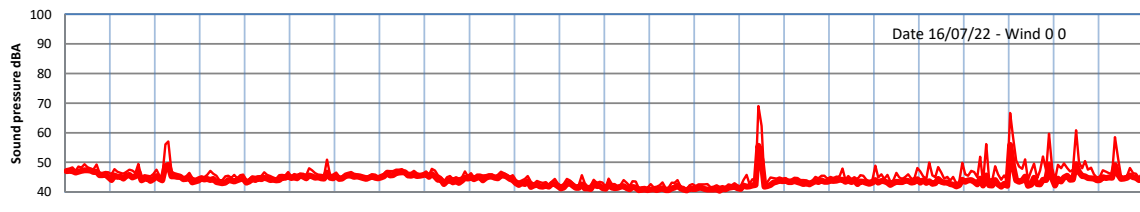

WILTON - SOUTH GATEHOUSE NIGHTTIME LEVELS - WEEK NUMBER 28

Time
— Lazenby — Laz max — Site — Site max