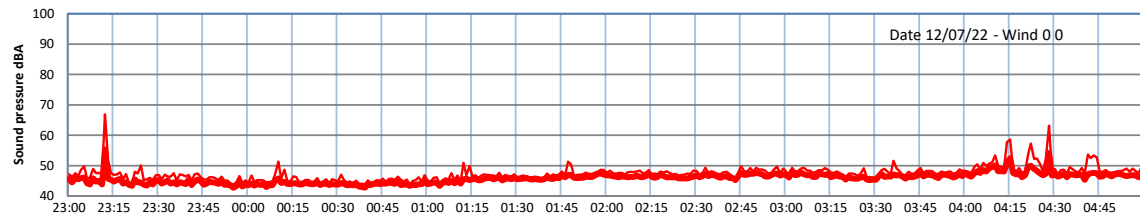

WILTON - SOUTH GATEHOUSE NIGHTTIME LEVELS - WEEK NUMBER 28

Time
— Lazenby — Laz max — Site — Site max