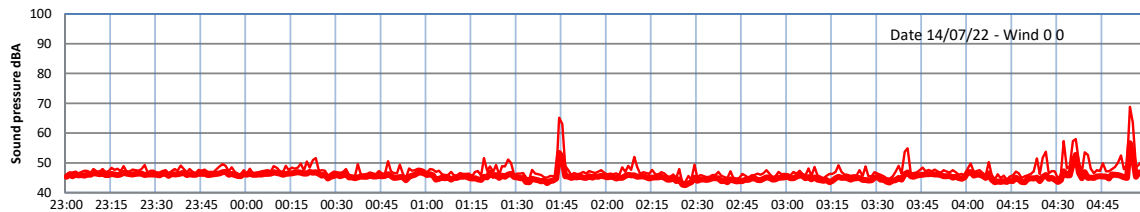

WILTON - SOUTH GATEHOUSE NIGHTTIME LEVELS - WEEK NUMBER 28

Time
— Lazenby — Laz max — Site — Site max