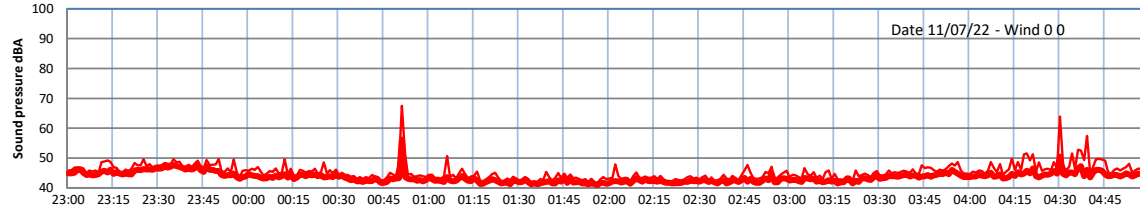

WILTON - SOUTH GATEHOUSE NIGHTTIME LEVELS - WEEK NUMBER 28

Time
— Lazenby — Laz max — Site — Site max