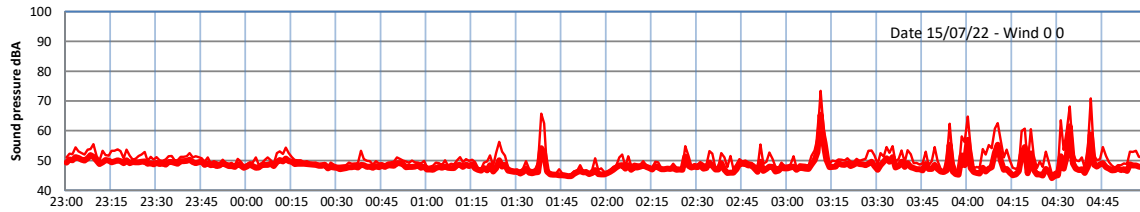

WILTON - SOUTH GATEHOUSE NIGHTTIME LEVELS - WEEK NUMBER 28

Time
— Lazenby — Laz max — Site — Site max