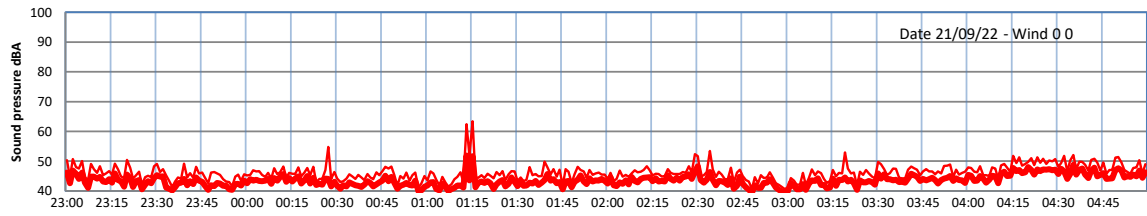

WILTON - SOUTH GATEHOUSE NIGHTTIME LEVELS - WEEK NUMBER 38

Time
— Lazenby — Laz max — Site — Site max