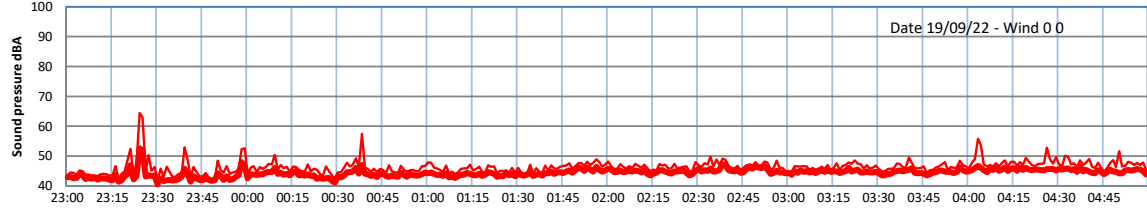

WILTON - SOUTH GATEHOUSE NIGHTTIME LEVELS - WEEK NUMBER 38

Time
— Lazenby — Laz max — Site — Site max