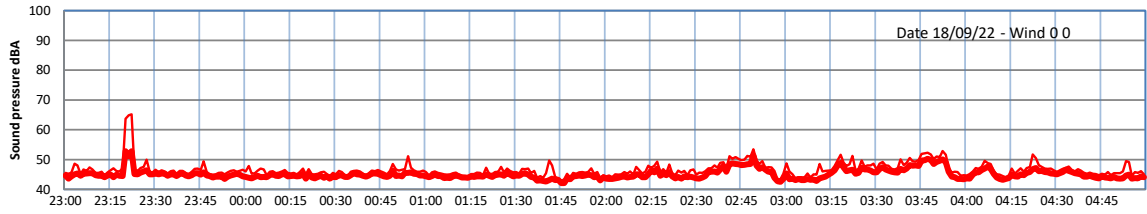

WILTON - SOUTH GATEHOUSE NIGHTTIME LEVELS - WEEK NUMBER 38

Time
— Lazenby — Laz max — Site — Site max