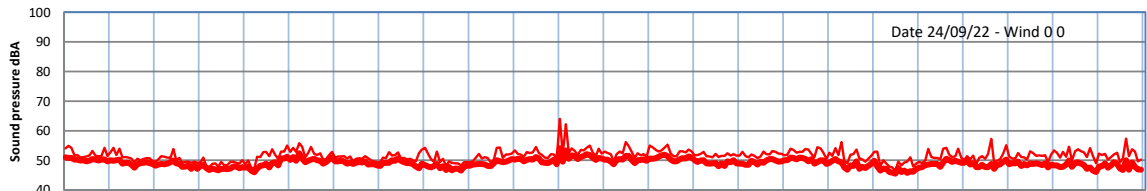

WILTON - SOUTH GATEHOUSE NIGHTTIME LEVELS - WEEK NUMBER 38

Time
— Lazenby — Laz max — Site — Site max