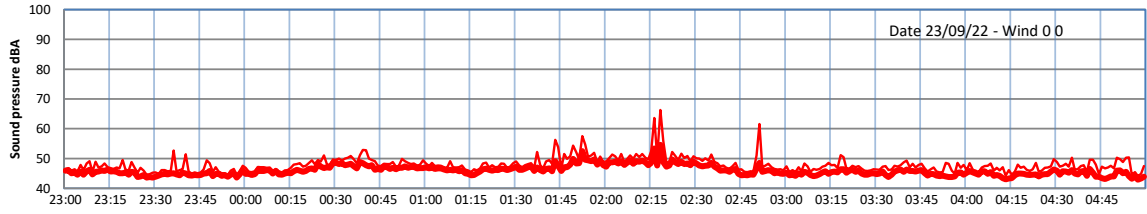

WILTON - SOUTH GATEHOUSE NIGHTTIME LEVELS - WEEK NUMBER 38

Time
— Lazenby — Laz max — Site — Site max