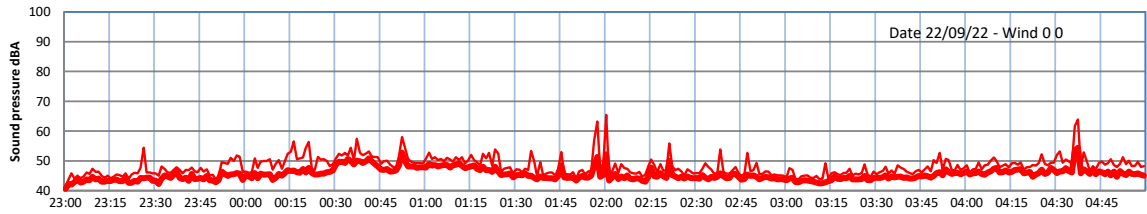

WILTON - SOUTH GATEHOUSE NIGHTTIME LEVELS - WEEK NUMBER 38

Time
— Lazenby — Laz max — Site — Site max