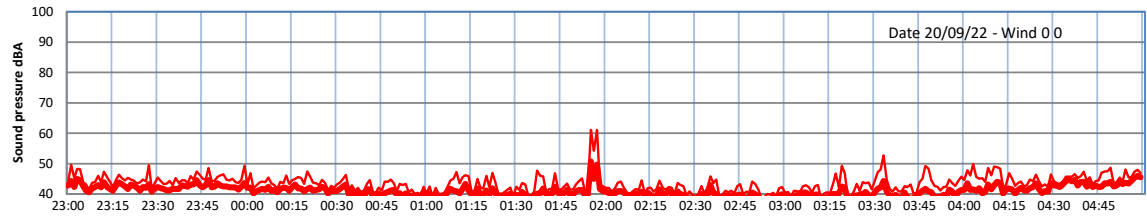

WILTON - SOUTH GATEHOUSE NIGHTTIME LEVELS - WEEK NUMBER 38

Time
— Lazenby — Laz max — Site — Site max