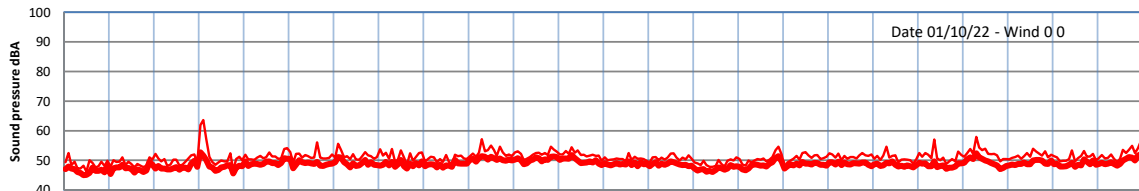

WILTON - SOUTH GATEHOUSE NIGHTTIME LEVELS - WEEK NUMBER 39

Time
— Lazenby — Laz max — Site — Site max