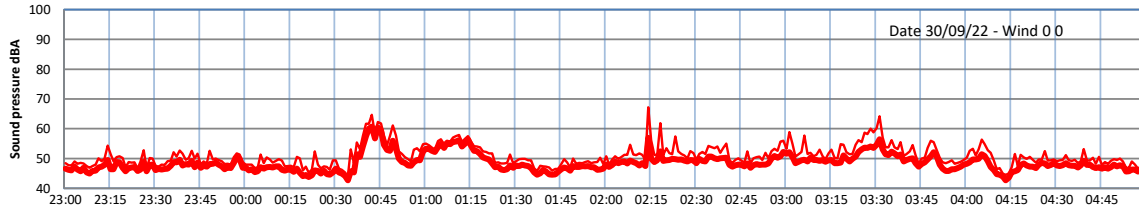

WILTON - SOUTH GATEHOUSE NIGHTTIME LEVELS - WEEK NUMBER 39

Time
— Lazenby — Laz max — Site — Site max