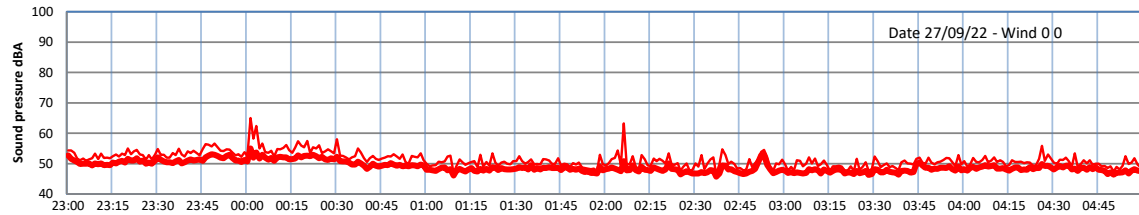

WILTON - SOUTH GATEHOUSE NIGHTTIME LEVELS - WEEK NUMBER 39

Time
— Lazenby — Laz max — Site — Site max