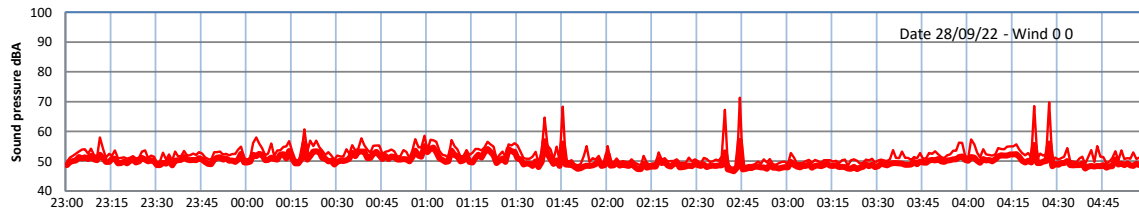

WILTON - SOUTH GATEHOUSE NIGHTTIME LEVELS - WEEK NUMBER 39

Time
— Lazenby — Laz max — Site — Site max