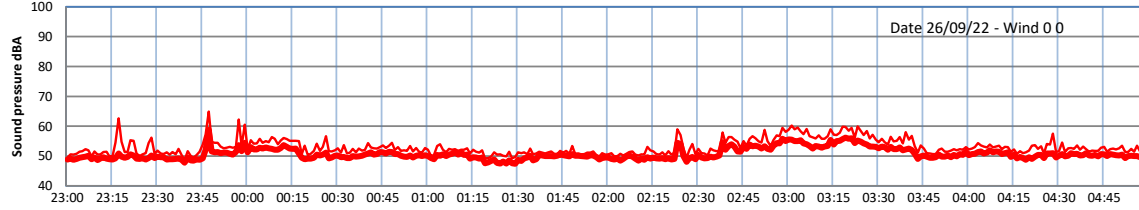

WILTON - SOUTH GATEHOUSE NIGHTTIME LEVELS - WEEK NUMBER 39

Time
— Lazenby — Laz max — Site — Site max