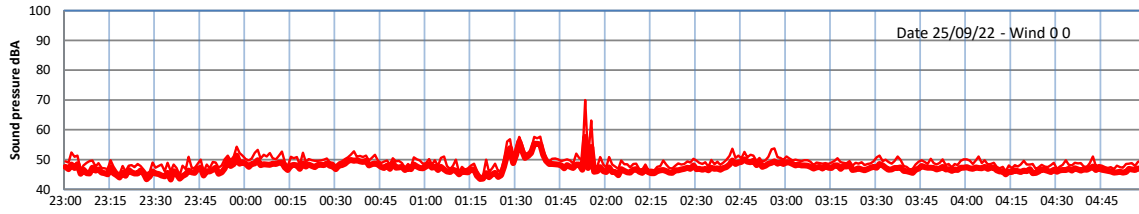

WILTON - SOUTH GATEHOUSE NIGHTTIME LEVELS - WEEK NUMBER 39

Time
— Lazenby — Laz max — Site — Site max