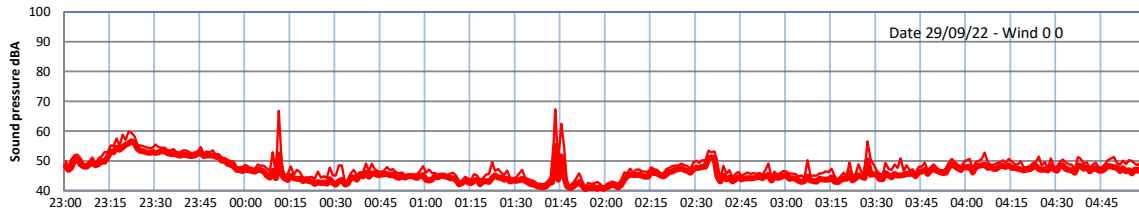

WILTON - SOUTH GATEHOUSE NIGHTTIME LEVELS - WEEK NUMBER 39

Time
— Lazenby — Laz max — Site — Site max