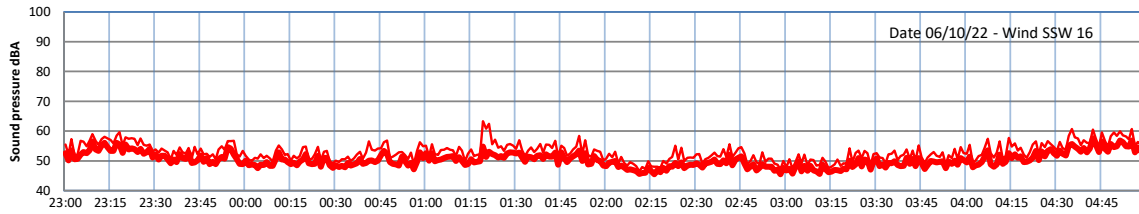

WILTON - SOUTH GATEHOUSE NIGHTTIME LEVELS - WEEK NUMBER 40

Time
— Lazenby — Laz max — Site — Site max