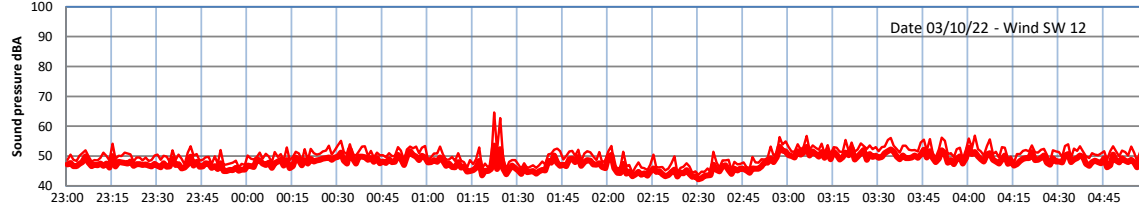

WILTON - SOUTH GATEHOUSE NIGHTTIME LEVELS - WEEK NUMBER 40

Time
— Lazenby — Laz max — Site — Site max