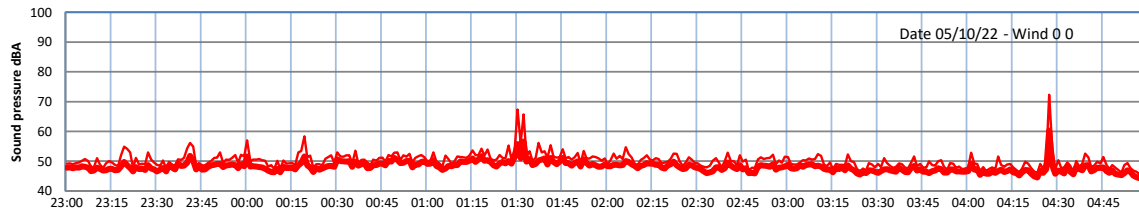

WILTON - SOUTH GATEHOUSE NIGHTTIME LEVELS - WEEK NUMBER 40

Time
— Lazenby — Laz max — Site — Site max