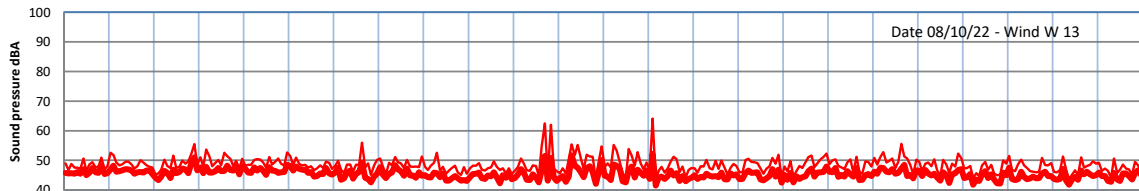

WILTON - SOUTH GATEHOUSE NIGHTTIME LEVELS - WEEK NUMBER 40

Time
— Lazenby — Laz max — Site — Site max