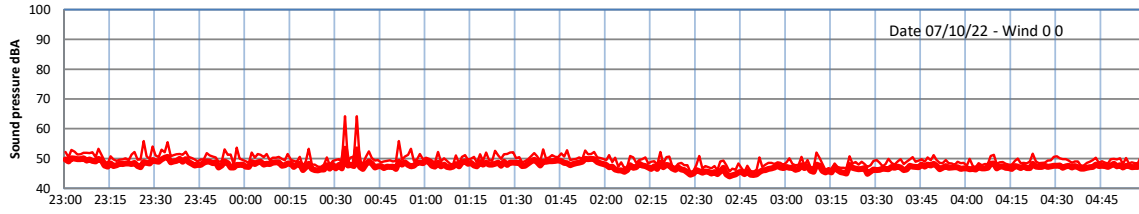

WILTON - SOUTH GATEHOUSE NIGHTTIME LEVELS - WEEK NUMBER 40

Time
— Lazenby — Laz max — Site — Site max