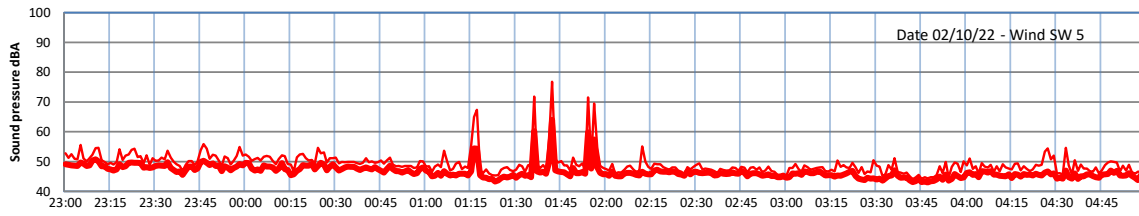

WILTON - SOUTH GATEHOUSE NIGHTTIME LEVELS - WEEK NUMBER 40

Time
— Lazenby — Laz max — Site — Site max