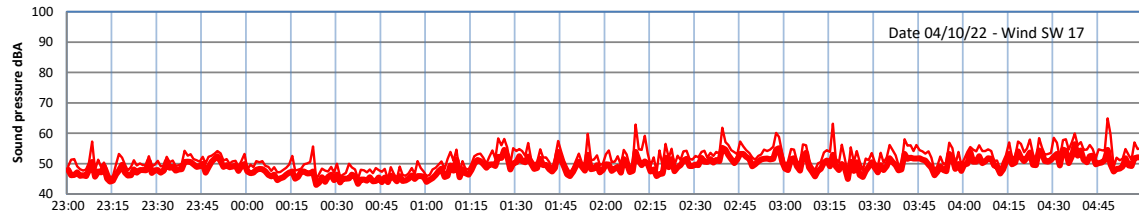

WILTON - SOUTH GATEHOUSE NIGHTTIME LEVELS - WEEK NUMBER 40

Time
— Lazenby — Laz max — Site — Site max