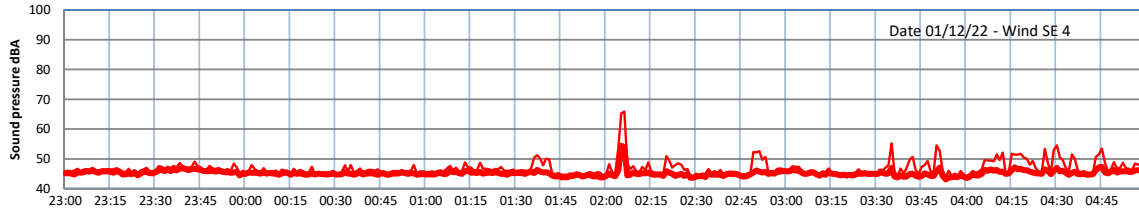

WILTON - SOUTH GATEHOUSE NIGHTTIME LEVELS - WEEK NUMBER 48

Time  
 — Lazenby — Laz max — Site — Site max