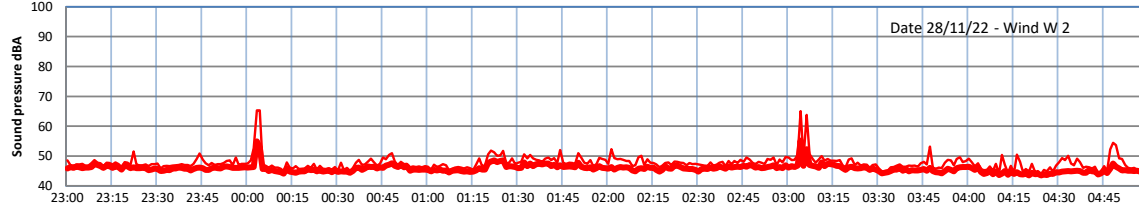

WILTON - SOUTH GATEHOUSE NIGHTTIME LEVELS - WEEK NUMBER 48

Time  
 — Lazenby — Laz max — Site — Site max