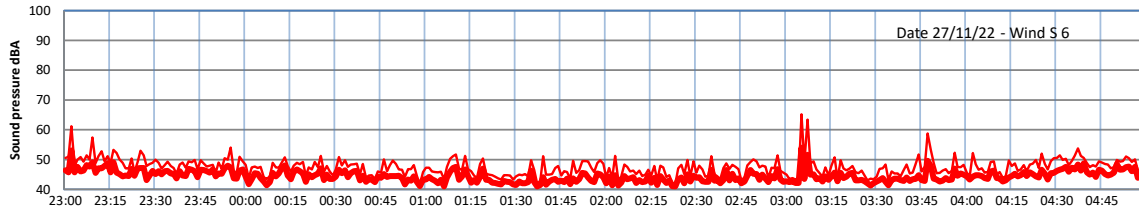

WILTON - SOUTH GATEHOUSE NIGHTTIME LEVELS - WEEK NUMBER 48

Time  
 — Lazenby — Laz max — Site — Site max