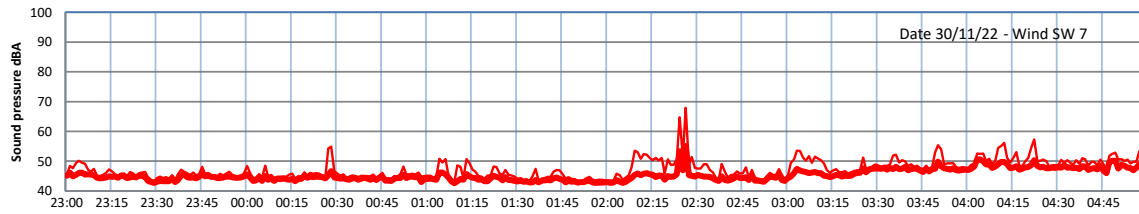

WILTON - SOUTH GATEHOUSE NIGHTTIME LEVELS - WEEK NUMBER 48

Time  
 — Lazenby — Laz max — Site — Site max