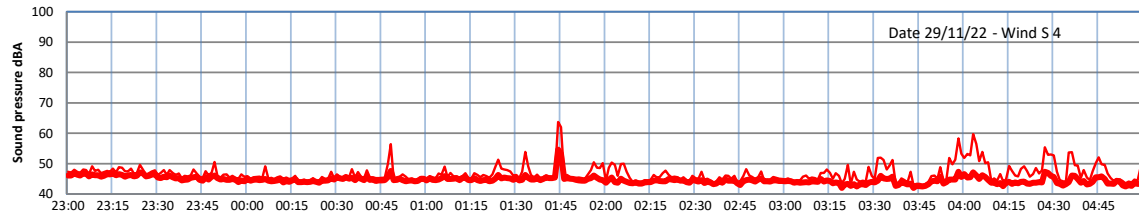

WILTON - SOUTH GATEHOUSE NIGHTTIME LEVELS - WEEK NUMBER 48

Time  
 — Lazenby — Laz max — Site — Site max