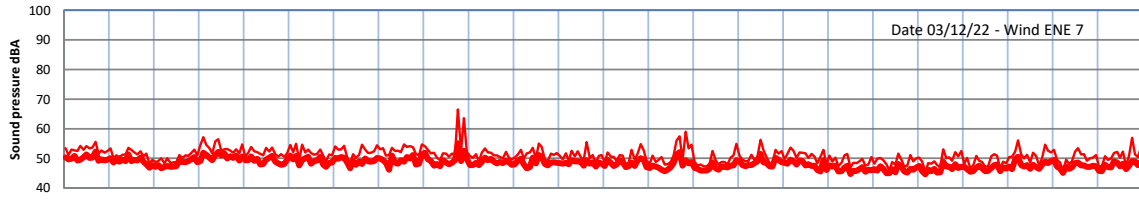

WILTON - SOUTH GATEHOUSE NIGHTTIME LEVELS - WEEK NUMBER 48

Time  
 — Lazenby — Laz max — Site — Site max