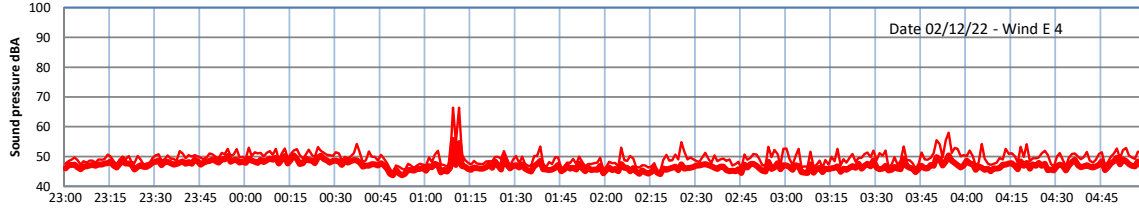

WILTON - SOUTH GATEHOUSE NIGHTTIME LEVELS - WEEK NUMBER 48

Time  
 — Lazenby — Laz max — Site — Site max