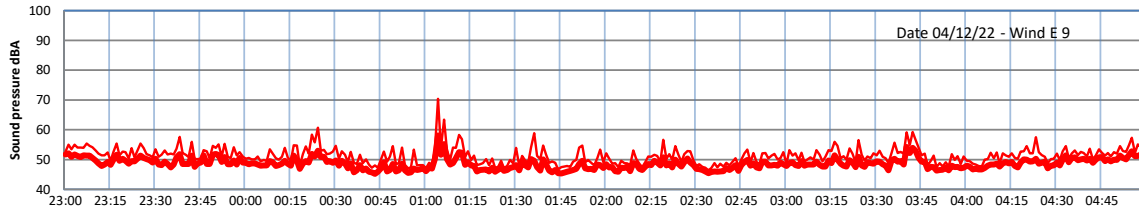

WILTON - SOUTH GATEHOUSE NIGHTTIME LEVELS - WEEK NUMBER 49

Time
— Lazenby — Laz max — Site — Site max