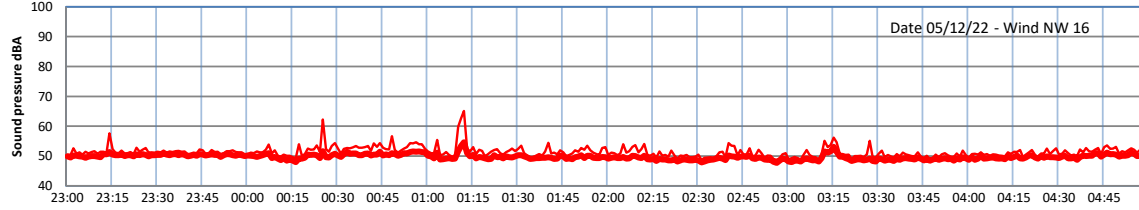

WILTON - SOUTH GATEHOUSE NIGHTTIME LEVELS - WEEK NUMBER 49

Time
— Lazenby — Laz max — Site — Site max