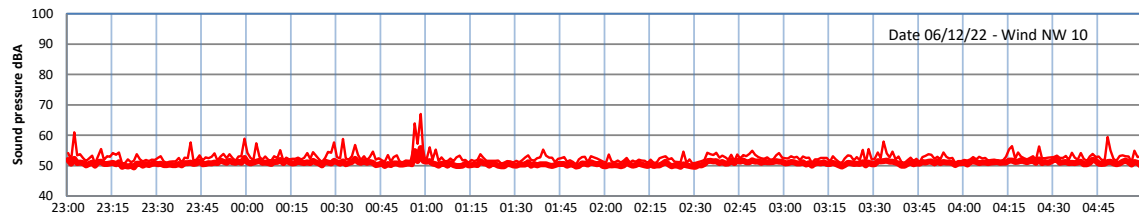

WILTON - SOUTH GATEHOUSE NIGHTTIME LEVELS - WEEK NUMBER 49

Time
— Lazenby — Laz max — Site — Site max