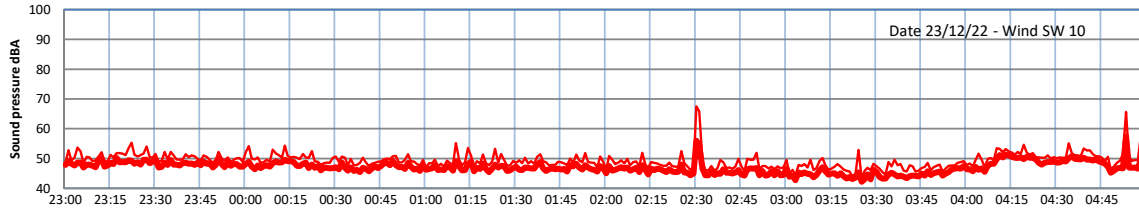

WILTON - SOUTH GATEHOUSE NIGHTTIME LEVELS - WEEK NUMBER 51

Time
— Lazenby — Laz max — Site — Site max