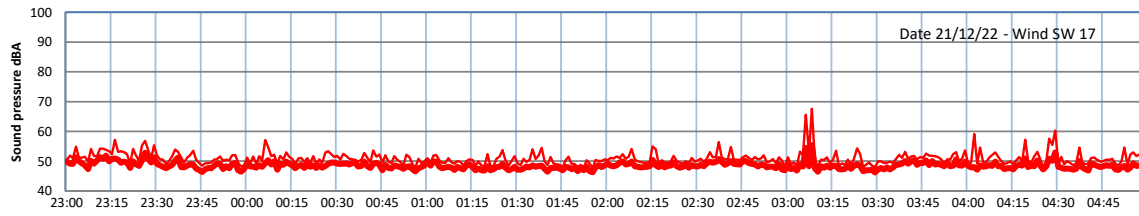

WILTON - SOUTH GATEHOUSE NIGHTTIME LEVELS - WEEK NUMBER 51

Time
— Lazenby — Laz max — Site — Site max