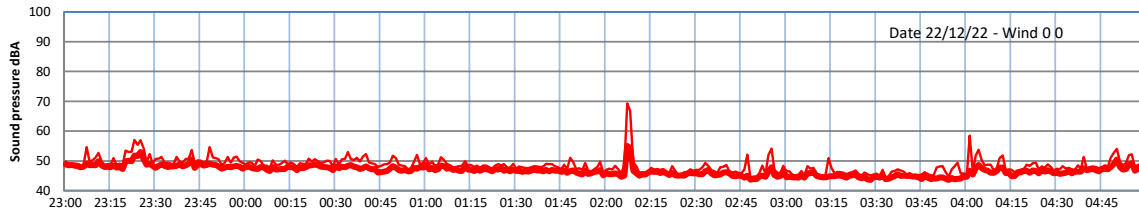

WILTON - SOUTH GATEHOUSE NIGHTTIME LEVELS - WEEK NUMBER 51

Time
— Lazenby — Laz max — Site — Site max