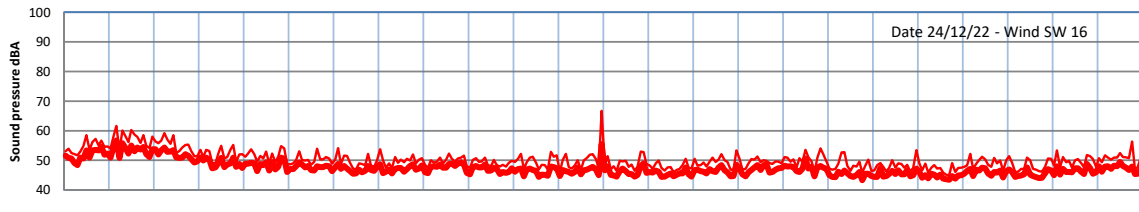

WILTON - SOUTH GATEHOUSE NIGHTTIME LEVELS - WEEK NUMBER 51

Time
— Lazenby — Laz max — Site — Site max