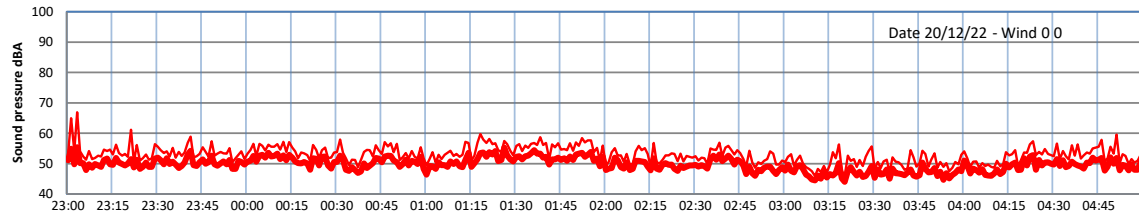

WILTON - SOUTH GATEHOUSE NIGHTTIME LEVELS - WEEK NUMBER 51

Time
— Lazenby — Laz max — Site — Site max