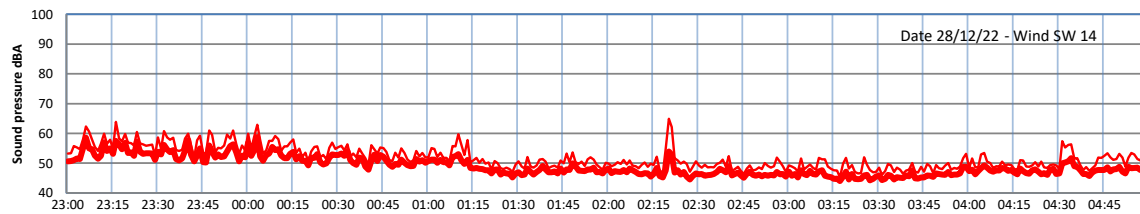

WILTON - SOUTH GATEHOUSE NIGHTTIME LEVELS - WEEK NUMBER 52

Time
— Lazenby — Laz max — Site — Site max