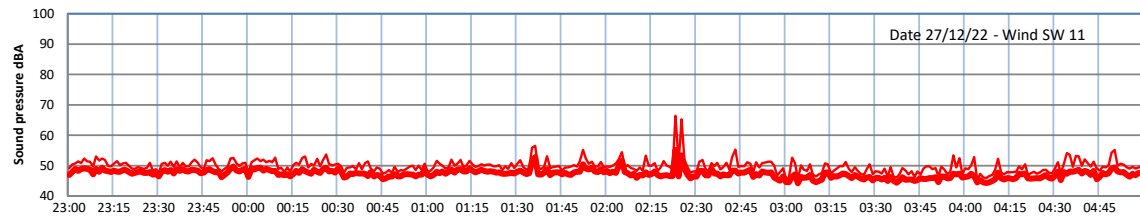

WILTON - SOUTH GATEHOUSE NIGHTTIME LEVELS - WEEK NUMBER 52

Time
— Lazenby — Laz max — Site — Site max