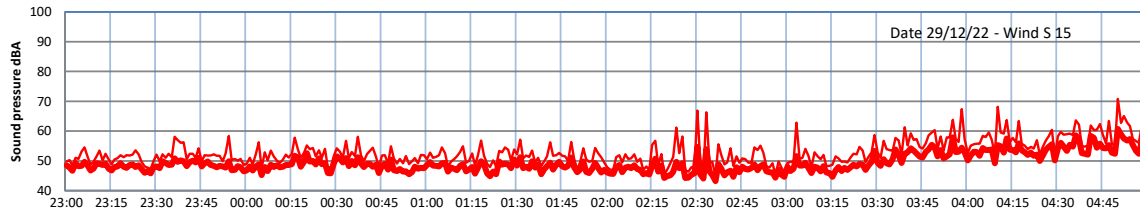

WILTON - SOUTH GATEHOUSE NIGHTTIME LEVELS - WEEK NUMBER 52

Time
— Lazenby — Laz max — Site — Site max