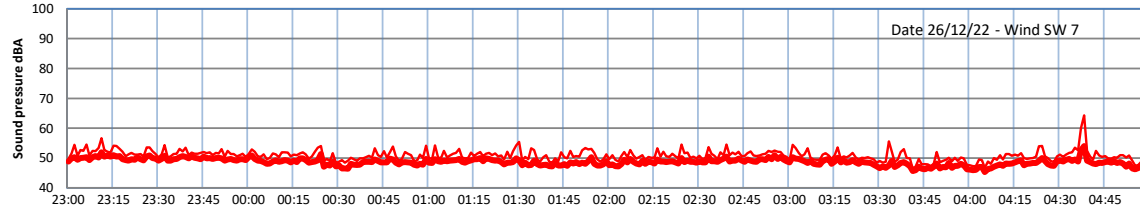

WILTON - SOUTH GATEHOUSE NIGHTTIME LEVELS - WEEK NUMBER 52

Time
— Lazenby — Laz max — Site — Site max