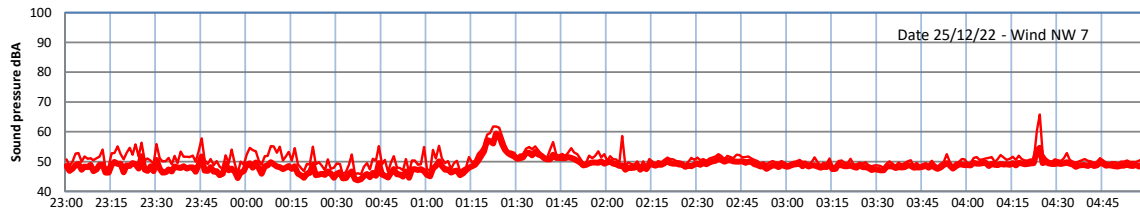

WILTON - SOUTH GATEHOUSE NIGHTTIME LEVELS - WEEK NUMBER 52

Time
— Lazenby — Laz max — Site — Site max