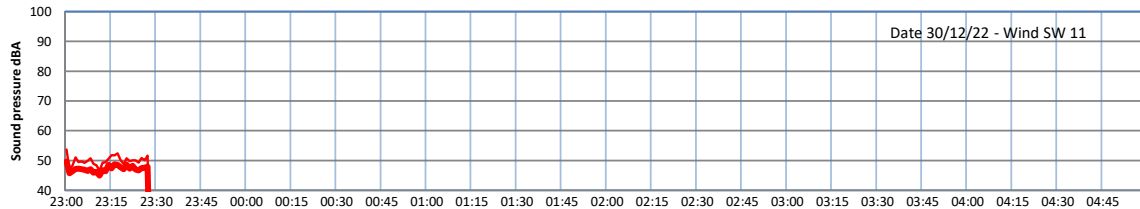

WILTON - SOUTH GATEHOUSE NIGHTTIME LEVELS - WEEK NUMBER 52

Time
— Lazenby — Laz max — Site — Site max