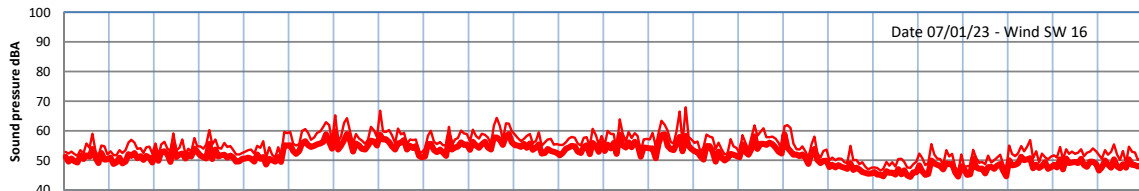

WILTON - SOUTH GATEHOUSE NIGHTTIME LEVELS - WEEK NUMBER 1

Time
— Lazenby — Laz max — Site — Site max