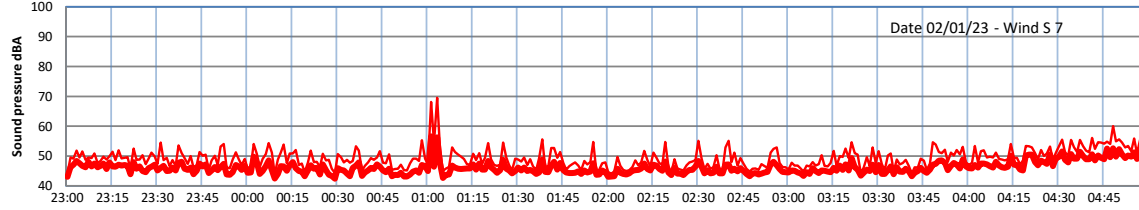

WILTON - SOUTH GATEHOUSE NIGHTTIME LEVELS - WEEK NUMBER 1

Time
— Lazenby — Laz max — Site — Site max