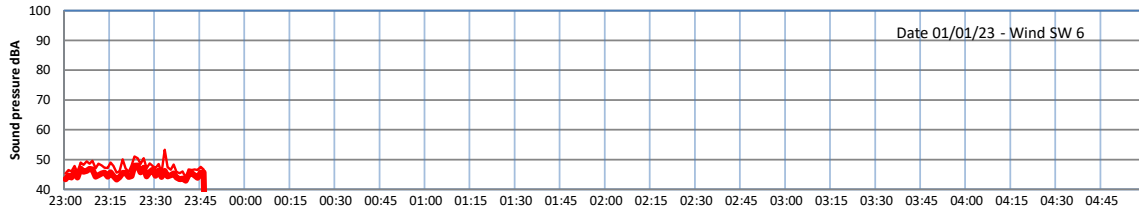

WILTON - SOUTH GATEHOUSE NIGHTTIME LEVELS - WEEK NUMBER 1

Time
— Lazenby — Laz max — Site — Site max