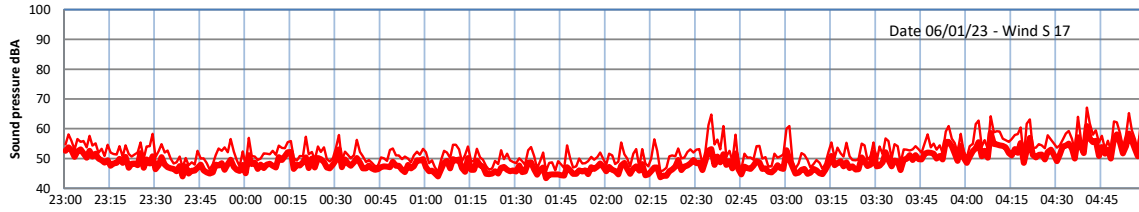

WILTON - SOUTH GATEHOUSE NIGHTTIME LEVELS - WEEK NUMBER 1

Time
— Lazenby — Laz max — Site — Site max