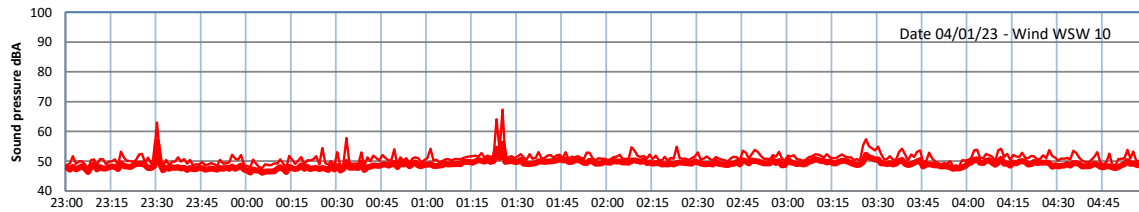

WILTON - SOUTH GATEHOUSE NIGHTTIME LEVELS - WEEK NUMBER 1

Time
— Lazenby — Laz max — Site — Site max