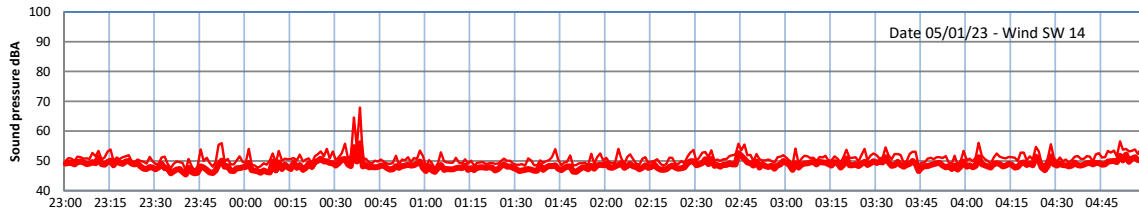

WILTON - SOUTH GATEHOUSE NIGHTTIME LEVELS - WEEK NUMBER 1

Time
— Lazenby — Laz max — Site — Site max