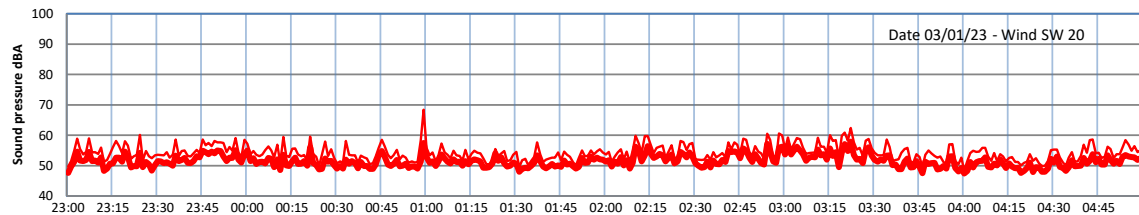

WILTON - SOUTH GATEHOUSE NIGHTTIME LEVELS - WEEK NUMBER 1

Time
— Lazenby — Laz max — Site — Site max