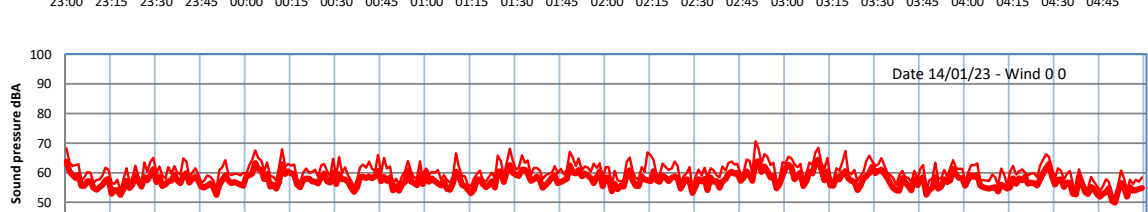

WILTON - SOUTH GATEHOUSE NIGHTTIME LEVELS - WEEK NUMBER 2

Time  
— Lazenby — Laz max — Site — Site max