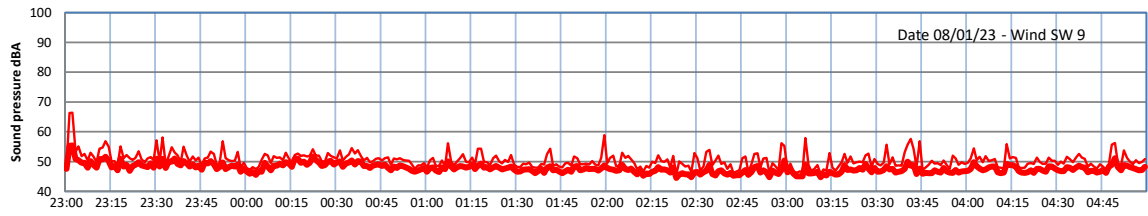

WILTON - SOUTH GATEHOUSE NIGHTTIME LEVELS - WEEK NUMBER 2

Time  
— Lazenby — Laz max — Site — Site max