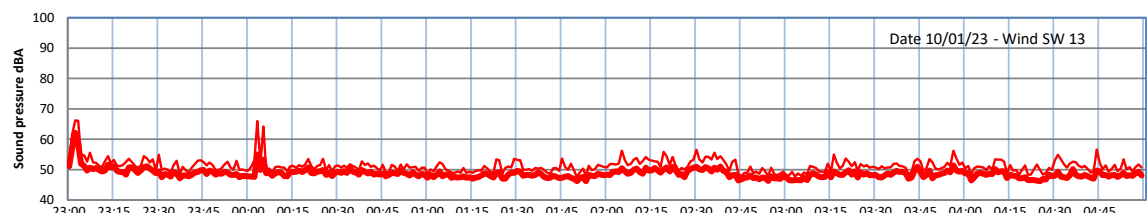

WILTON - SOUTH GATEHOUSE NIGHTTIME LEVELS - WEEK NUMBER 2

Time  
— Lazenby — Laz max — Site — Site max