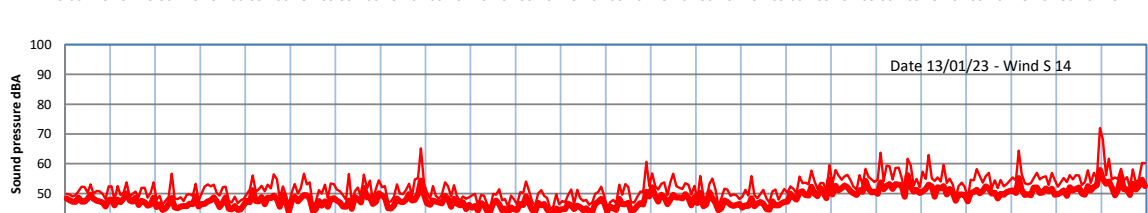

WILTON - SOUTH GATEHOUSE NIGHTTIME LEVELS - WEEK NUMBER 2

Time  
— Lazenby — Laz max — Site — Site max