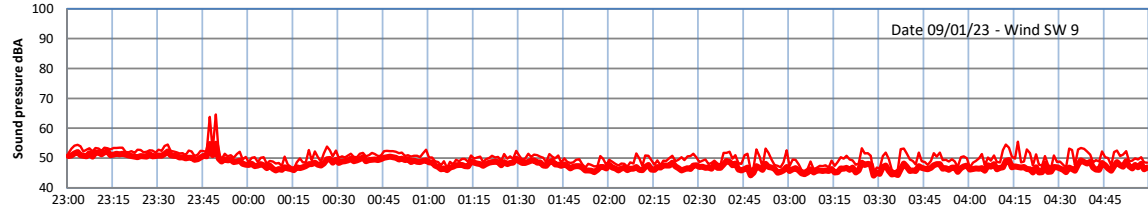

WILTON - SOUTH GATEHOUSE NIGHTTIME LEVELS - WEEK NUMBER 2

Time  
— Lazenby — Laz max — Site — Site max