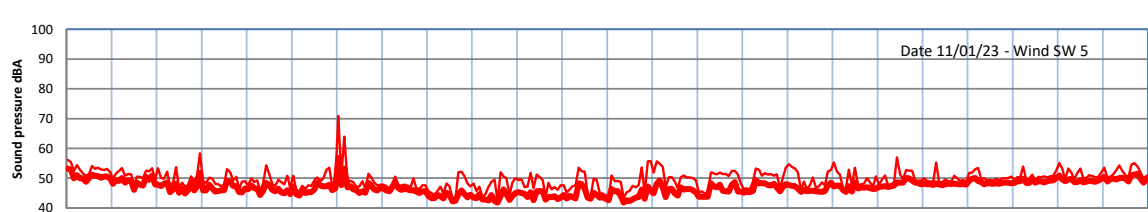

WILTON - SOUTH GATEHOUSE NIGHTTIME LEVELS - WEEK NUMBER 2

Time  
— Lazenby — Laz max — Site — Site max