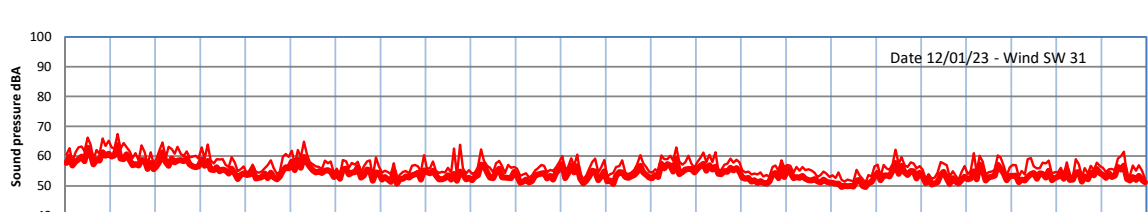

WILTON - SOUTH GATEHOUSE NIGHTTIME LEVELS - WEEK NUMBER 2

Time  
— Lazenby — Laz max — Site — Site max