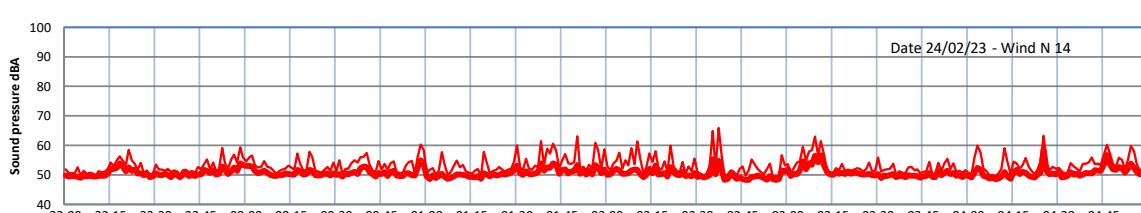

WILTON - SOUTH GATEHOUSE NIGHTTIME LEVELS - WEEK NUMBER 8

Time
— Lazenby — Laz max — Site — Site max