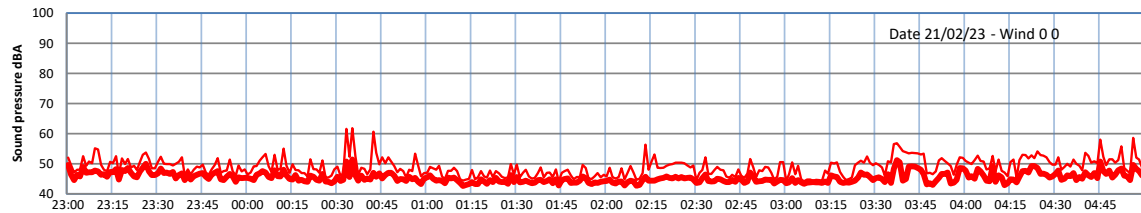

WILTON - SOUTH GATEHOUSE NIGHTTIME LEVELS - WEEK NUMBER 8

Time
— Lazenby — Laz max — Site — Site max