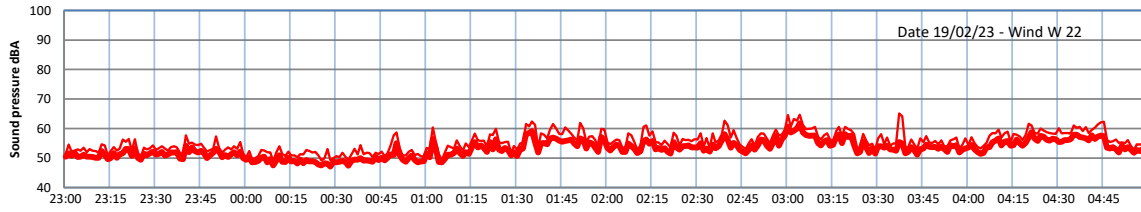

WILTON - SOUTH GATEHOUSE NIGHTTIME LEVELS - WEEK NUMBER 8

Time
— Lazenby — Laz max — Site — Site max