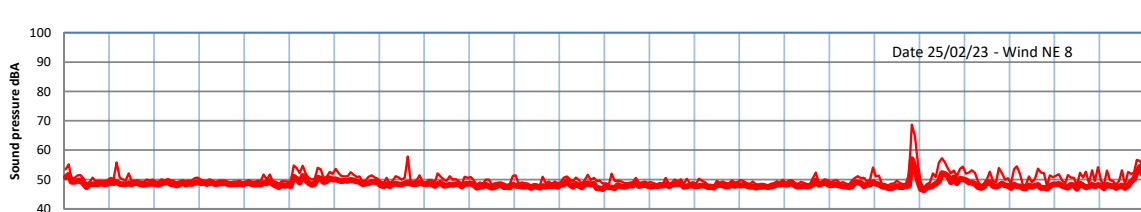

WILTON - SOUTH GATEHOUSE NIGHTTIME LEVELS - WEEK NUMBER 8

Time
— Lazenby — Laz max — Site — Site max