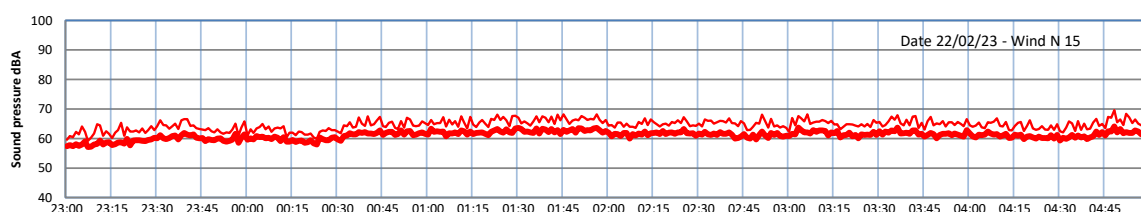

WILTON - SOUTH GATEHOUSE NIGHTTIME LEVELS - WEEK NUMBER 8

Time
— Lazenby — Laz max — Site — Site max