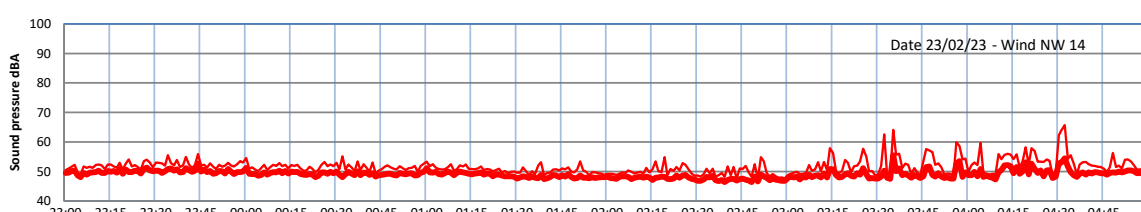

WILTON - SOUTH GATEHOUSE NIGHTTIME LEVELS - WEEK NUMBER 8

Time
— Lazenby — Laz max — Site — Site max