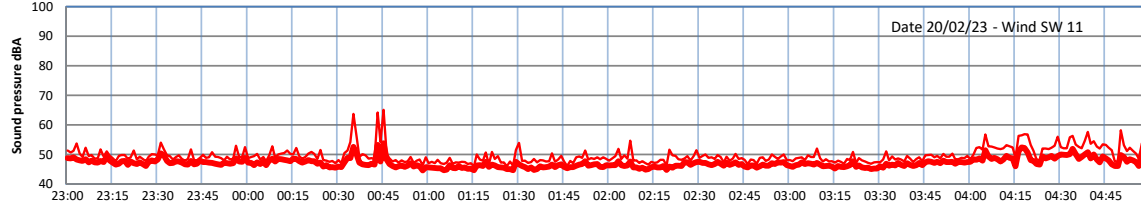

WILTON - SOUTH GATEHOUSE NIGHTTIME LEVELS - WEEK NUMBER 8

Time
— Lazenby — Laz max — Site — Site max