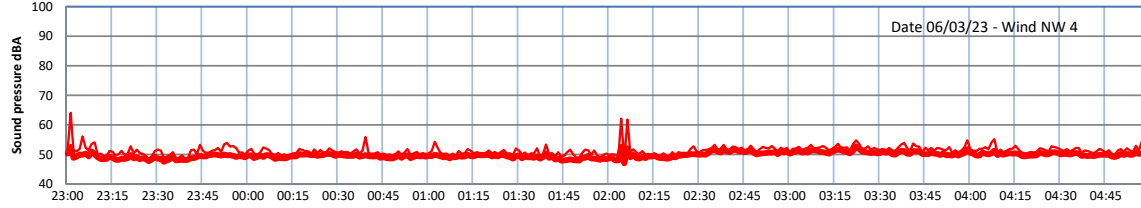

WILTON - SOUTH GATEHOUSE NIGHTTIME LEVELS - WEEK NUMBER 10

Time
— Lazenby — Laz max — Site — Site max