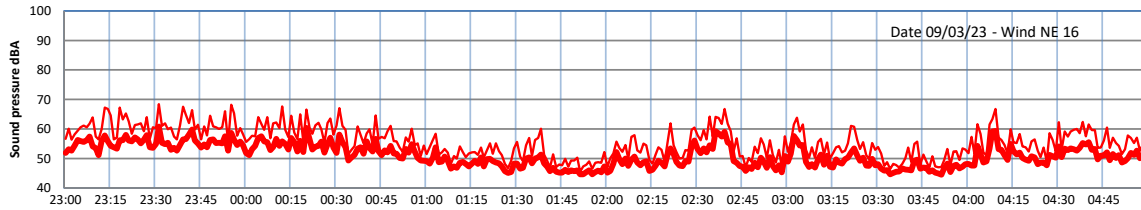

WILTON - SOUTH GATEHOUSE NIGHTTIME LEVELS - WEEK NUMBER 10

Time
— Lazenby — Laz max — Site — Site max