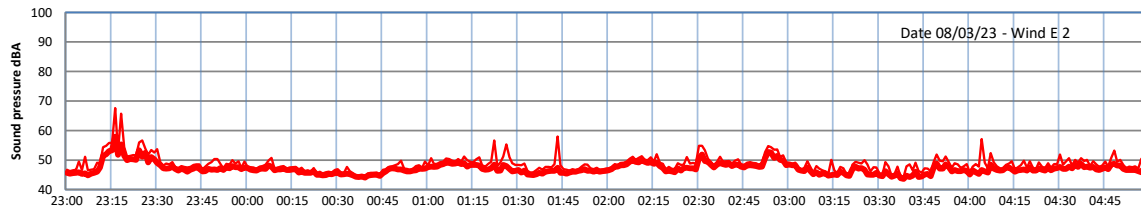

WILTON - SOUTH GATEHOUSE NIGHTTIME LEVELS - WEEK NUMBER 10

Time
— Lazenby — Laz max — Site — Site max