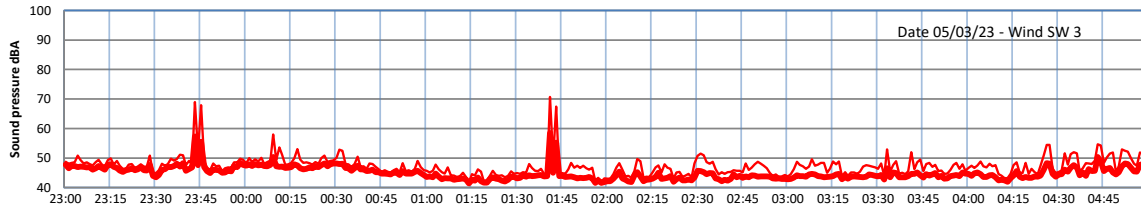

WILTON - SOUTH GATEHOUSE NIGHTTIME LEVELS - WEEK NUMBER 10

Time
— Lazenby — Laz max — Site — Site max