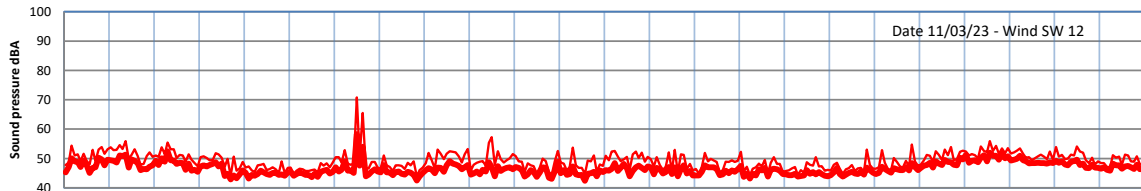

WILTON - SOUTH GATEHOUSE NIGHTTIME LEVELS - WEEK NUMBER 10

Time
— Lazenby — Laz max — Site — Site max