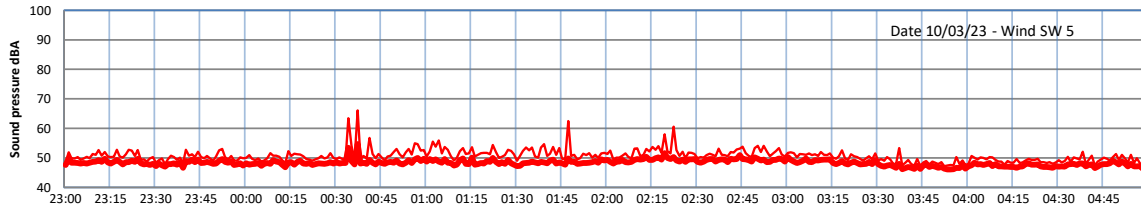

WILTON - SOUTH GATEHOUSE NIGHTTIME LEVELS - WEEK NUMBER 10

Time
— Lazenby — Laz max — Site — Site max