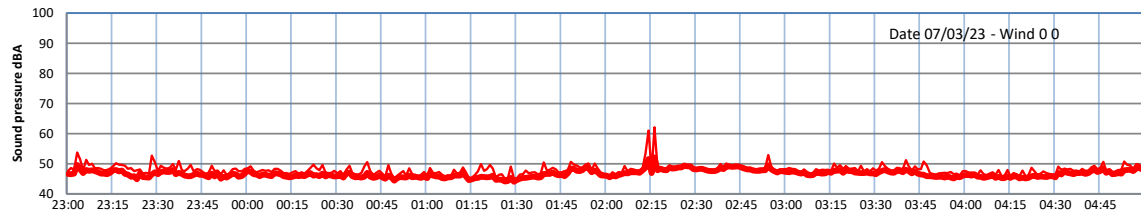

WILTON - SOUTH GATEHOUSE NIGHTTIME LEVELS - WEEK NUMBER 10

Time
— Lazenby — Laz max — Site — Site max