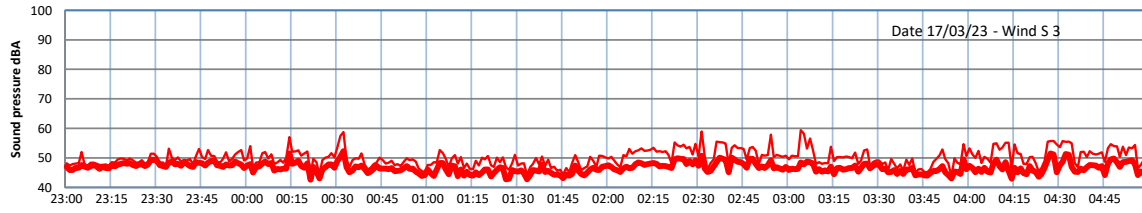

WILTON - SOUTH GATEHOUSE NIGHTTIME LEVELS - WEEK NUMBER 11

Time
— Lazenby — Laz max — Site — Site max