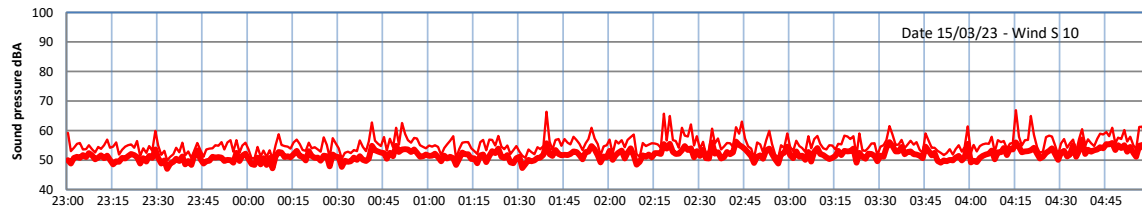

WILTON - SOUTH GATEHOUSE NIGHTTIME LEVELS - WEEK NUMBER 11

Time
— Lazenby — Laz max — Site — Site max