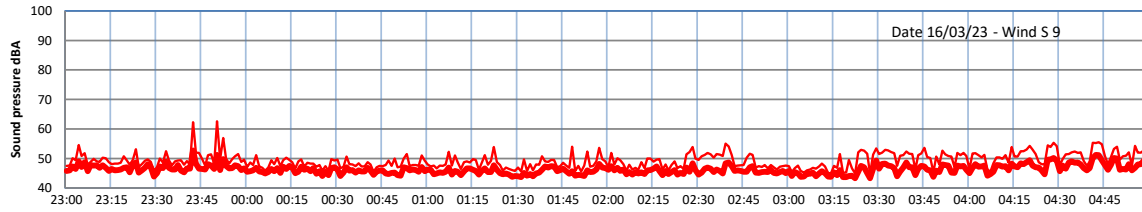

WILTON - SOUTH GATEHOUSE NIGHTTIME LEVELS - WEEK NUMBER 11

Time
— Lazenby — Laz max — Site — Site max