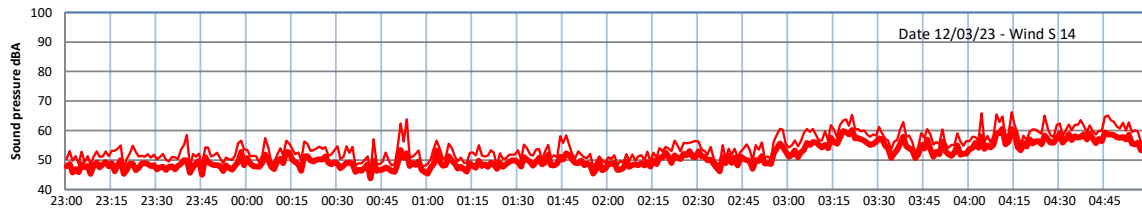

WILTON - SOUTH GATEHOUSE NIGHTTIME LEVELS - WEEK NUMBER 11

Time
— Lazenby — Laz max — Site — Site max