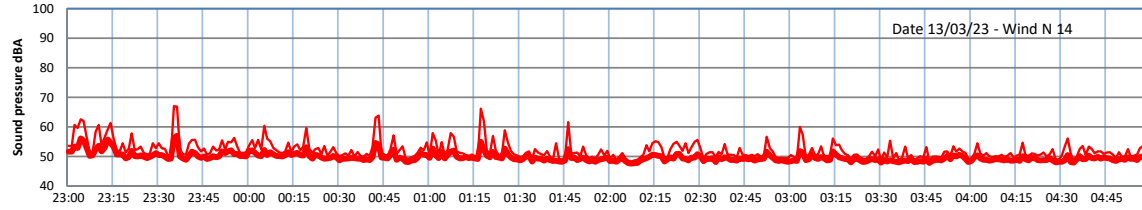

WILTON - SOUTH GATEHOUSE NIGHTTIME LEVELS - WEEK NUMBER 11

Time
— Lazenby — Laz max — Site — Site max