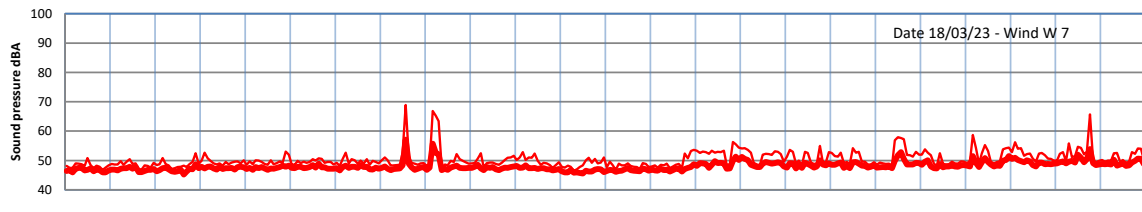

WILTON - SOUTH GATEHOUSE NIGHTTIME LEVELS - WEEK NUMBER 11

Time
— Lazenby — Laz max — Site — Site max