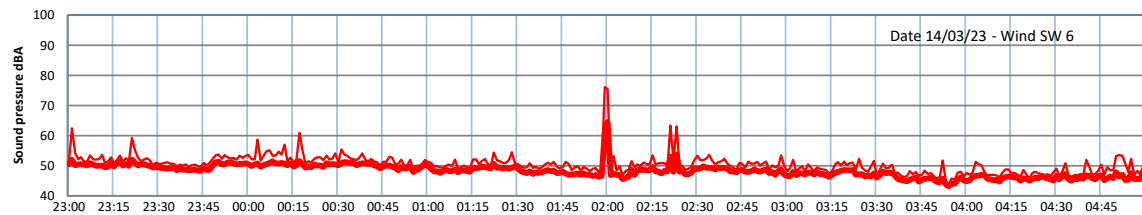

WILTON - SOUTH GATEHOUSE NIGHTTIME LEVELS - WEEK NUMBER 11

Time
— Lazenby — Laz max — Site — Site max