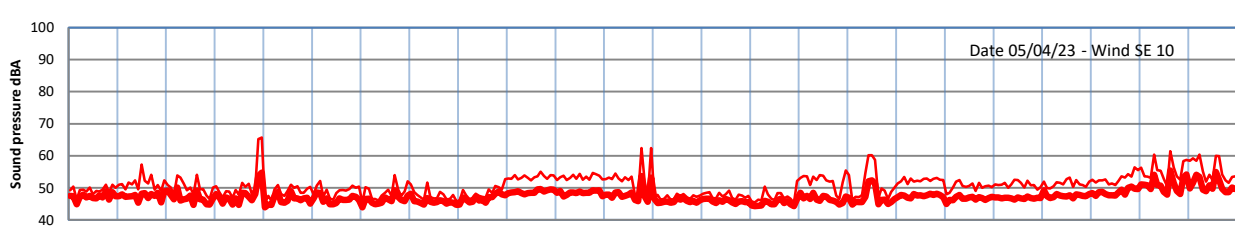

WILTON - SOUTH GATEHOUSE NIGHTTIME LEVELS - WEEK NUMBER 14

Time
Lazenby Laz max Site Site max