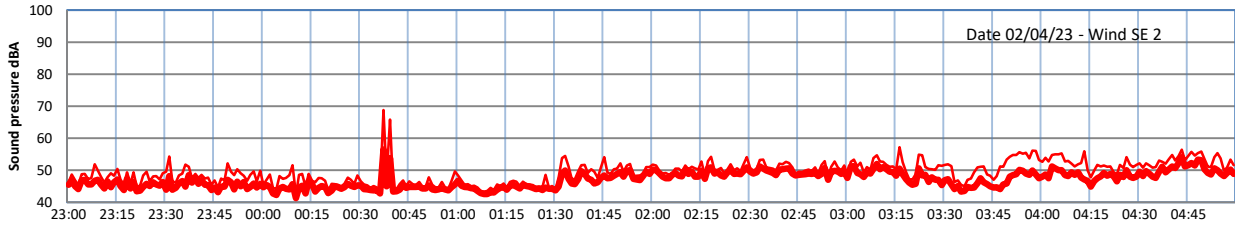

WILTON - SOUTH GATEHOUSE NIGHTTIME LEVELS - WEEK NUMBER 14

Time
Lazenby Laz max Site Site max