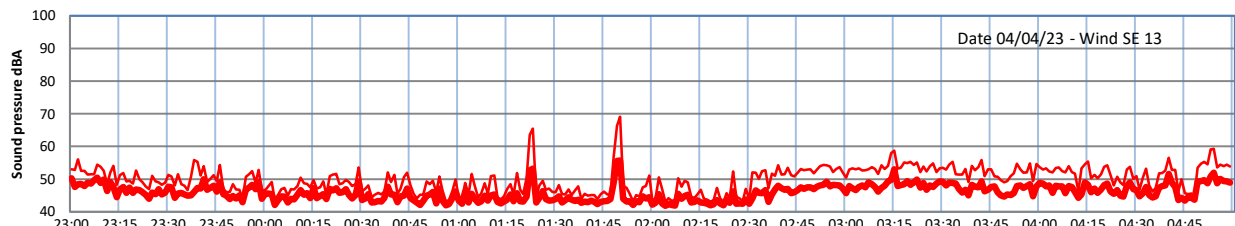

WILTON - SOUTH GATEHOUSE NIGHTTIME LEVELS - WEEK NUMBER 14

Time
Lazenby Laz max Site Site max