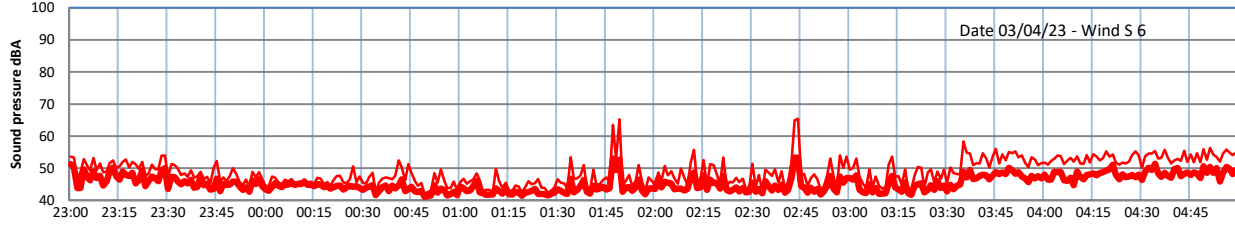

WILTON - SOUTH GATEHOUSE NIGHTTIME LEVELS - WEEK NUMBER 14

Time
Lazenby Laz max Site Site max