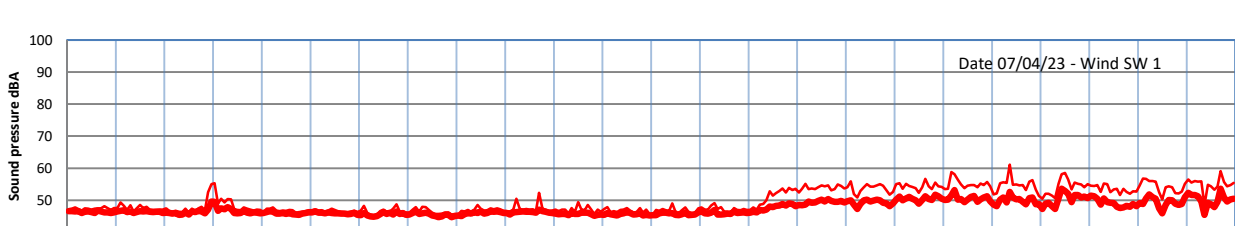

WILTON - SOUTH GATEHOUSE NIGHTTIME LEVELS - WEEK NUMBER 14

Time
Lazenby Laz max Site Site max