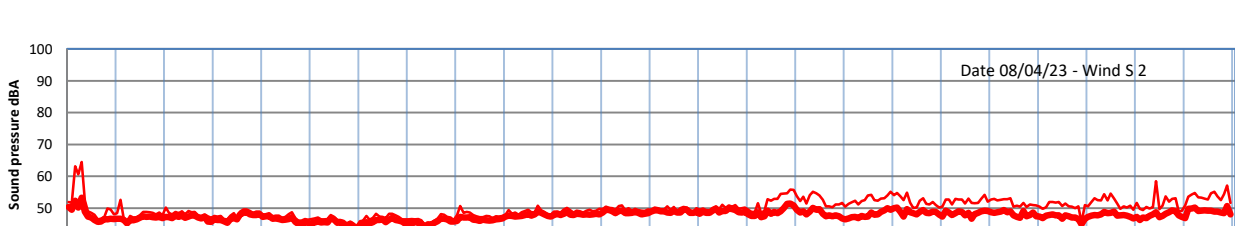

WILTON - SOUTH GATEHOUSE NIGHTTIME LEVELS - WEEK NUMBER 14

Time
Lazenby Laz max Site Site max