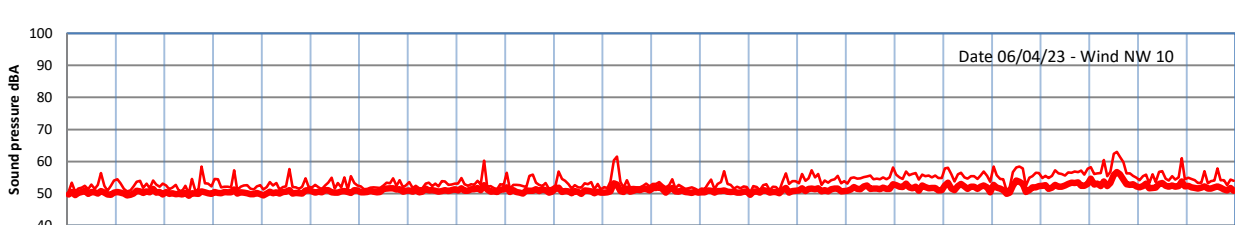

WILTON - SOUTH GATEHOUSE NIGHTTIME LEVELS - WEEK NUMBER 14

Time
Lazenby Laz max Site Site max