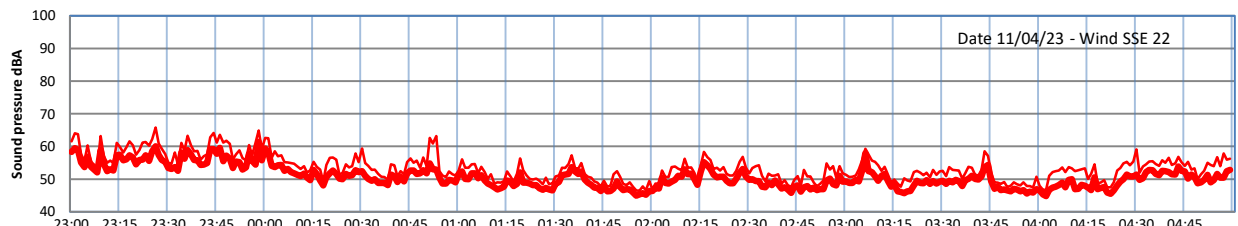

# WILTON - SOUTH GATEHOUSE NIGHTTIME LEVELS - WEEK NUMBER 15

Time  
Lazenby Laz max Site Site max