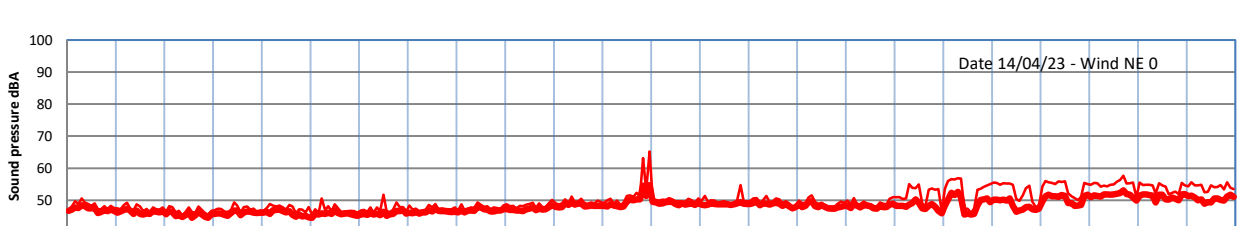

# WILTON - SOUTH GATEHOUSE NIGHTTIME LEVELS - WEEK NUMBER 15

Time  
Lazenby Laz max Site Site max