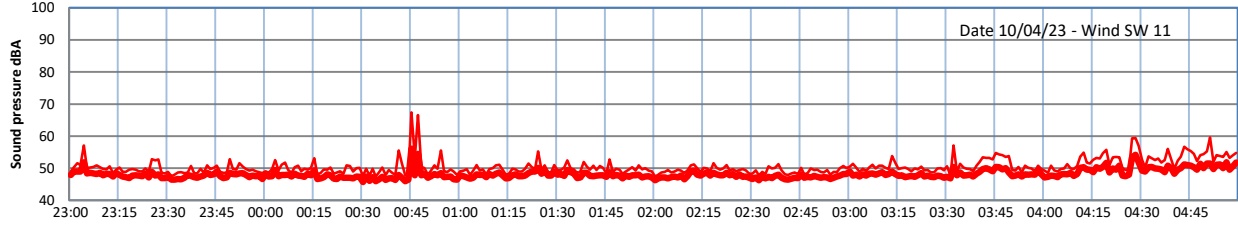

# WILTON - SOUTH GATEHOUSE NIGHTTIME LEVELS - WEEK NUMBER 15

Time  
Lazenby Laz max Site Site max