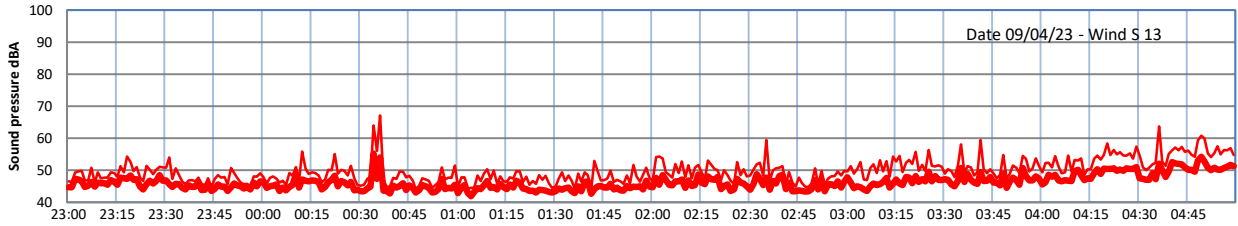

# WILTON - SOUTH GATEHOUSE NIGHTTIME LEVELS - WEEK NUMBER 15

Time  
Lazenby Laz max Site Site max