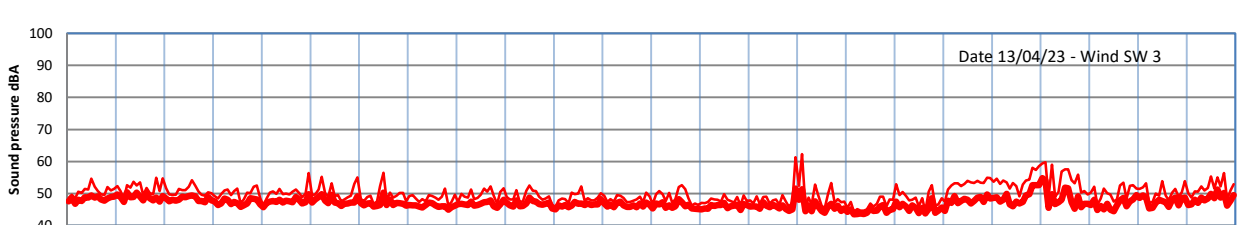

# WILTON - SOUTH GATEHOUSE NIGHTTIME LEVELS - WEEK NUMBER 15

Time  
Lazenby Laz max Site Site max