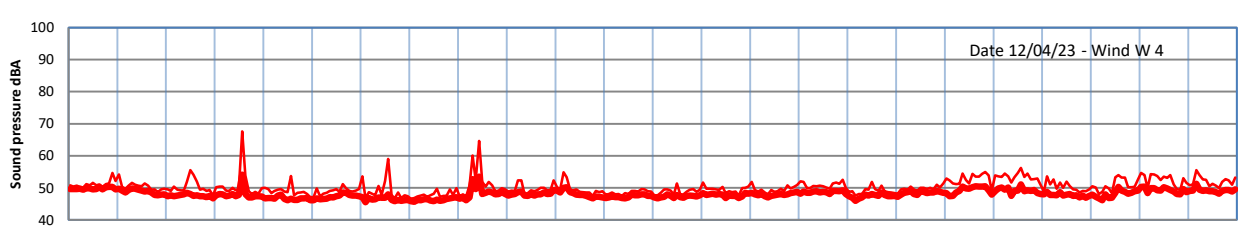

# WILTON - SOUTH GATEHOUSE NIGHTTIME LEVELS - WEEK NUMBER 15

Time  
Lazenby Laz max Site Site max