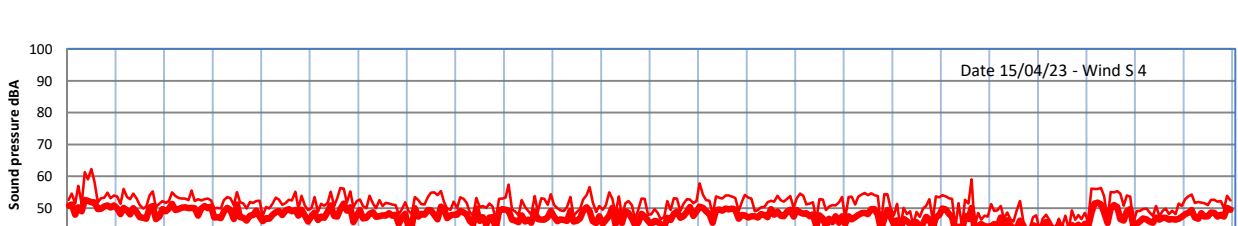

# WILTON - SOUTH GATEHOUSE NIGHTTIME LEVELS - WEEK NUMBER 15

Time  
Lazenby Laz max Site Site max