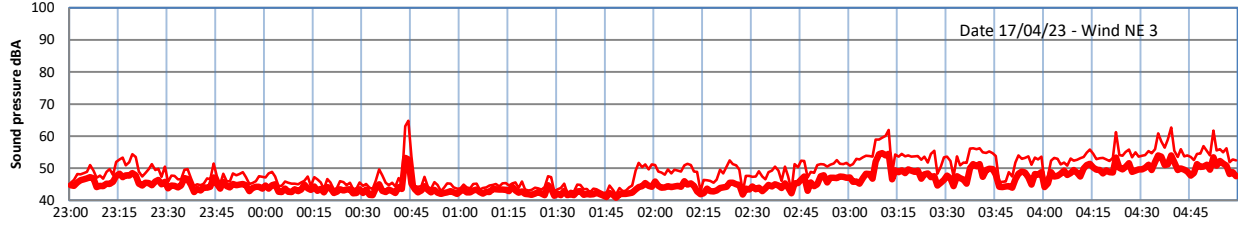

WILTON - SOUTH GATEHOUSE NIGHTTIME LEVELS - WEEK NUMBER 16

Time  
Lazenby Laz max Site Site max