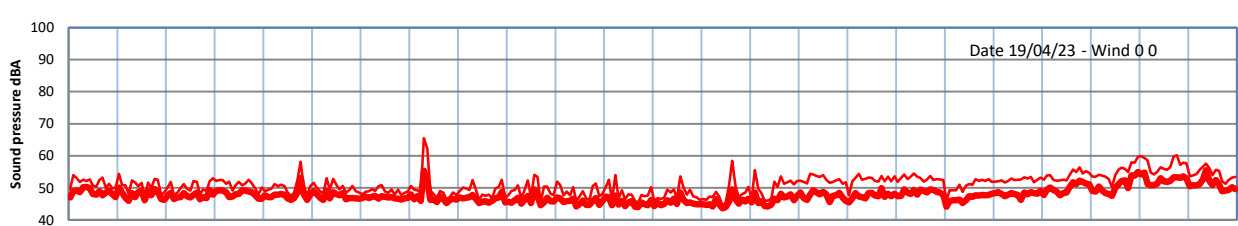

WILTON - SOUTH GATEHOUSE NIGHTTIME LEVELS - WEEK NUMBER 16

Time  
Lazenby Laz max Site Site max