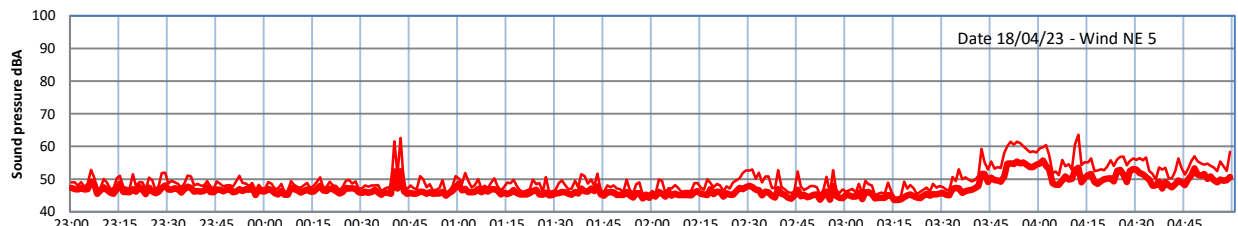

WILTON - SOUTH GATEHOUSE NIGHTTIME LEVELS - WEEK NUMBER 16

Time  
Lazenby Laz max Site Site max