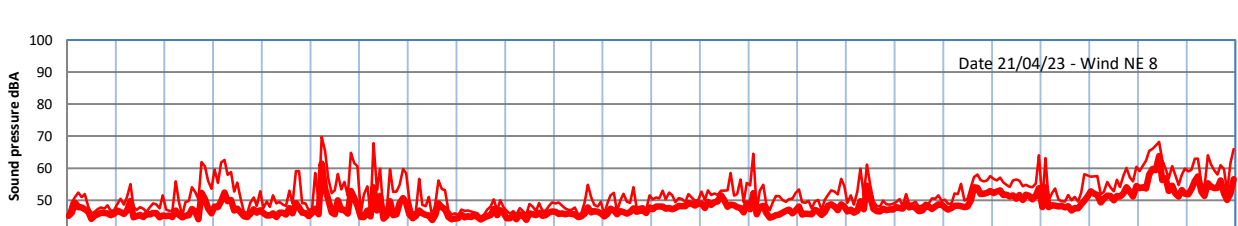

WILTON - SOUTH GATEHOUSE NIGHTTIME LEVELS - WEEK NUMBER 16

Time  
Lazenby Laz max Site Site max