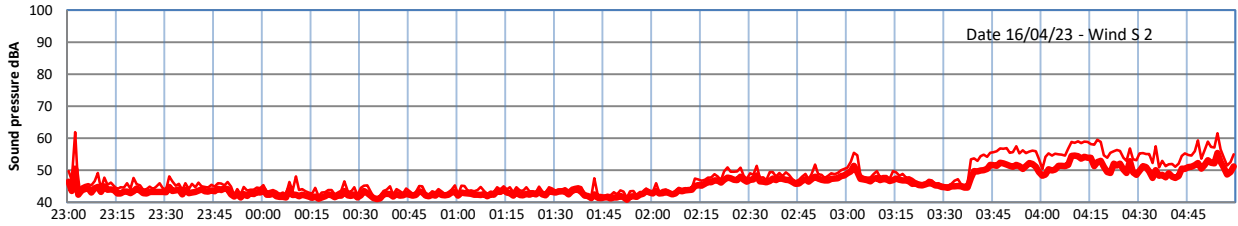

WILTON - SOUTH GATEHOUSE NIGHTTIME LEVELS - WEEK NUMBER 16

Time  
Lazenby Laz max Site Site max