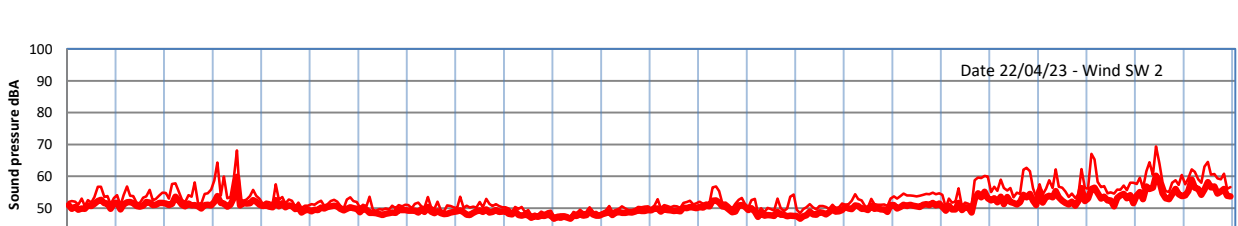

WILTON - SOUTH GATEHOUSE NIGHTTIME LEVELS - WEEK NUMBER 16

Time  
Lazenby Laz max Site Site max