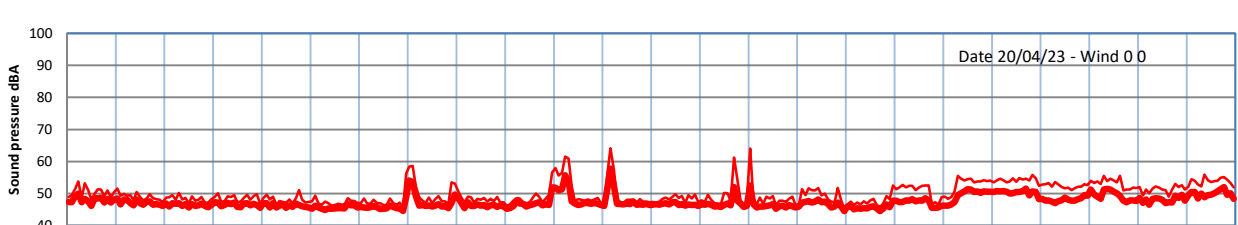

WILTON - SOUTH GATEHOUSE NIGHTTIME LEVELS - WEEK NUMBER 16

Time  
Lazenby Laz max Site Site max