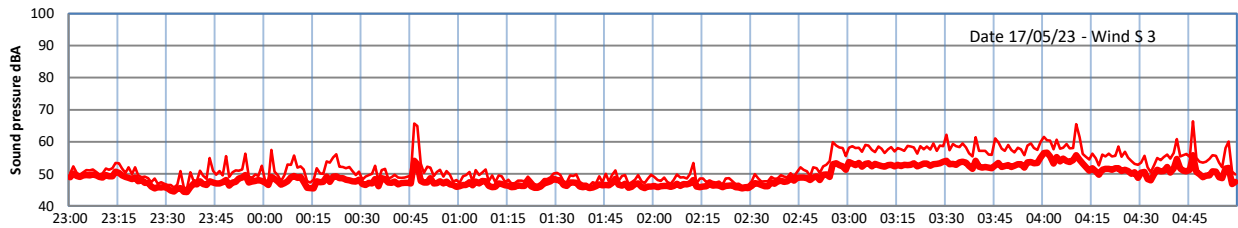

WILTON - SOUTH GATEHOUSE NIGHTTIME LEVELS - WEEK NUMBER 20

Time
— Lazenby — Laz max — Site — Site max