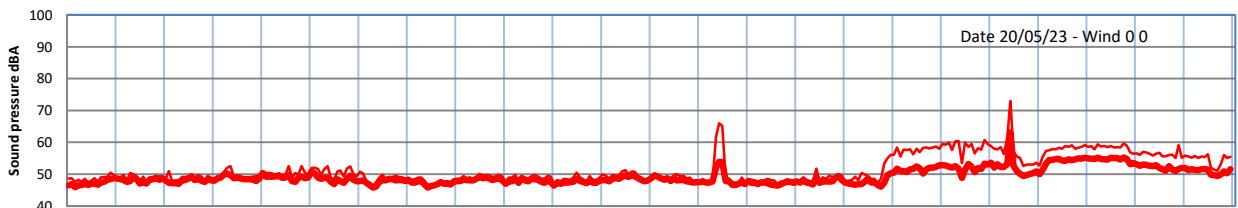

WILTON - SOUTH GATEHOUSE NIGHTTIME LEVELS - WEEK NUMBER 20

Time
— Lazenby — Laz max — Site — Site max