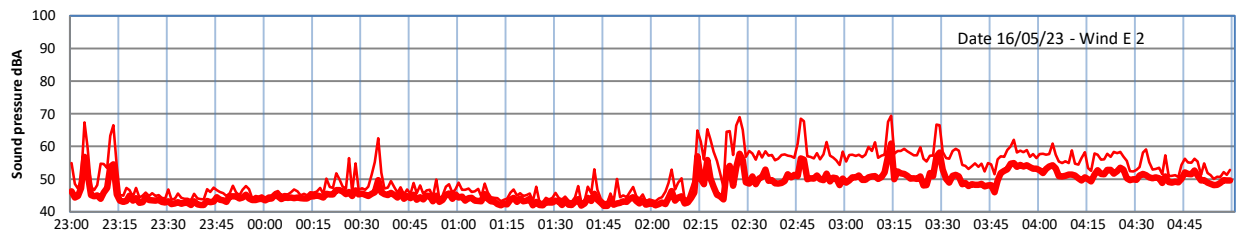

WILTON - SOUTH GATEHOUSE NIGHTTIME LEVELS - WEEK NUMBER 20

Time
— Lazenby — Laz max — Site — Site max