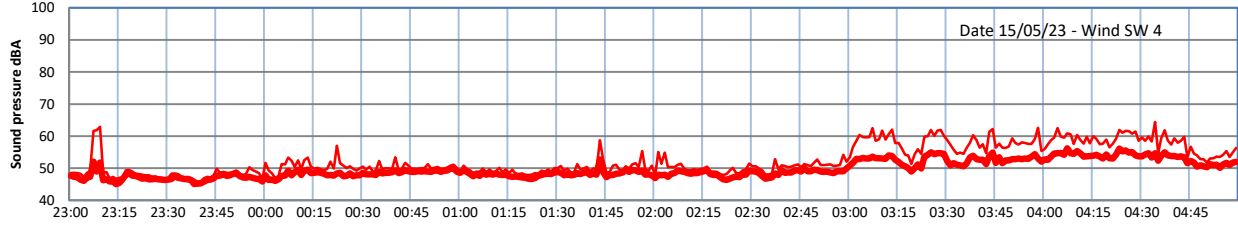

WILTON - SOUTH GATEHOUSE NIGHTTIME LEVELS - WEEK NUMBER 20

Time
— Lazenby — Laz max — Site — Site max