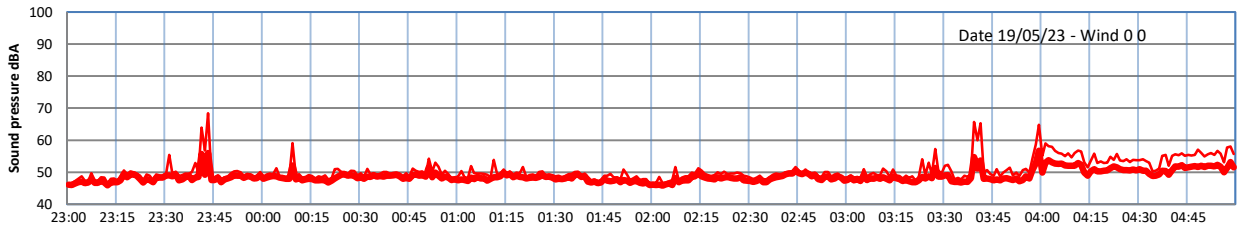

WILTON - SOUTH GATEHOUSE NIGHTTIME LEVELS - WEEK NUMBER 20

Time
— Lazenby — Laz max — Site — Site max