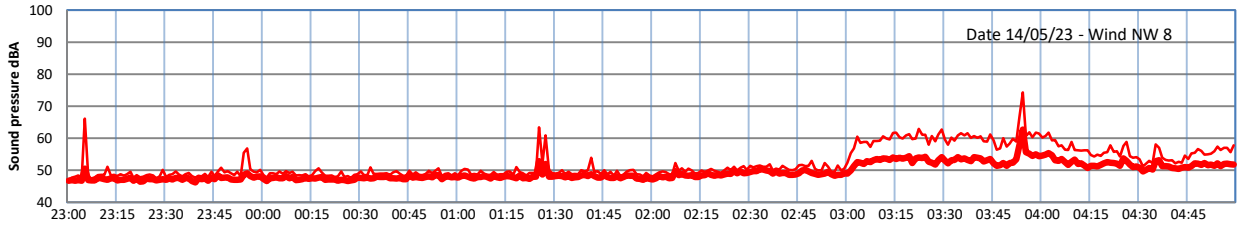

WILTON - SOUTH GATEHOUSE NIGHTTIME LEVELS - WEEK NUMBER 20

Time
— Lazenby — Laz max — Site — Site max