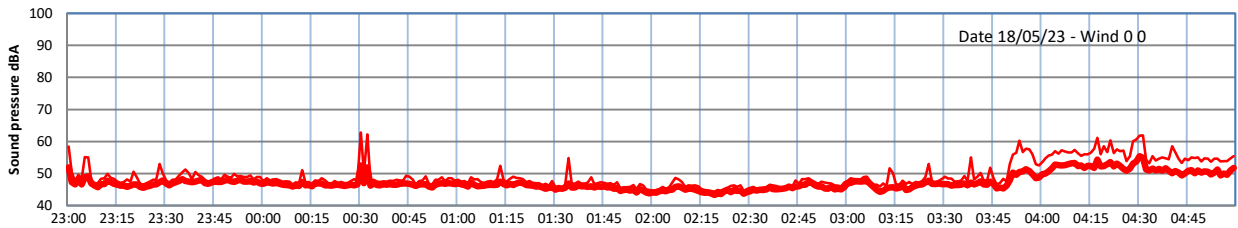

WILTON - SOUTH GATEHOUSE NIGHTTIME LEVELS - WEEK NUMBER 20

Time
— Lazenby — Laz max — Site — Site max