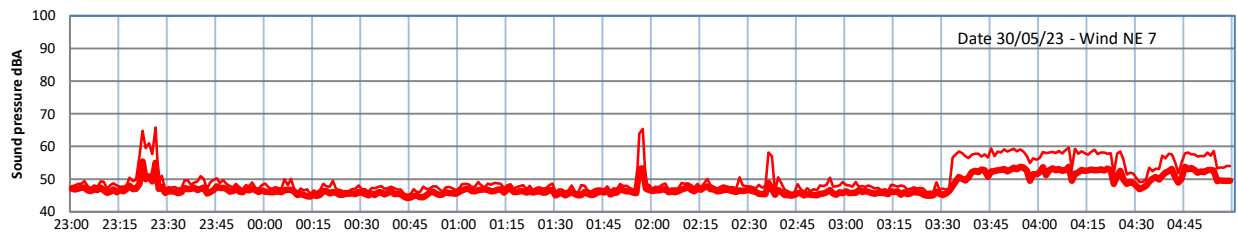

WILTON - SOUTH GATEHOUSE NIGHTTIME LEVELS - WEEK NUMBER 22

Time  
— Lazenby — Laz max — Site — Site max