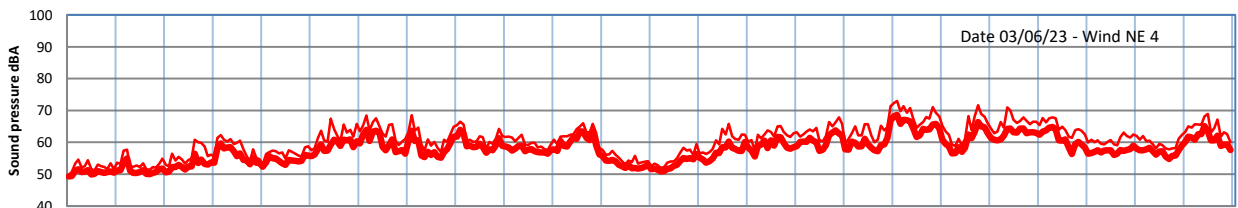

WILTON - SOUTH GATEHOUSE NIGHTTIME LEVELS - WEEK NUMBER 22

Time  
— Lazenby — Laz max — Site — Site max