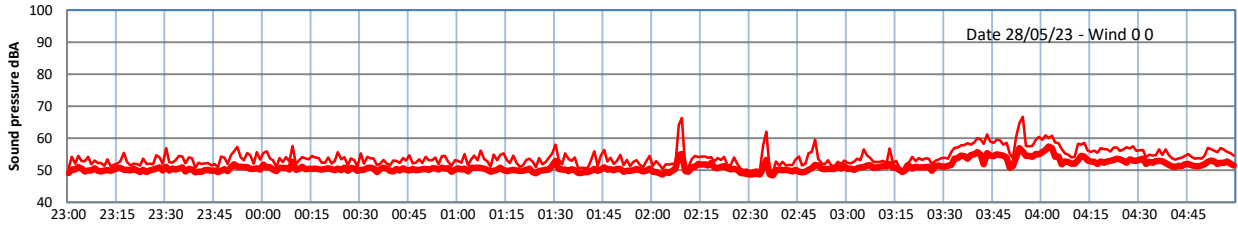

WILTON - SOUTH GATEHOUSE NIGHTTIME LEVELS - WEEK NUMBER 22

Time  
— Lazenby — Laz max — Site — Site max