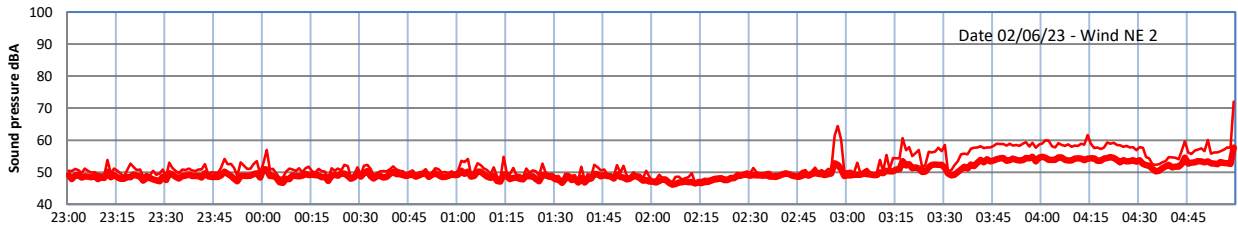

WILTON - SOUTH GATEHOUSE NIGHTTIME LEVELS - WEEK NUMBER 22

Time  
— Lazenby — Laz max — Site — Site max