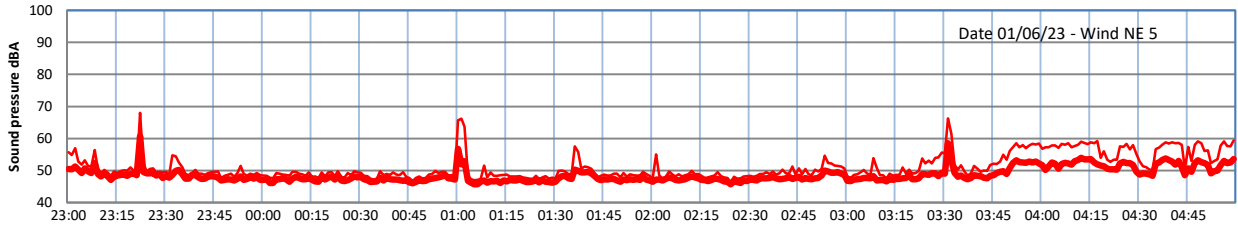

WILTON - SOUTH GATEHOUSE NIGHTTIME LEVELS - WEEK NUMBER 22

Time  
— Lazenby — Laz max — Site — Site max