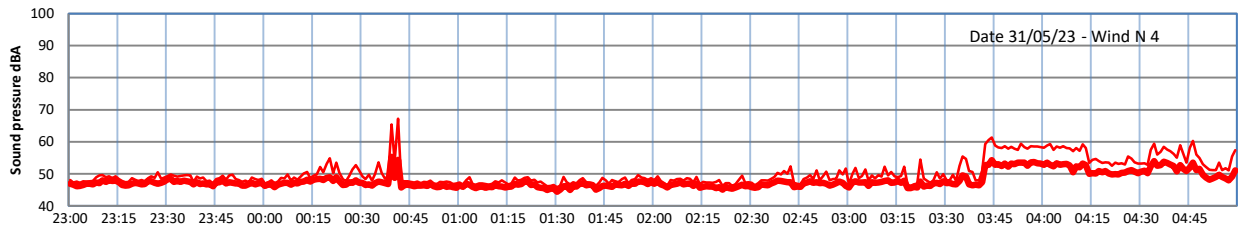

WILTON - SOUTH GATEHOUSE NIGHTTIME LEVELS - WEEK NUMBER 22

Time  
— Lazenby — Laz max — Site — Site max