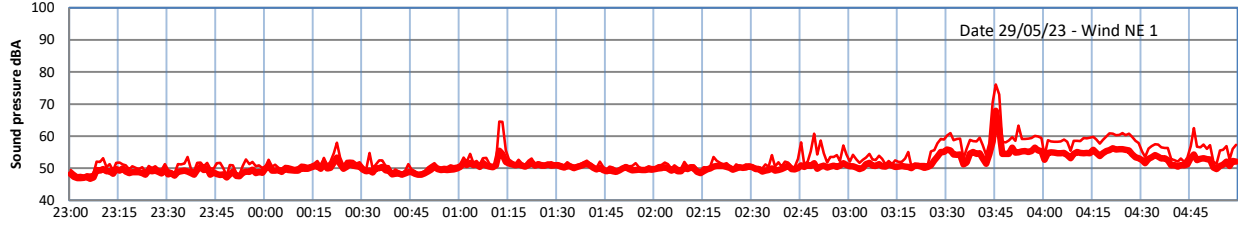

WILTON - SOUTH GATEHOUSE NIGHTTIME LEVELS - WEEK NUMBER 22

Time  
— Lazenby — Laz max — Site — Site max