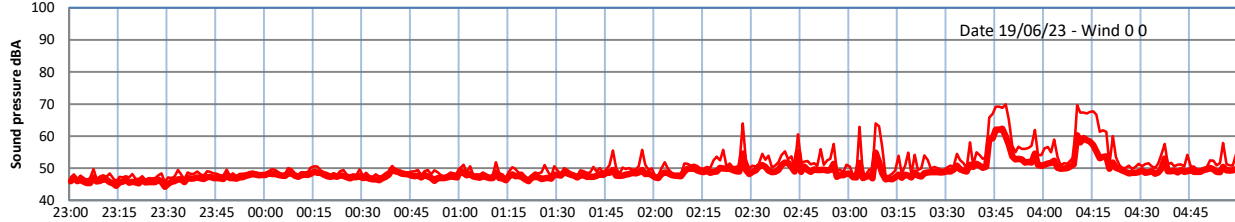

WILTON - SOUTH GATEHOUSE NIGHTTIME LEVELS - WEEK NUMBER 25

Time
Lazenby Laz max Site Site max