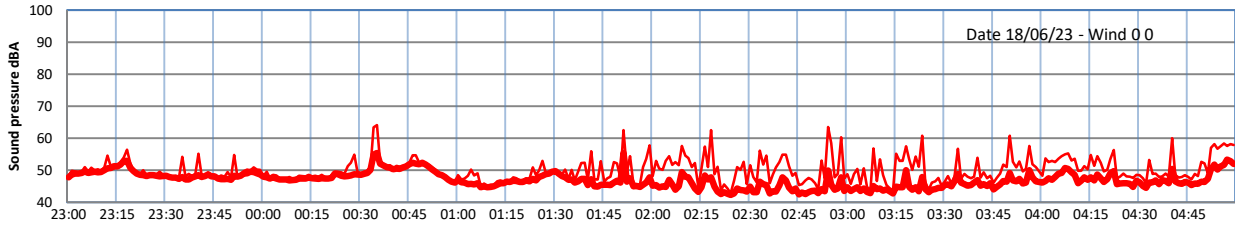

WILTON - SOUTH GATEHOUSE NIGHTTIME LEVELS - WEEK NUMBER 25

Time
Lazenby Laz max Site Site max