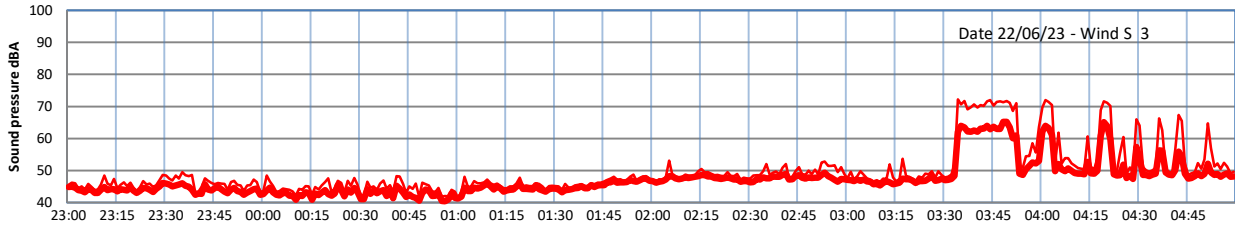

WILTON - SOUTH GATEHOUSE NIGHTTIME LEVELS - WEEK NUMBER 25

Time
Lazenby Laz max Site Site max