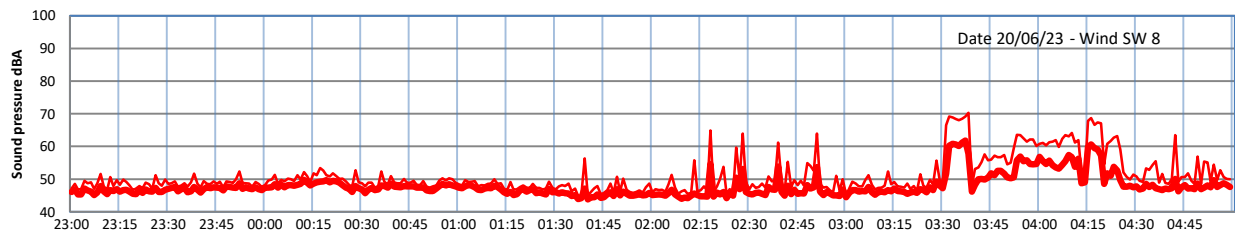

WILTON - SOUTH GATEHOUSE NIGHTTIME LEVELS - WEEK NUMBER 25

Time
Lazenby Laz max Site Site max