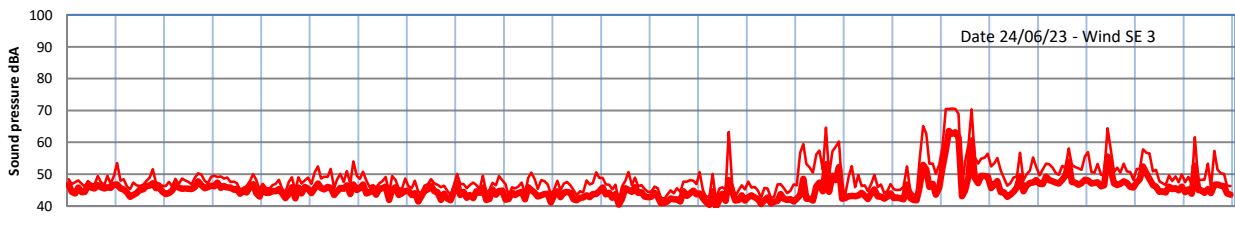

WILTON - SOUTH GATEHOUSE NIGHTTIME LEVELS - WEEK NUMBER 25

Time
Lazenby Laz max Site Site max