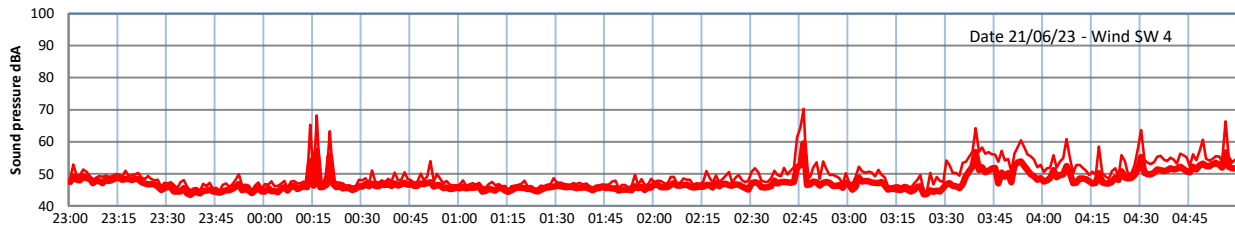

WILTON - SOUTH GATEHOUSE NIGHTTIME LEVELS - WEEK NUMBER 25

Time
Lazenby Laz max Site Site max