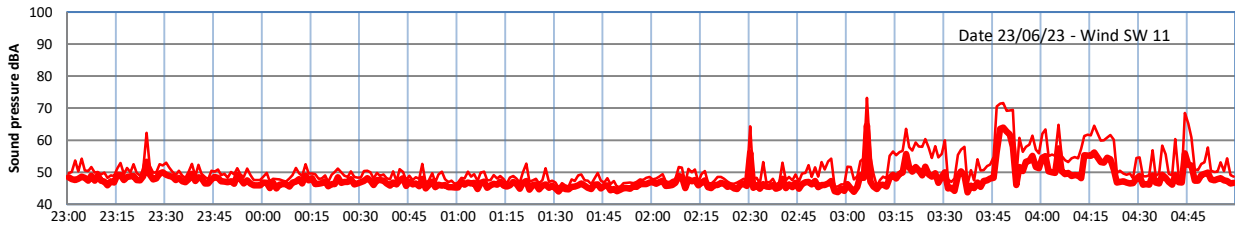

WILTON - SOUTH GATEHOUSE NIGHTTIME LEVELS - WEEK NUMBER 25

Time
Lazenby Laz max Site Site max