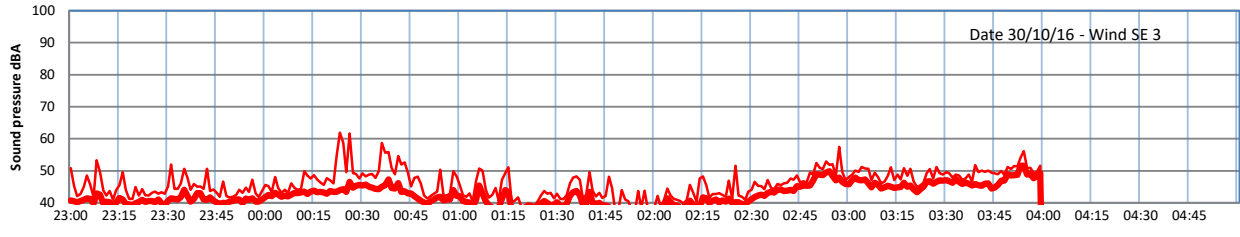

LAZENBY + WILTON NIGHTTIME LEVELS

Site 0 - LAZENBY DATA ONLY

Time
Lazenby Laz max Site Site max