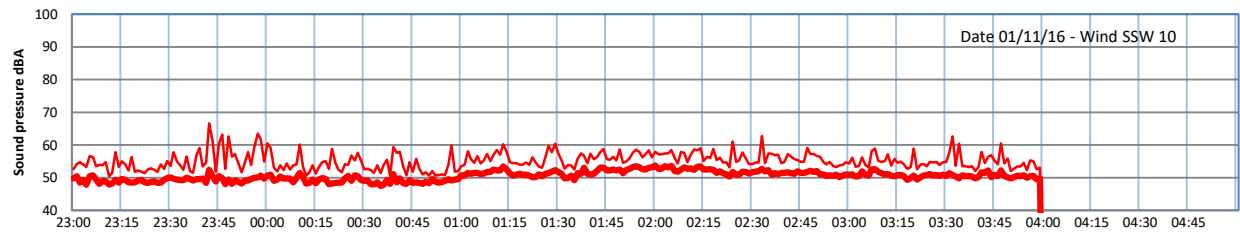

LAZENBY + WILTON NIGHTTIME LEVELS

Site 0 - LAZENBY DATA ONLY

Time
Lazenby Laz max Site Site max