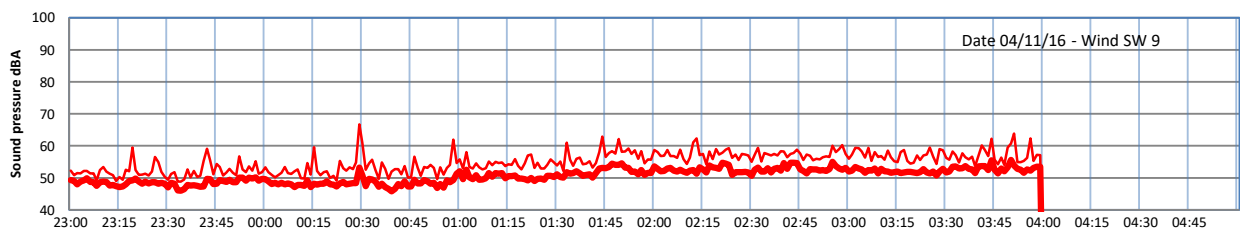

LAZENBY + WILTON NIGHTTIME LEVELS

Site 0 - LAZENBY DATA ONLY

Time
Lazenby Laz max Site Site max