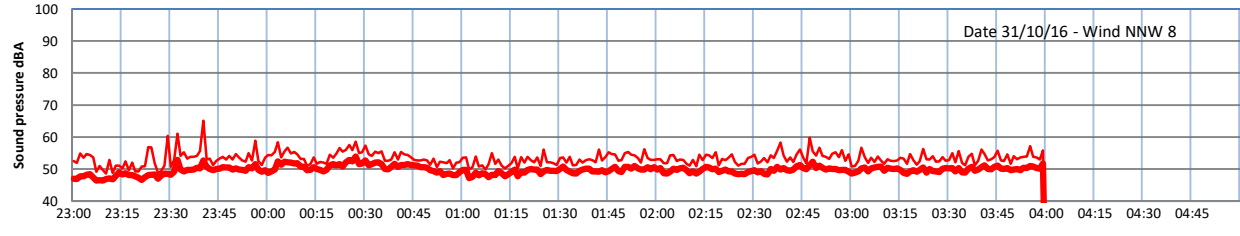

LAZENBY + WILTON NIGHTTIME LEVELS

Site 0 - LAZENBY DATA ONLY

Time
Lazenby Laz max Site Site max