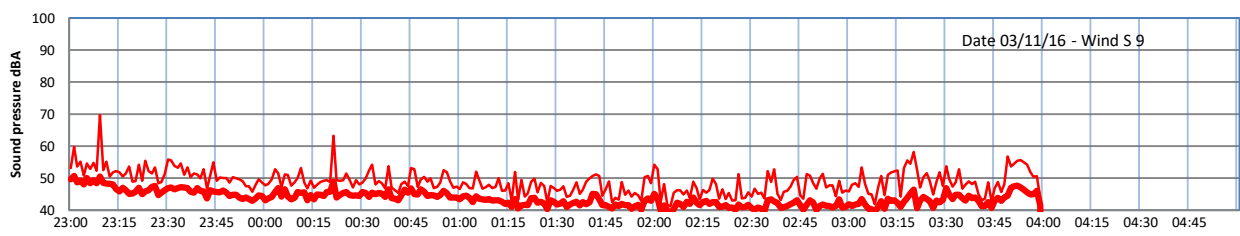

LAZENBY + WILTON NIGHTTIME LEVELS

Site 0 - LAZENBY DATA ONLY

Time
Lazenby Laz max Site Site max