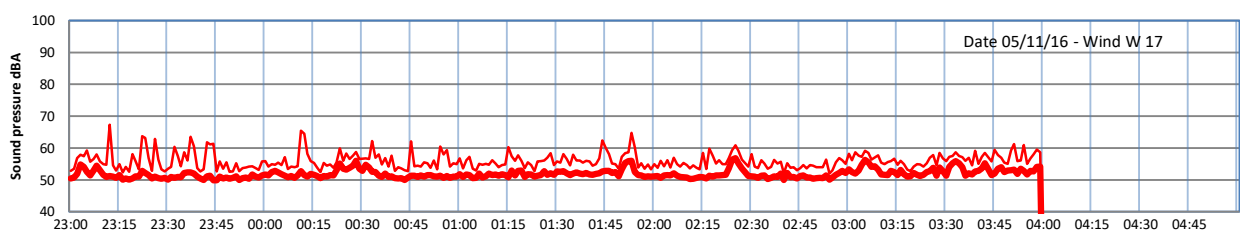

LAZENBY + WILTON NIGHTTIME LEVELS

Site 0 - LAZENBY DATA ONLY

Time
Lazenby Laz max Site Site max