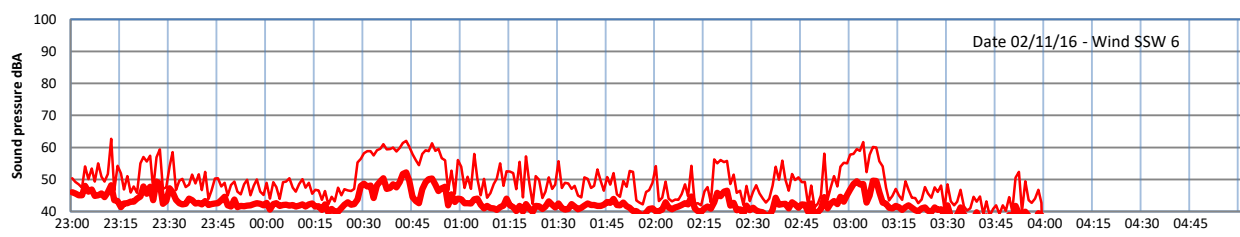

LAZENBY + WILTON NIGHTTIME LEVELS

Site 0 - LAZENBY DATA ONLY

Time
Lazenby Laz max Site Site max