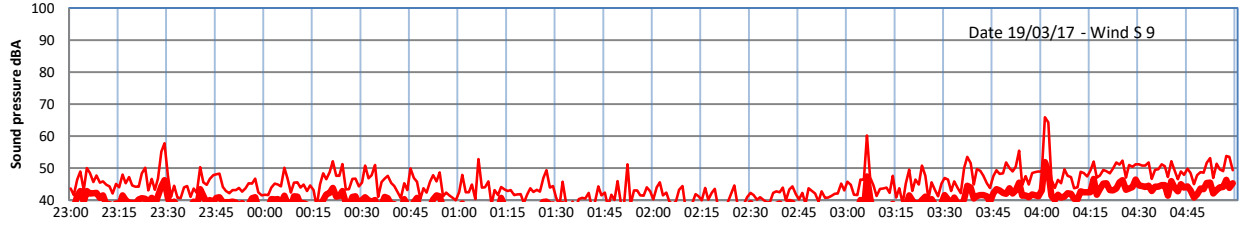

LAZENBY + WILTON NIGHTTIME LEVELS

Site 0 - LAZENBY DATA ONLY

Time
Lazenby Laz max Site Site max