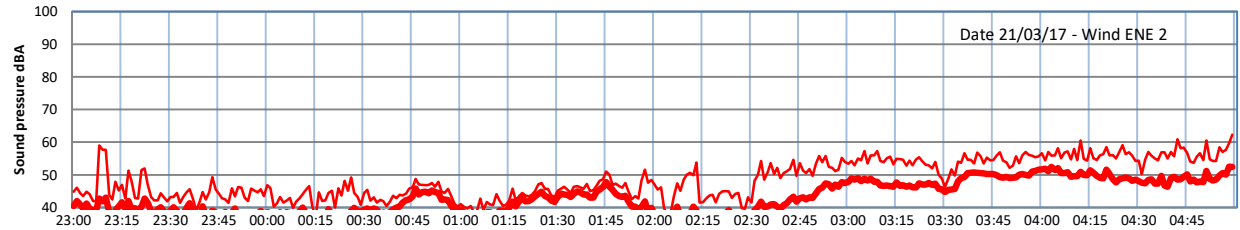

LAZENBY + WILTON NIGHTTIME LEVELS

Site 0 - LAZENBY DATA ONLY

Time
Lazenby Laz max Site Site max