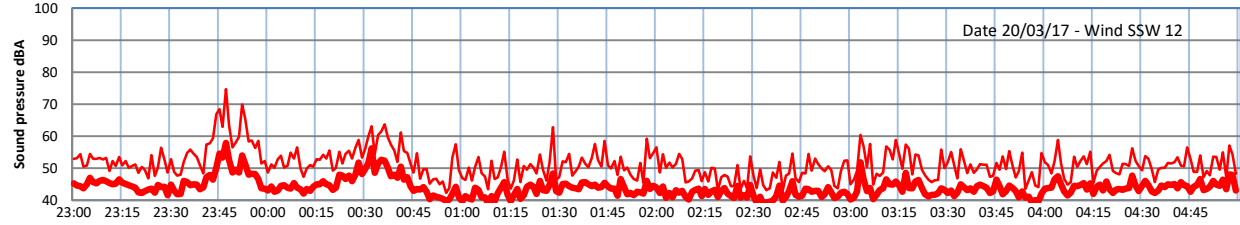

LAZENBY + WILTON NIGHTTIME LEVELS

Site 0 - LAZENBY DATA ONLY

Time
Lazenby Laz max Site Site max