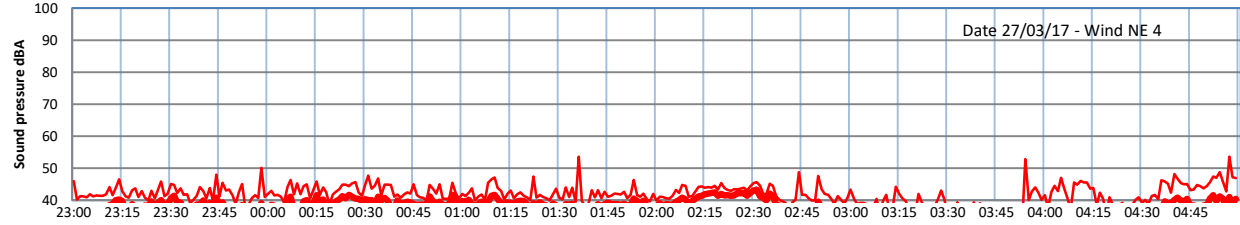

LAZENBY + WILTON NIGHTTIME LEVELS

Site 0 - LAZENBY DATA ONLY

Time
— Lazenby — Laz max — Site — Site max