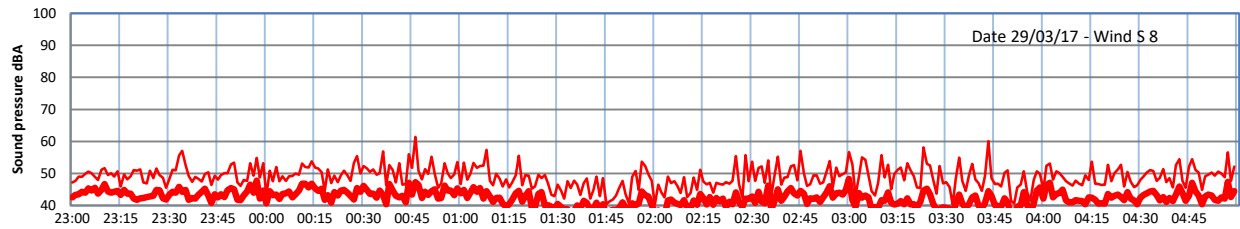

LAZENBY + WILTON NIGHTTIME LEVELS

Site 0 - LAZENBY DATA ONLY

Time
— Lazenby — Laz max — Site — Site max