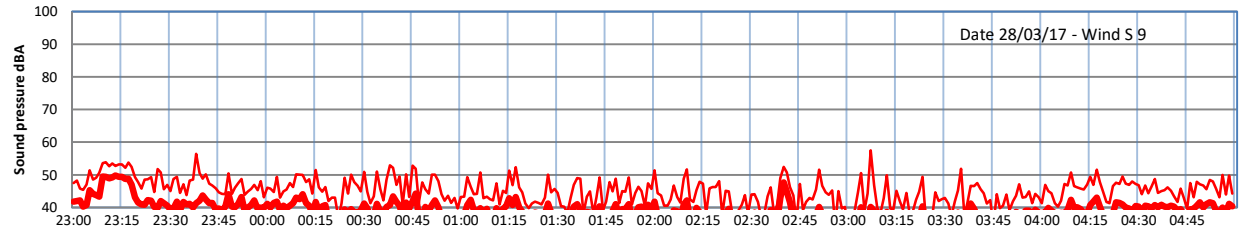

LAZENBY + WILTON NIGHTTIME LEVELS

Site 0 - LAZENBY DATA ONLY

Time
— Lazenby — Laz max — Site — Site max