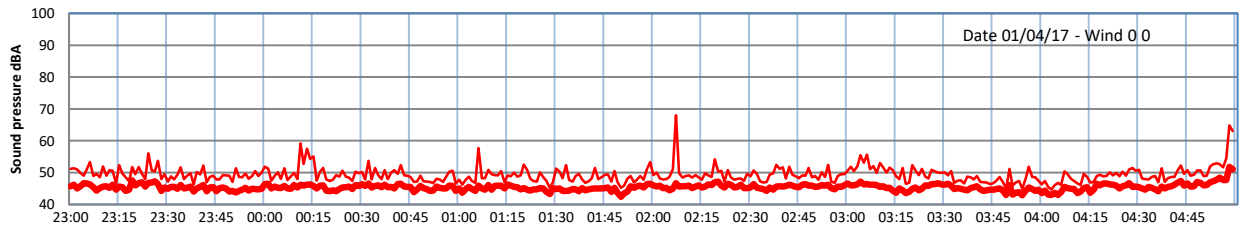

LAZENBY + WILTON NIGHTTIME LEVELS

Site 0 - LAZENBY DATA ONLY

Time
— Lazenby — Laz max — Site — Site max