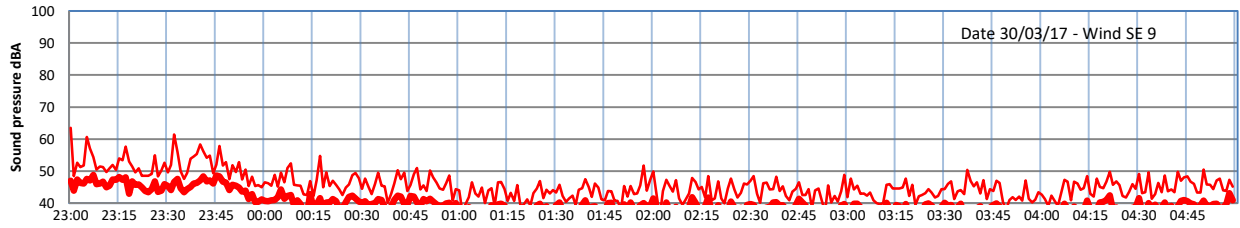

LAZENBY + WILTON NIGHTTIME LEVELS

Site 0 - LAZENBY DATA ONLY

Time
— Lazenby — Laz max — Site — Site max