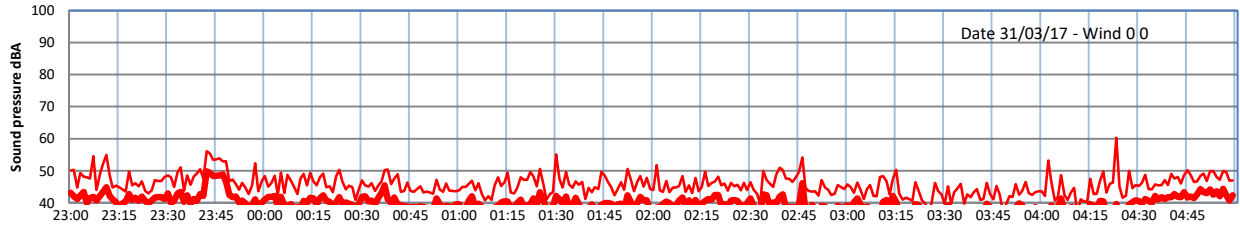

LAZENBY + WILTON NIGHTTIME LEVELS

Site 0 - LAZENBY DATA ONLY

Time
— Lazenby — Laz max — Site — Site max