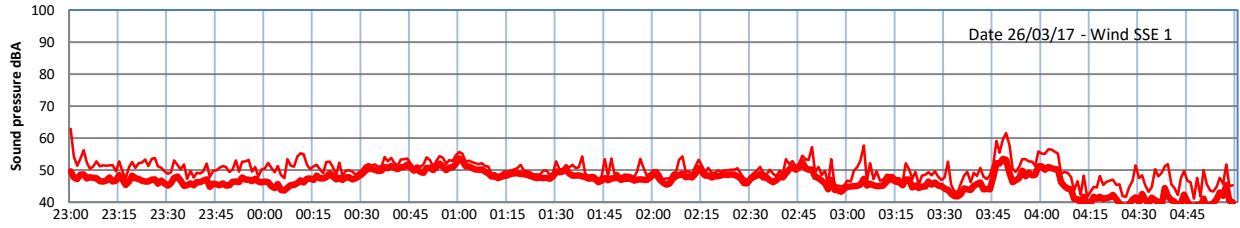

LAZENBY + WILTON NIGHTTIME LEVELS

Site 0 - LAZENBY DATA ONLY

Time
— Lazenby — Laz max — Site — Site max