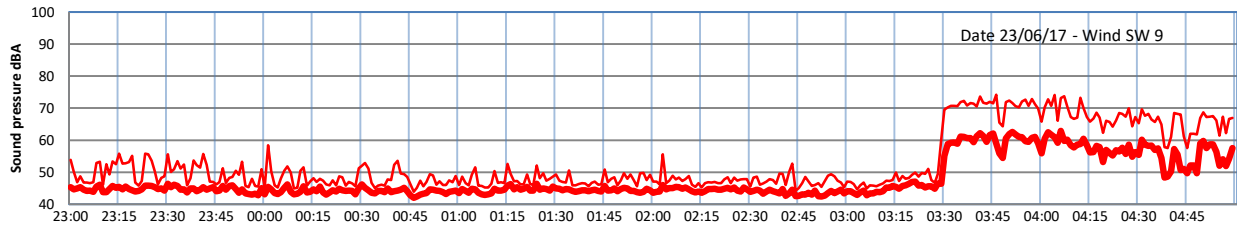

# LAZENBY + WILTON NIGHTTIME LEVELS

## Site 0 - LAZENBY DATA ONLY

Time  
— Lazenby — Laz max — Site — Site max