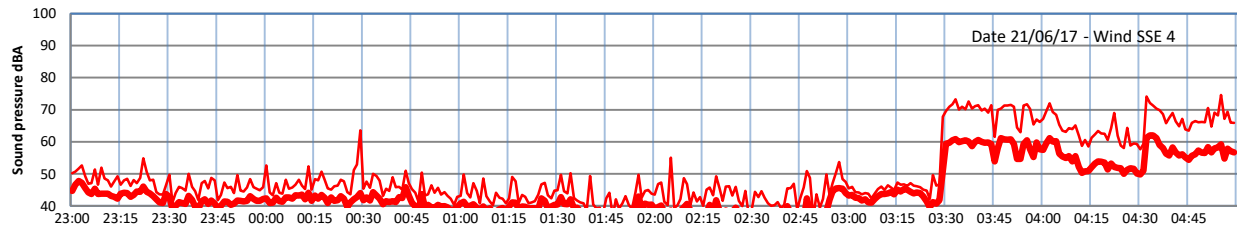

# LAZENBY + WILTON NIGHTTIME LEVELS

## Site 0 - LAZENBY DATA ONLY

Time  
— Lazenby — Laz max — Site — Site max