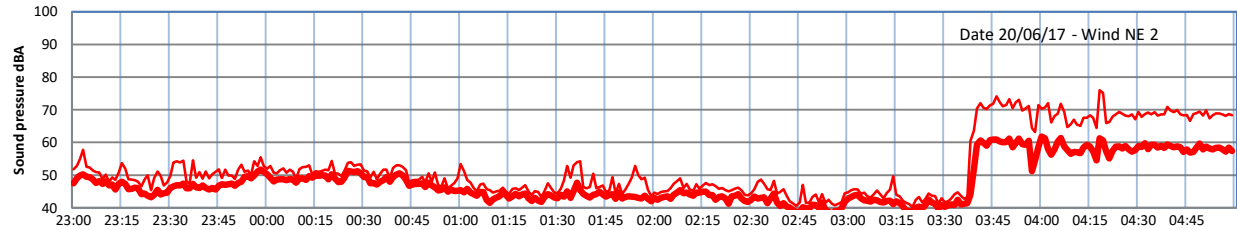

# LAZENBY + WILTON NIGHTTIME LEVELS

## Site 0 - LAZENBY DATA ONLY

Time  
— Lazenby — Laz max — Site — Site max