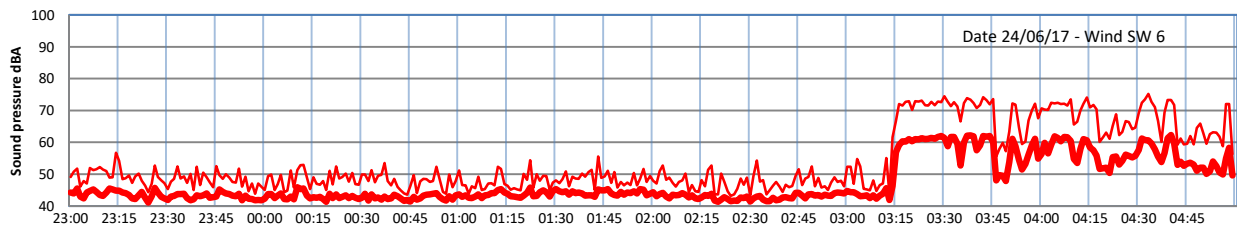

# LAZENBY + WILTON NIGHTTIME LEVELS

## Site 0 - LAZENBY DATA ONLY

Time  
— Lazenby — Laz max — Site — Site max