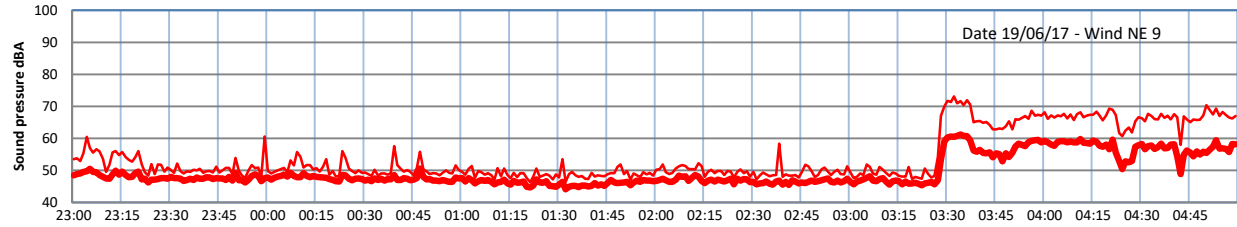

# LAZENBY + WILTON NIGHTTIME LEVELS

## Site 0 - LAZENBY DATA ONLY

Time  
— Lazenby — Laz max — Site — Site max