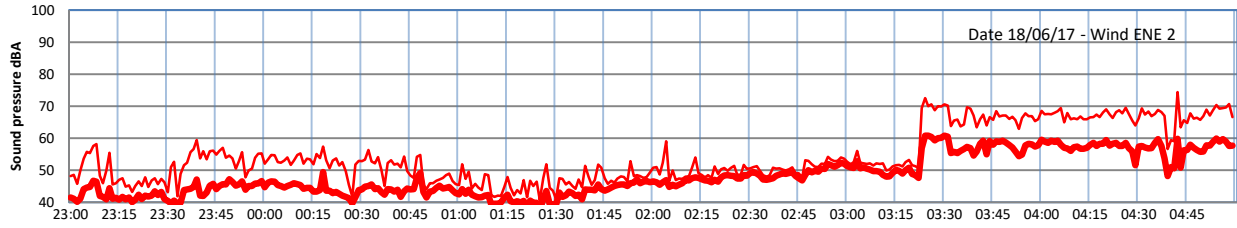

# LAZENBY + WILTON NIGHTTIME LEVELS

## Site 0 - LAZENBY DATA ONLY

Time  
— Lazenby — Laz max — Site — Site max