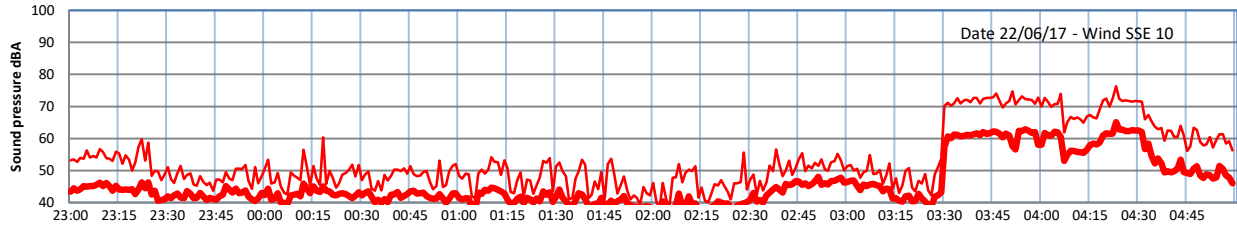

# LAZENBY + WILTON NIGHTTIME LEVELS

## Site 0 - LAZENBY DATA ONLY

Time  
— Lazenby — Laz max — Site — Site max