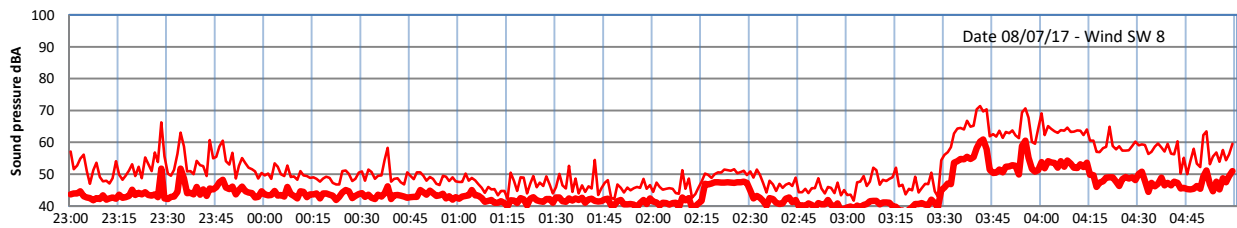

LAZENBY + WILTON NIGHTTIME LEVELS

Site 0 - LAZENBY DATA ONLY

Time
— Lazenby — Laz max — Site — Site max