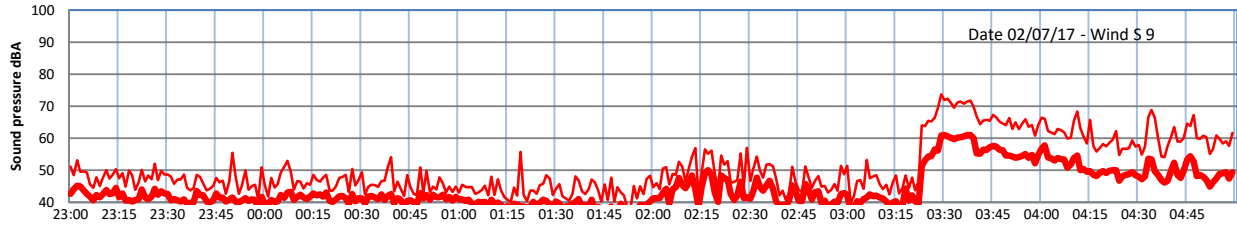

LAZENBY + WILTON NIGHTTIME LEVELS

Site 0 - LAZENBY DATA ONLY

Time
— Lazenby — Laz max — Site — Site max