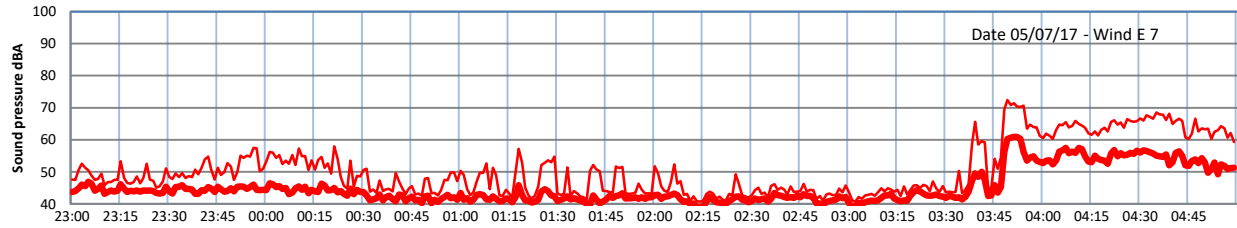

LAZENBY + WILTON NIGHTTIME LEVELS

Site 0 - LAZENBY DATA ONLY

Time
— Lazenby — Laz max — Site — Site max