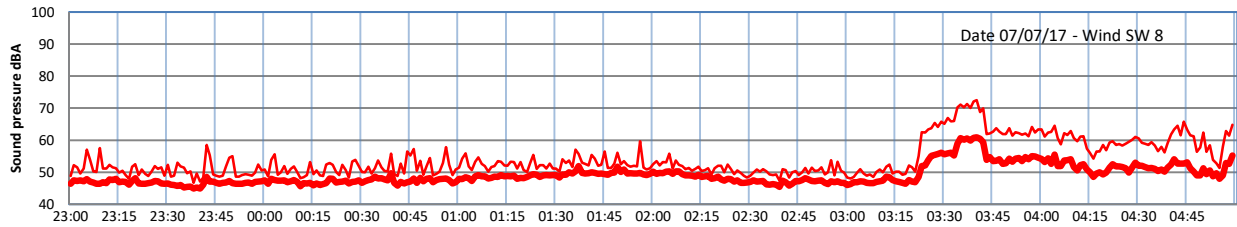

LAZENBY + WILTON NIGHTTIME LEVELS

Site 0 - LAZENBY DATA ONLY

Time
— Lazenby — Laz max — Site — Site max