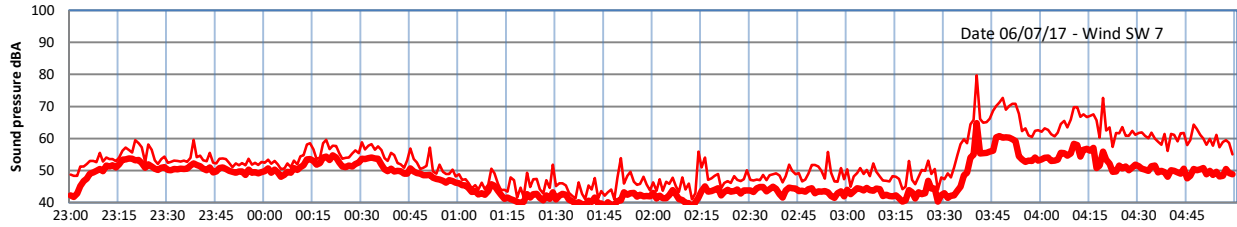

LAZENBY + WILTON NIGHTTIME LEVELS

Site 0 - LAZENBY DATA ONLY

Time
— Lazenby — Laz max — Site — Site max