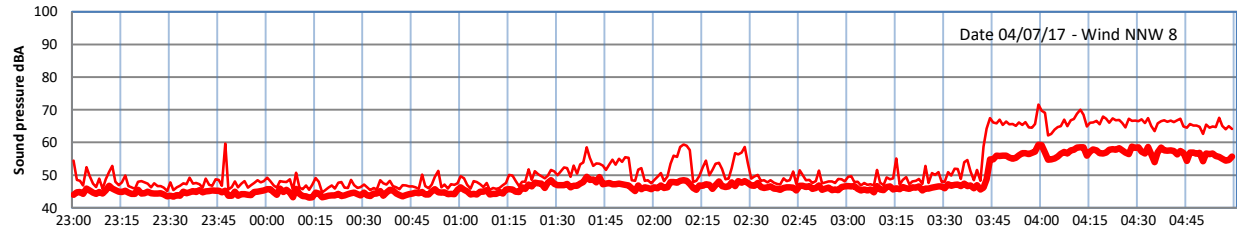

LAZENBY + WILTON NIGHTTIME LEVELS

Site 0 - LAZENBY DATA ONLY

Time
— Lazenby — Laz max — Site — Site max