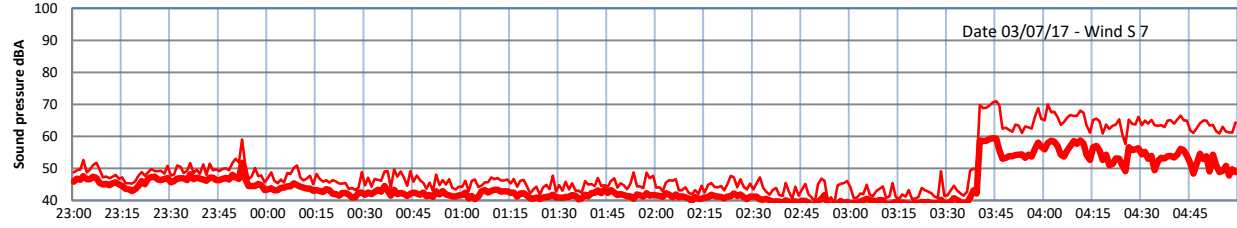

LAZENBY + WILTON NIGHTTIME LEVELS

Site 0 - LAZENBY DATA ONLY

Time
— Lazenby — Laz max — Site — Site max