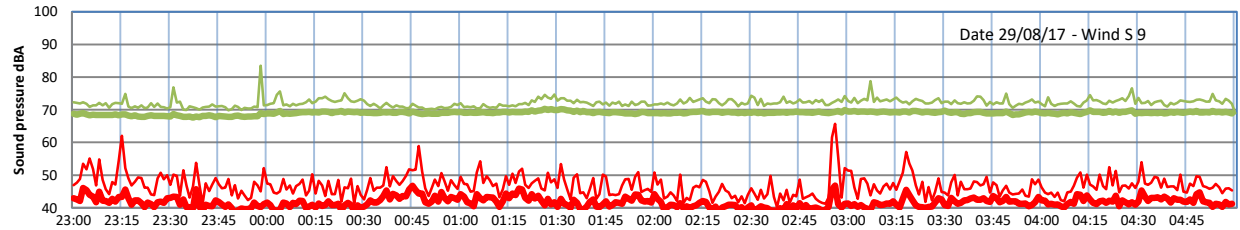

LAZENBY + WILTON NIGHTTIME LEVELS

Site 5 - North Side Olefins 6

Time
— Lazenby — Laz max — Site — Site max