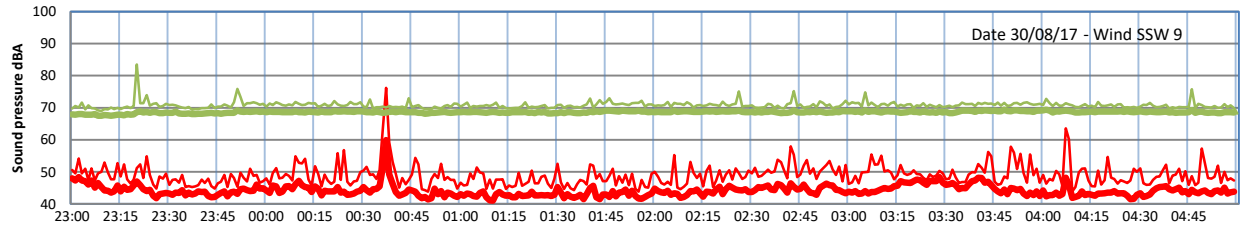

LAZENBY + WILTON NIGHTTIME LEVELS

Site 5 - North Side Olefins 6

Time
— Lazenby — Laz max — Site — Site max