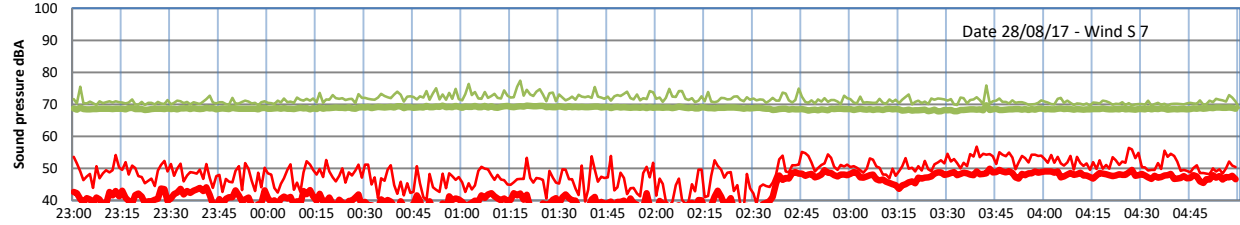

LAZENBY + WILTON NIGHTTIME LEVELS

Site 5 - North Side Olefins 6

Time
— Lazenby — Laz max — Site — Site max