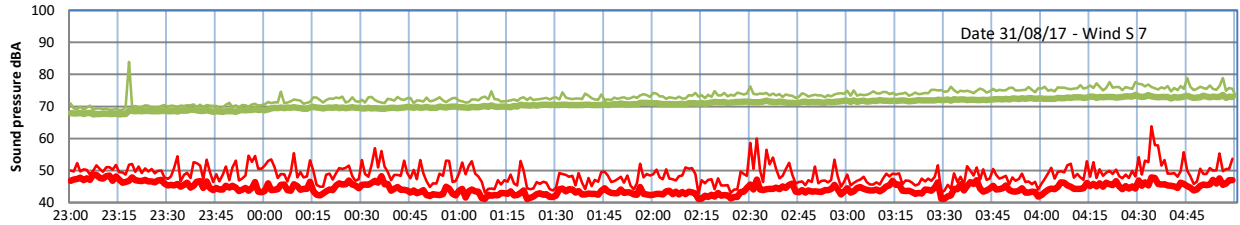

LAZENBY + WILTON NIGHTTIME LEVELS

Site 5 - North Side Olefins 6

Time
— Lazenby — Laz max — Site — Site max