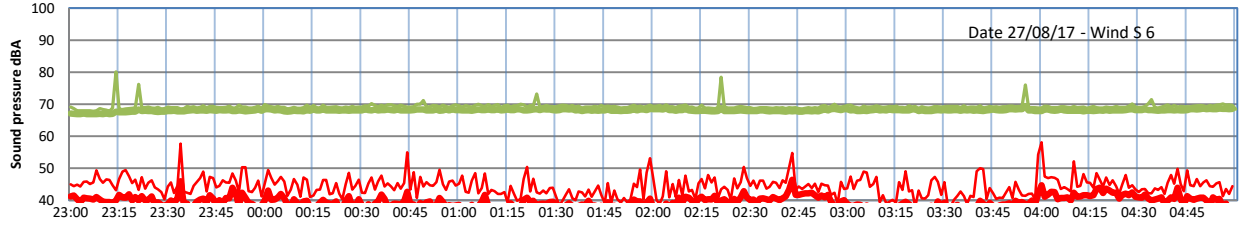

LAZENBY + WILTON NIGHTTIME LEVELS

Site 5 - North Side Olefins 6

Time
— Lazenby — Laz max — Site — Site max