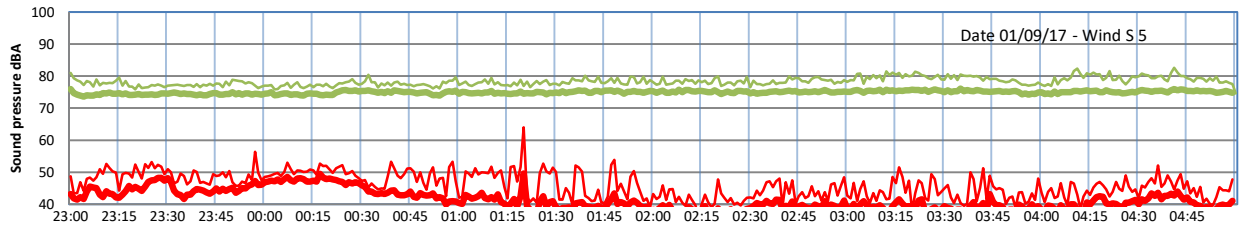

LAZENBY + WILTON NIGHTTIME LEVELS

Site 5 - North Side Olefins 6

Time
— Lazenby — Laz max — Site — Site max