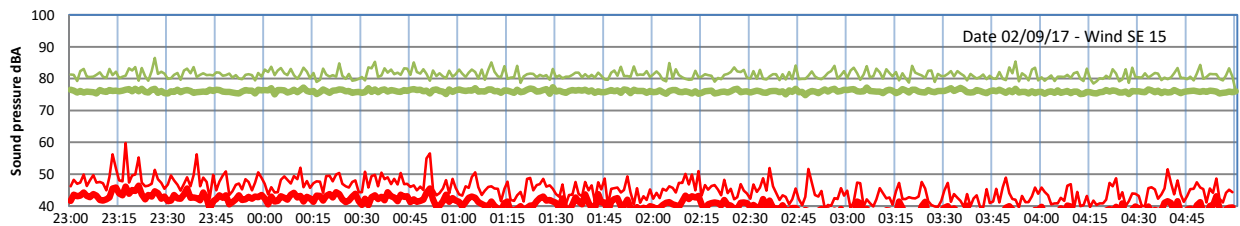

LAZENBY + WILTON NIGHTTIME LEVELS

Site 5 - North Side Olefins 6

Time
— Lazenby — Laz max — Site — Site max