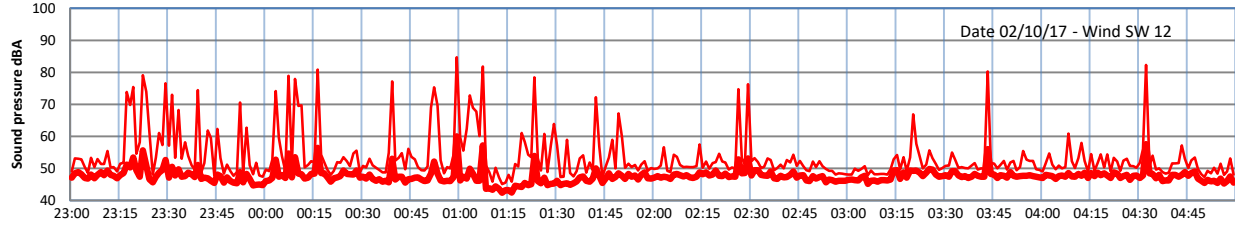

# LAZENBY + WILTON NIGHTTIME LEVELS

## Site 0 - LAZENBY DATA ONLY

Time  
Lazenby Laz max Site Site max