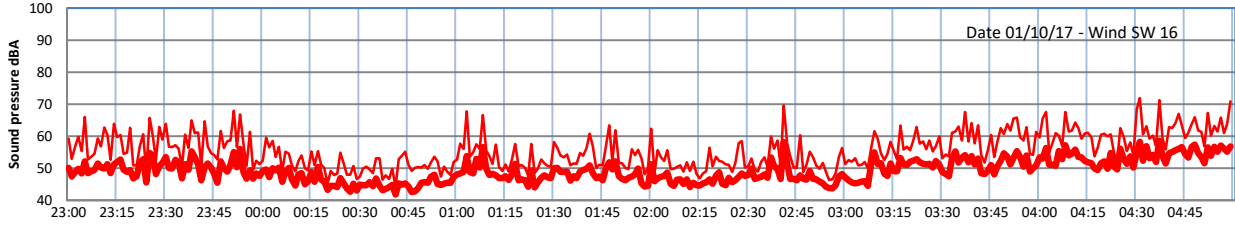

# LAZENBY + WILTON NIGHTTIME LEVELS

## Site 0 - LAZENBY DATA ONLY

Time  
Lazenby Laz max Site Site max