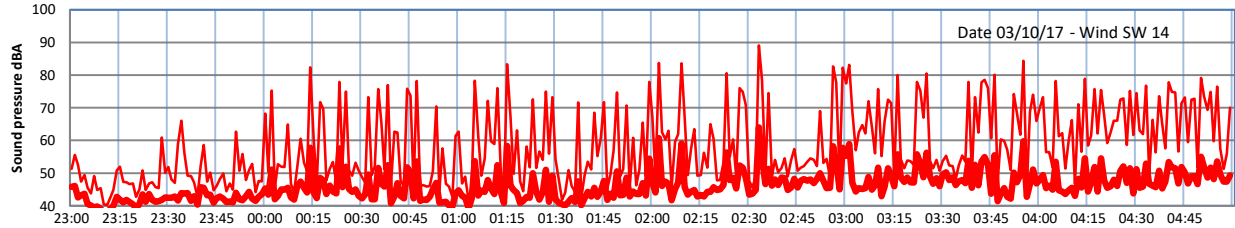

# LAZENBY + WILTON NIGHTTIME LEVELS

## Site 0 - LAZENBY DATA ONLY

Time  
Lazenby Laz max Site Site max