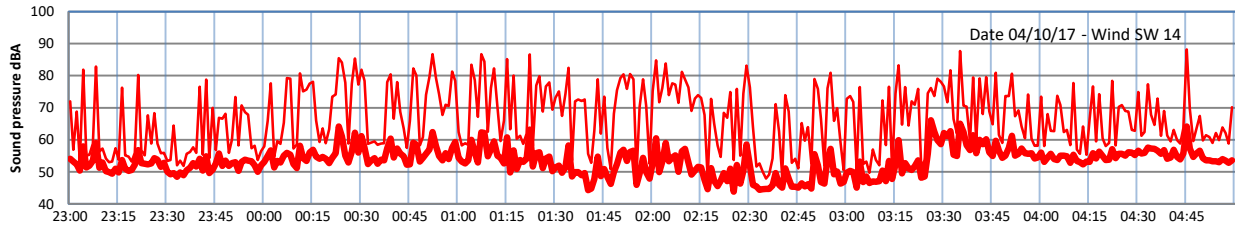

# LAZENBY + WILTON NIGHTTIME LEVELS

## Site 0 - LAZENBY DATA ONLY

Time  
Lazenby Laz max Site Site max