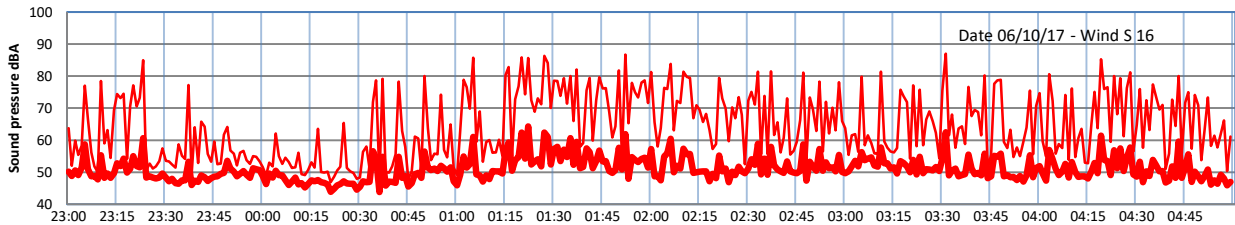

# LAZENBY + WILTON NIGHTTIME LEVELS

## Site 0 - LAZENBY DATA ONLY

Time  
Lazenby Laz max Site Site max