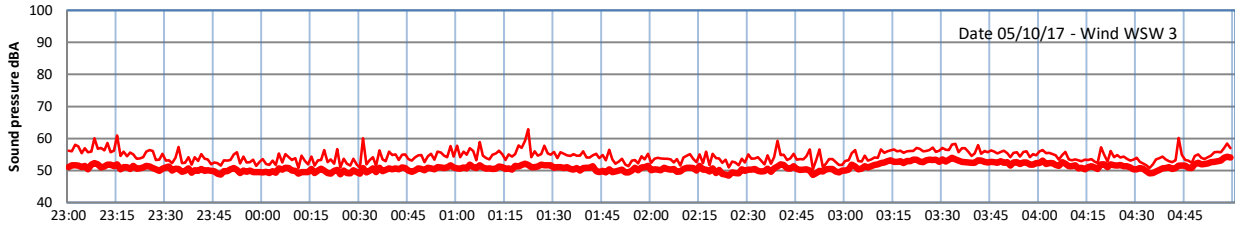

# LAZENBY + WILTON NIGHTTIME LEVELS

## Site 0 - LAZENBY DATA ONLY

Time  
Lazenby Laz max Site Site max