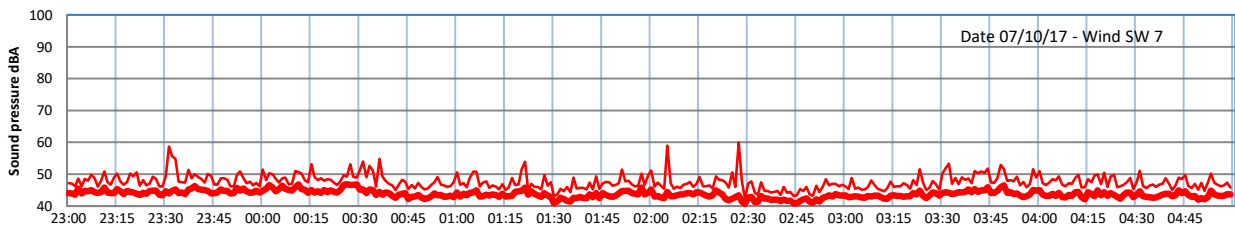

# LAZENBY + WILTON NIGHTTIME LEVELS

## Site 0 - LAZENBY DATA ONLY

Time  
Lazenby Laz max Site Site max