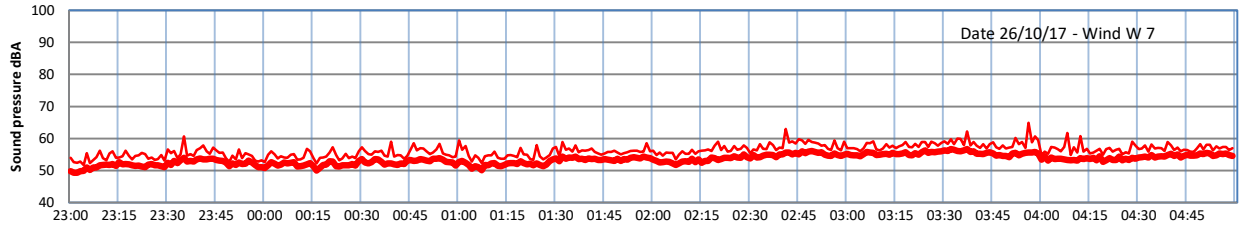

# LAZENBY + WILTON NIGHTTIME LEVELS

## Site 0 - LAZENBY DATA ONLY

Time

— Lazenby — Laz max — Site — Site max