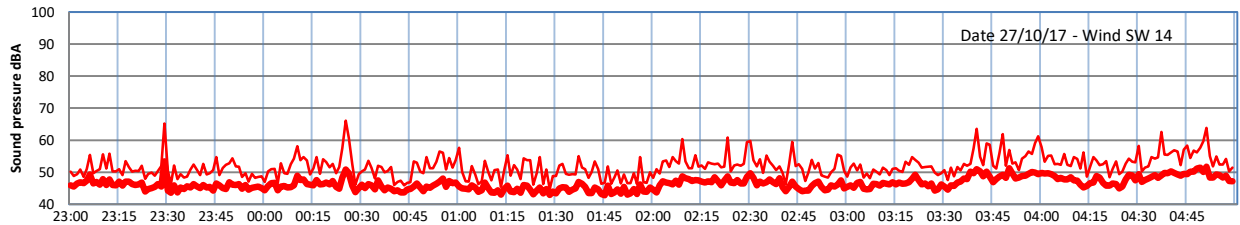

# LAZENBY + WILTON NIGHTTIME LEVELS

## Site 0 - LAZENBY DATA ONLY

Time

— Lazenby — Laz max — Site — Site max