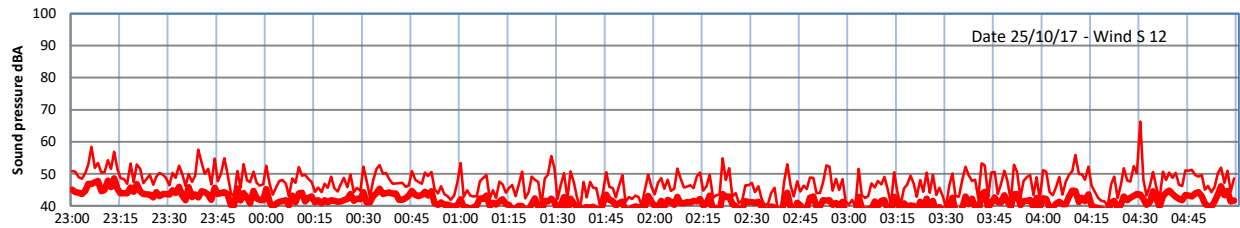

# LAZENBY + WILTON NIGHTTIME LEVELS

## Site 0 - LAZENBY DATA ONLY

Time

— Lazenby — Laz max — Site — Site max