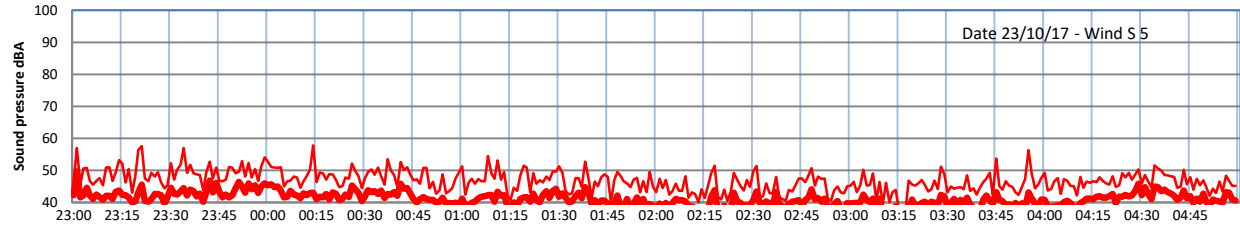

# LAZENBY + WILTON NIGHTTIME LEVELS

## Site 0 - LAZENBY DATA ONLY

Time

— Lazenby — Laz max — Site — Site max