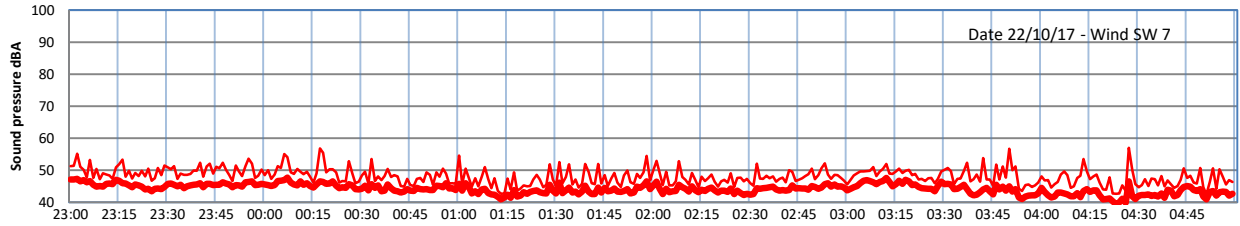

# LAZENBY + WILTON NIGHTTIME LEVELS

## Site 0 - LAZENBY DATA ONLY

Time

— Lazenby — Laz max — Site — Site max