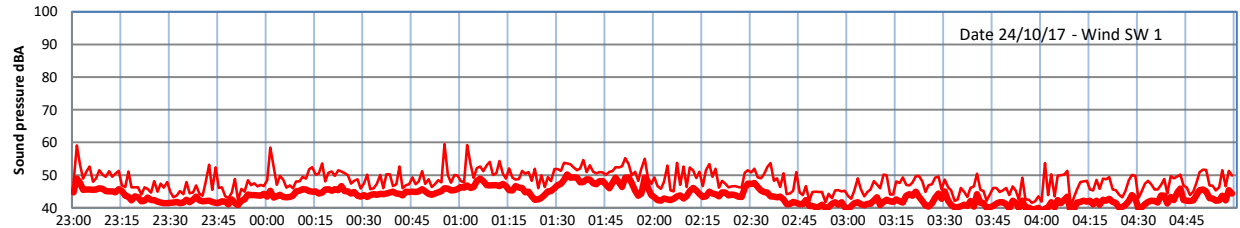

# LAZENBY + WILTON NIGHTTIME LEVELS

## Site 0 - LAZENBY DATA ONLY

Time

— Lazenby — Laz max — Site — Site max