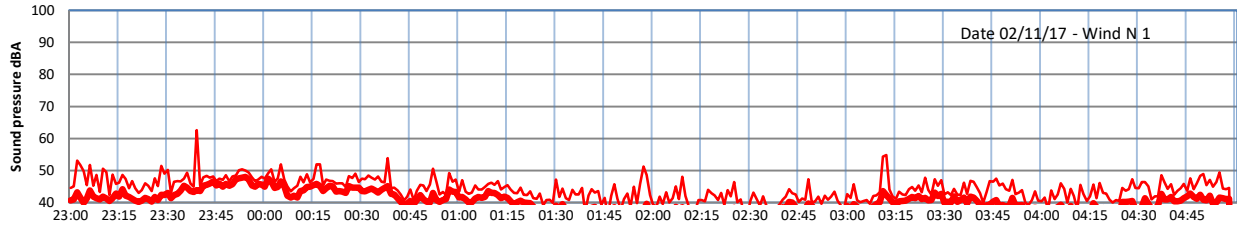

# LAZENBY + WILTON NIGHTTIME LEVELS

## Site 0 - LAZENBY DATA ONLY

Time  
Lazenby Laz max Site Site max