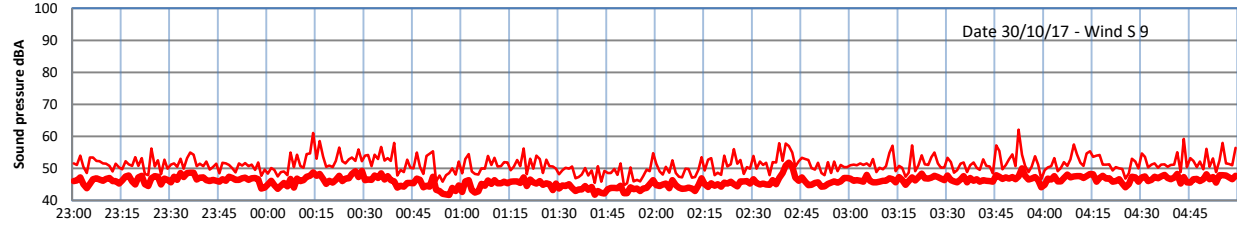

# LAZENBY + WILTON NIGHTTIME LEVELS

## Site 0 - LAZENBY DATA ONLY

Time  
Lazenby Laz max Site Site max