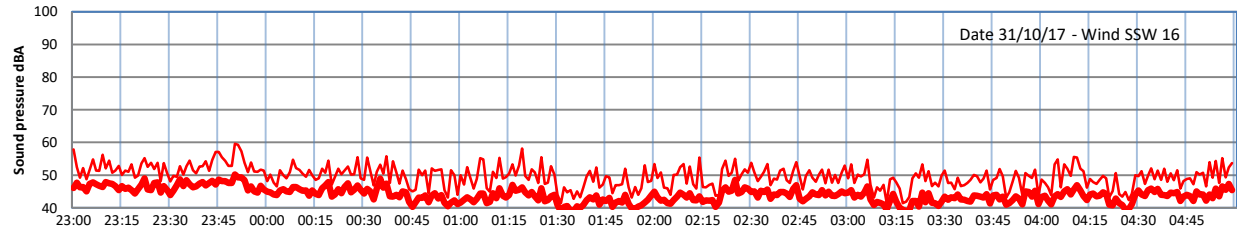

# LAZENBY + WILTON NIGHTTIME LEVELS

## Site 0 - LAZENBY DATA ONLY

Time  
Lazenby Laz max Site Site max