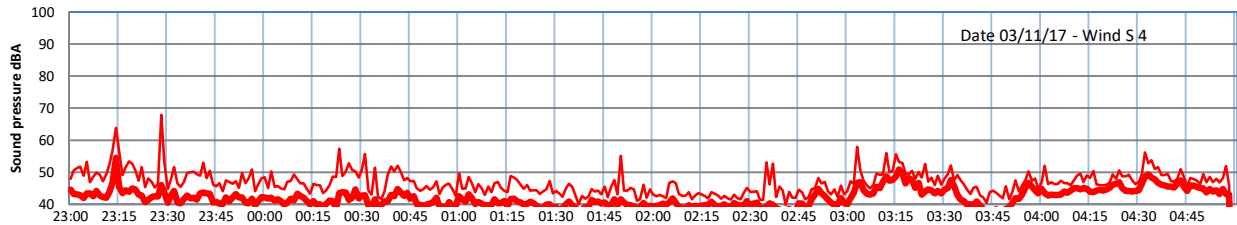

# LAZENBY + WILTON NIGHTTIME LEVELS

## Site 0 - LAZENBY DATA ONLY

Time  
Lazenby Laz max Site Site max