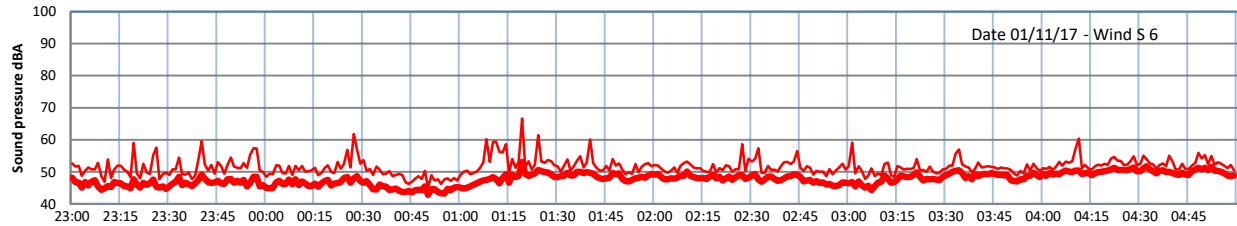

# LAZENBY + WILTON NIGHTTIME LEVELS

## Site 0 - LAZENBY DATA ONLY

Time  
Lazenby Laz max Site Site max