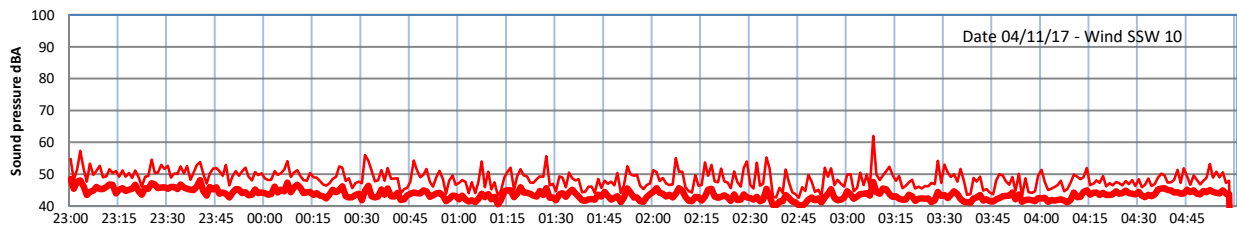

# LAZENBY + WILTON NIGHTTIME LEVELS

## Site 0 - LAZENBY DATA ONLY

Time  
Lazenby Laz max Site Site max