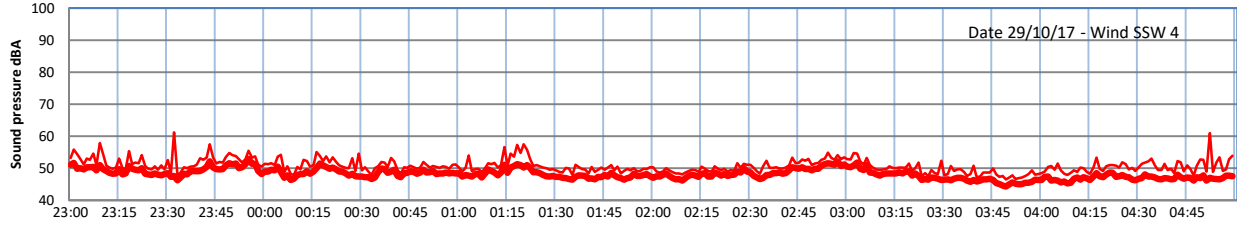

# LAZENBY + WILTON NIGHTTIME LEVELS

## Site 0 - LAZENBY DATA ONLY

Time  
Lazenby Laz max Site Site max