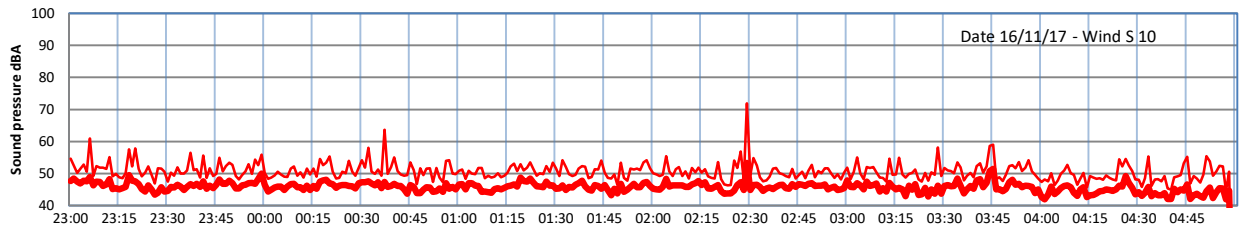

LAZENBY + WILTON NIGHTTIME LEVELS

Site 0 - LAZENBY DATA ONLY

Time
— Lazenby — Laz max — Site — Site max