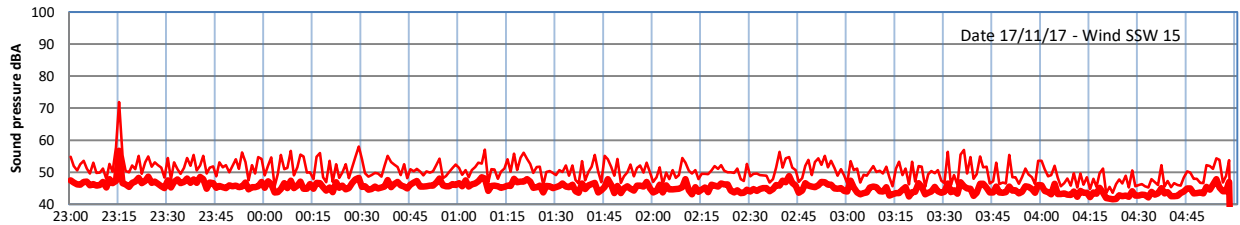

LAZENBY + WILTON NIGHTTIME LEVELS

Site 0 - LAZENBY DATA ONLY

Time
— Lazenby — Laz max — Site — Site max