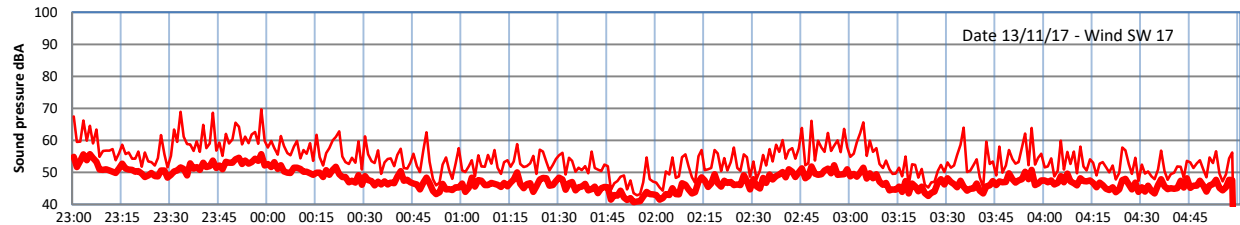

LAZENBY + WILTON NIGHTTIME LEVELS

Site 0 - LAZENBY DATA ONLY

Time
— Lazenby — Laz max — Site — Site max