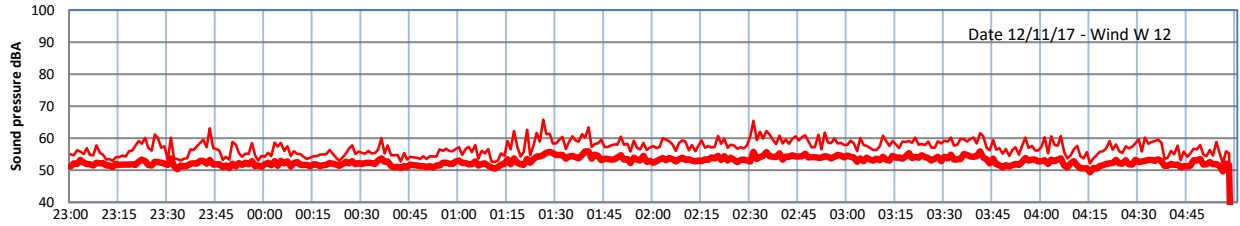

LAZENBY + WILTON NIGHTTIME LEVELS

Site 0 - LAZENBY DATA ONLY

Time
— Lazenby — Laz max — Site — Site max