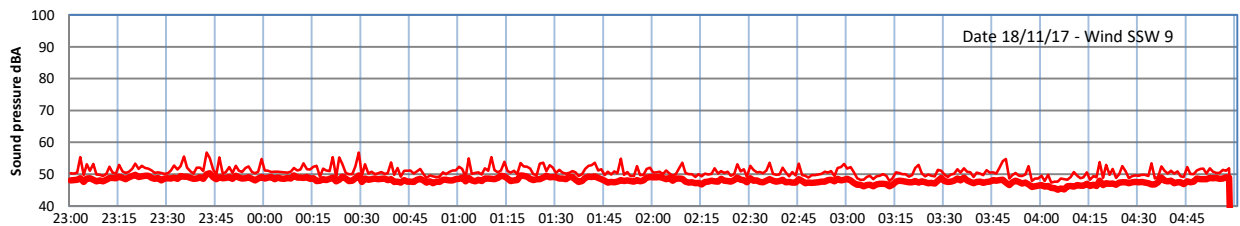

LAZENBY + WILTON NIGHTTIME LEVELS

Site 0 - LAZENBY DATA ONLY

Time
— Lazenby — Laz max — Site — Site max