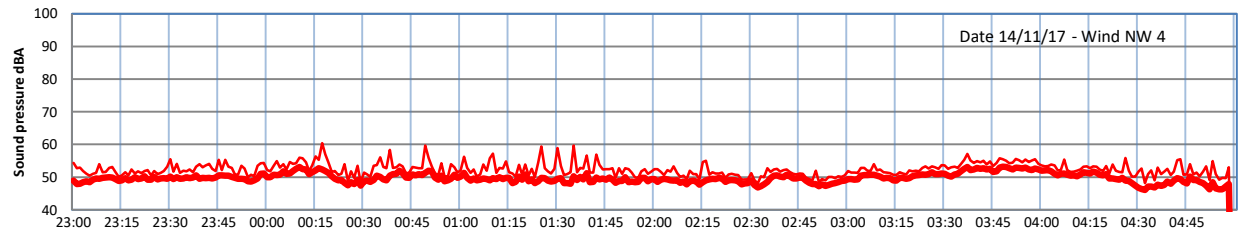

LAZENBY + WILTON NIGHTTIME LEVELS

Site 0 - LAZENBY DATA ONLY

Time
— Lazenby — Laz max — Site — Site max