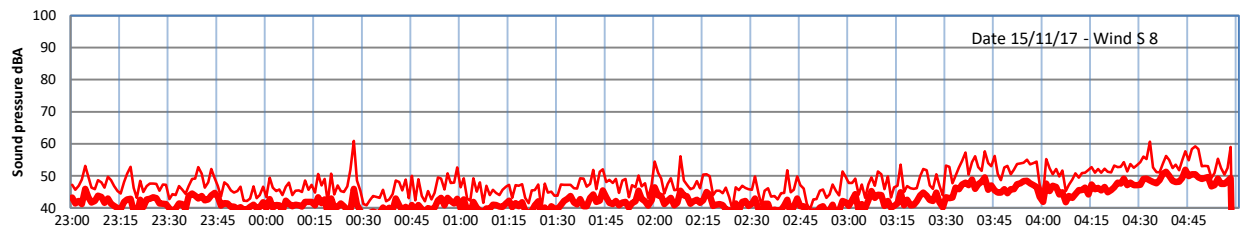

LAZENBY + WILTON NIGHTTIME LEVELS

Site 0 - LAZENBY DATA ONLY

Time
— Lazenby — Laz max — Site — Site max