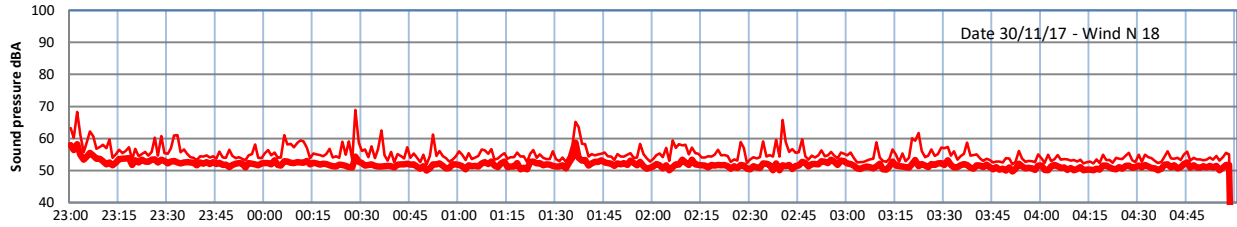

# LAZENBY + WILTON NIGHTTIME LEVELS

## Site 0 - LAZENBY DATA ONLY

Time  
— Lazenby — Laz max — Site — Site max