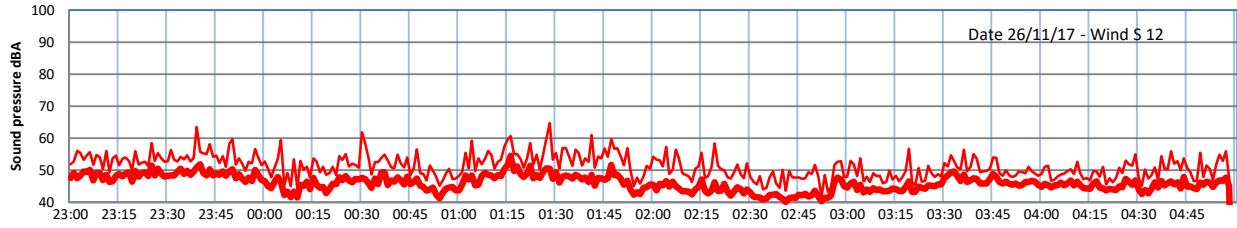

# LAZENBY + WILTON NIGHTTIME LEVELS

## Site 0 - LAZENBY DATA ONLY

Time  
— Lazenby — Laz max — Site — Site max