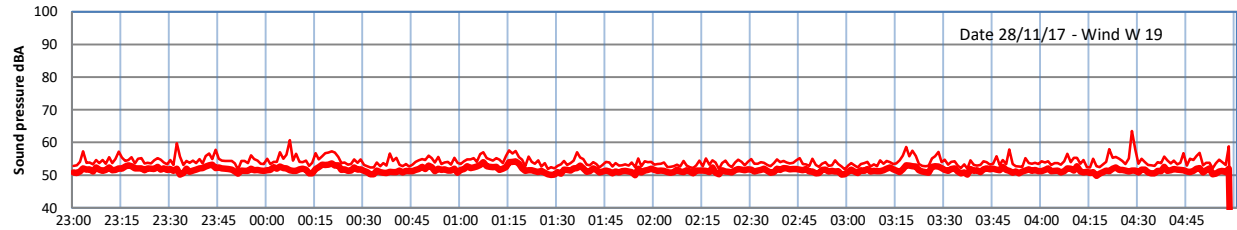

# LAZENBY + WILTON NIGHTTIME LEVELS

## Site 0 - LAZENBY DATA ONLY

Time  
— Lazenby — Laz max — Site — Site max