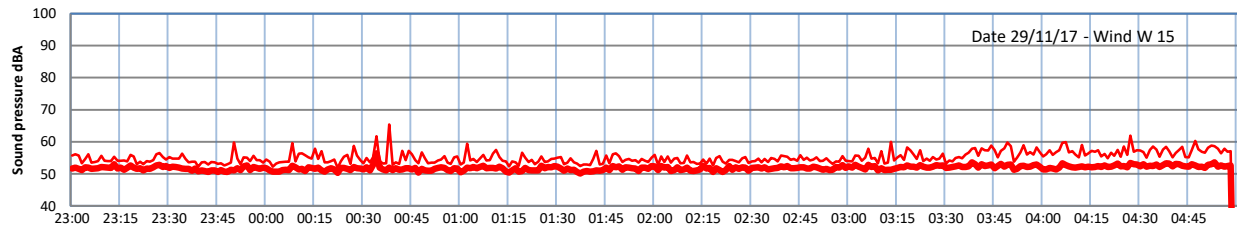

# LAZENBY + WILTON NIGHTTIME LEVELS

## Site 0 - LAZENBY DATA ONLY

Time  
— Lazenby — Laz max — Site — Site max