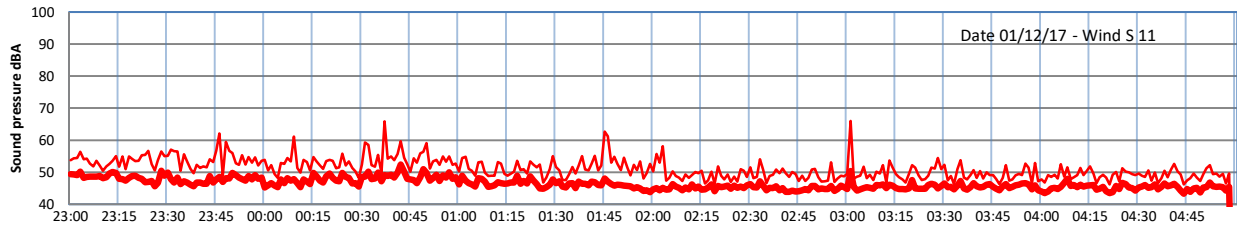

# LAZENBY + WILTON NIGHTTIME LEVELS

## Site 0 - LAZENBY DATA ONLY

Time  
— Lazenby — Laz max — Site — Site max