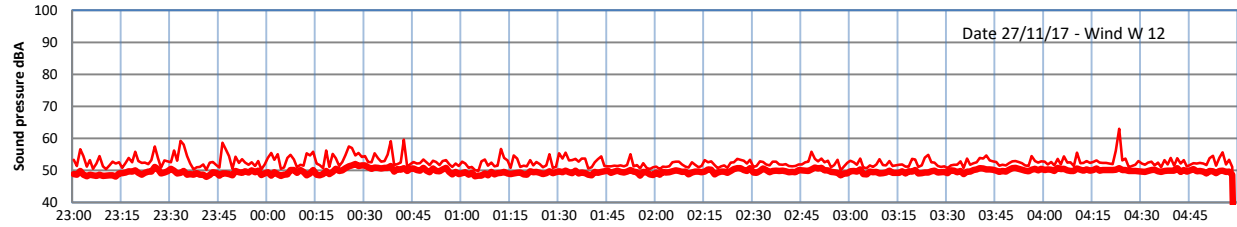

# LAZENBY + WILTON NIGHTTIME LEVELS

## Site 0 - LAZENBY DATA ONLY

Time  
— Lazenby — Laz max — Site — Site max