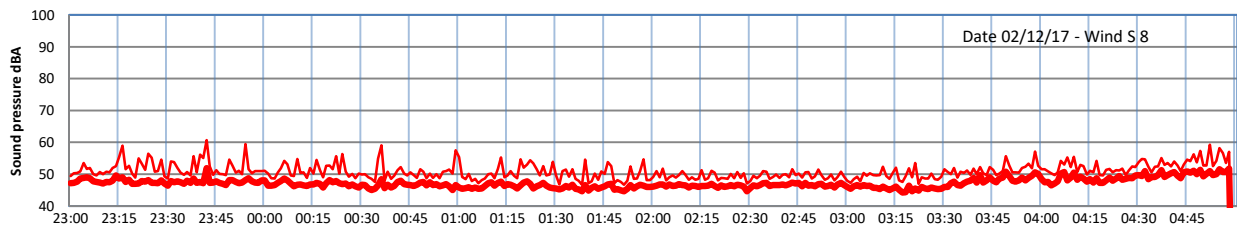

# LAZENBY + WILTON NIGHTTIME LEVELS

## Site 0 - LAZENBY DATA ONLY

Time  
— Lazenby — Laz max — Site — Site max