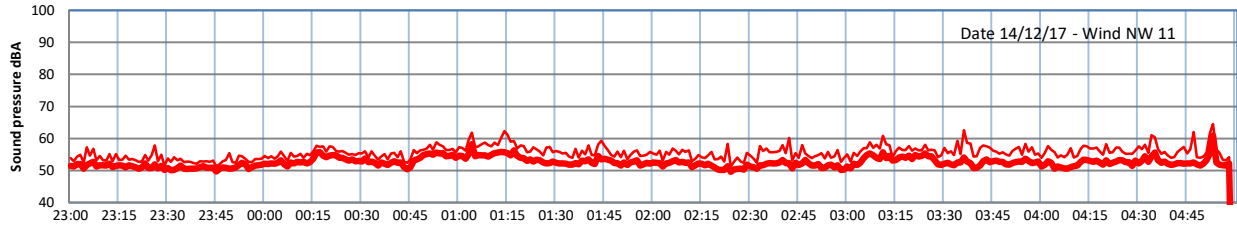

LAZENBY + WILTON NIGHTTIME LEVELS

Site 0 - LAZENBY DATA ONLY

Time
— Lazenby — Laz max — Site — Site max