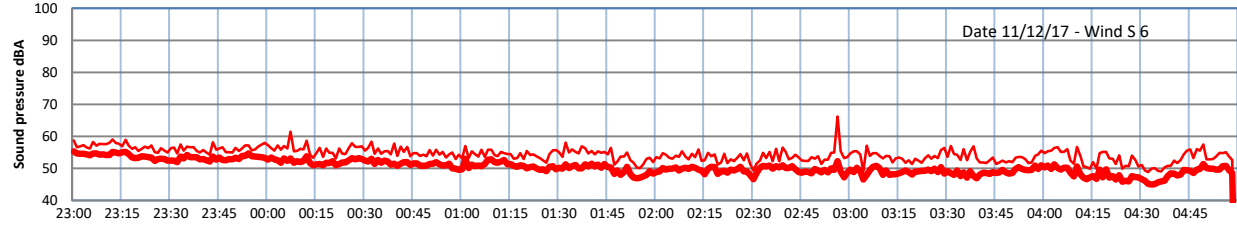

LAZENBY + WILTON NIGHTTIME LEVELS

Site 0 - LAZENBY DATA ONLY

Time
— Lazenby — Laz max — Site — Site max