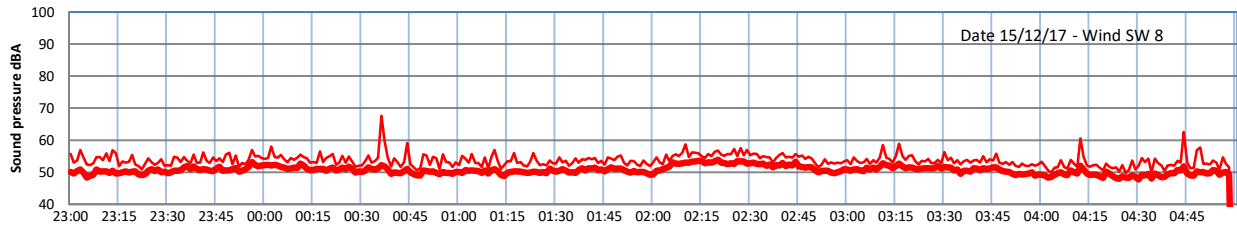

LAZENBY + WILTON NIGHTTIME LEVELS

Site 0 - LAZENBY DATA ONLY

Time
— Lazenby — Laz max — Site — Site max