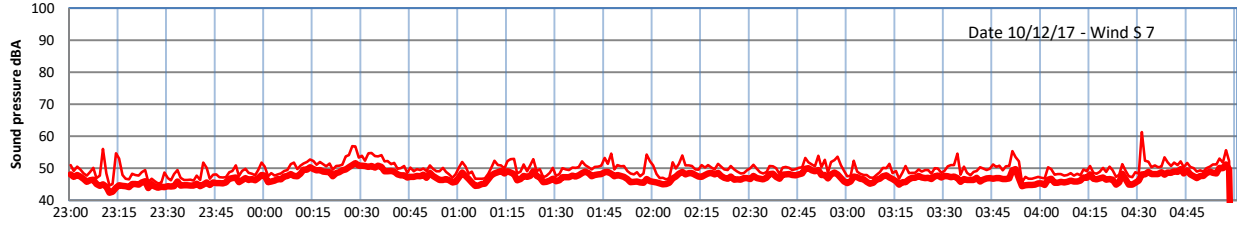

LAZENBY + WILTON NIGHTTIME LEVELS

Site 0 - LAZENBY DATA ONLY

Time
— Lazenby — Laz max — Site — Site max