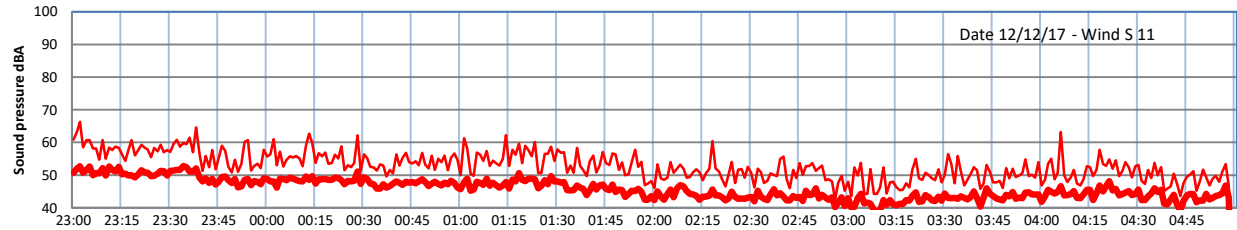

LAZENBY + WILTON NIGHTTIME LEVELS

Site 0 - LAZENBY DATA ONLY

Time
— Lazenby — Laz max — Site — Site max