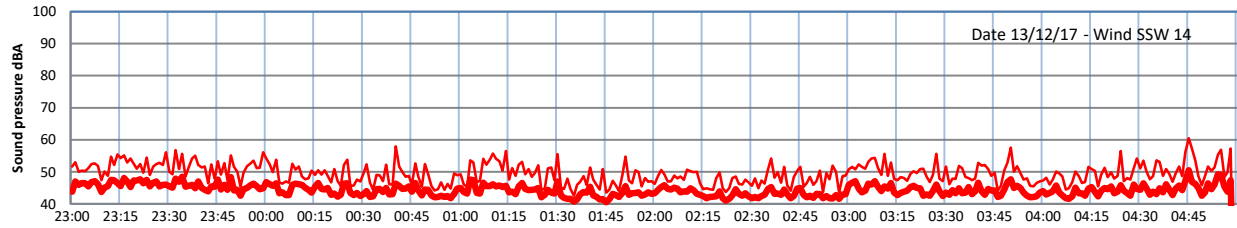

LAZENBY + WILTON NIGHTTIME LEVELS

Site 0 - LAZENBY DATA ONLY

Time
— Lazenby — Laz max — Site — Site max