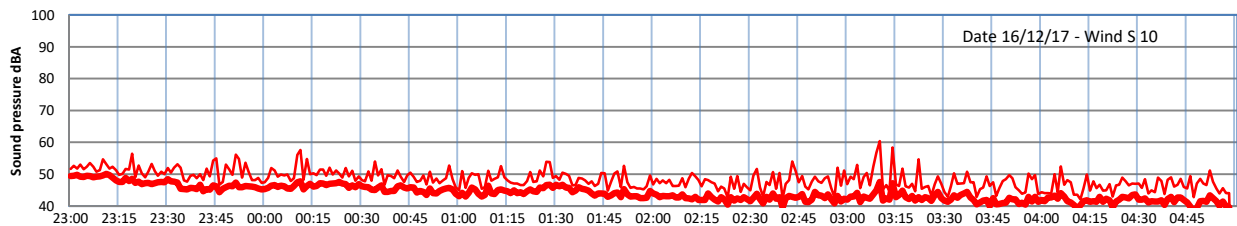

LAZENBY + WILTON NIGHTTIME LEVELS

Site 0 - LAZENBY DATA ONLY

Time
— Lazenby — Laz max — Site — Site max