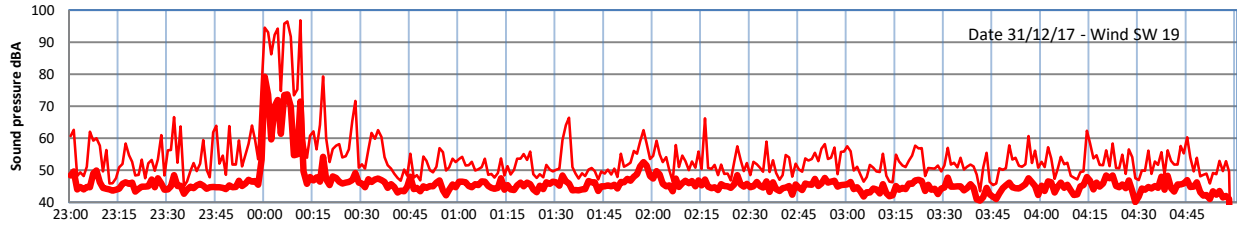

LAZENBY + WILTON NIGHTTIME LEVELS

Site 0 - LAZENBY DATA ONLY

Time
Lazenby Laz max Site Site max