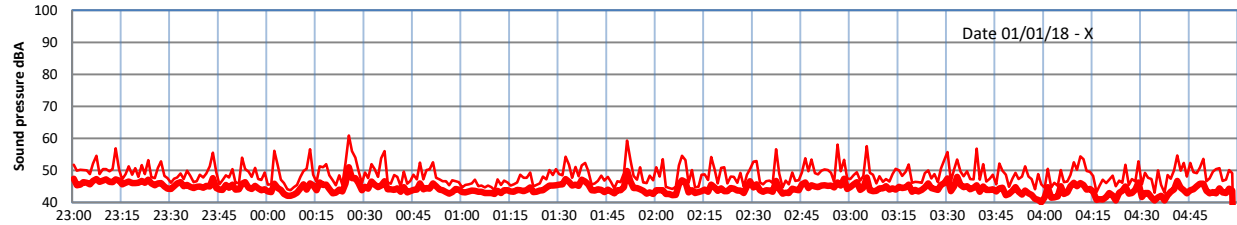

LAZENBY + WILTON NIGHTTIME LEVELS

Site 0 - LAZENBY DATA ONLY

Time
Lazenby Laz max Site Site max