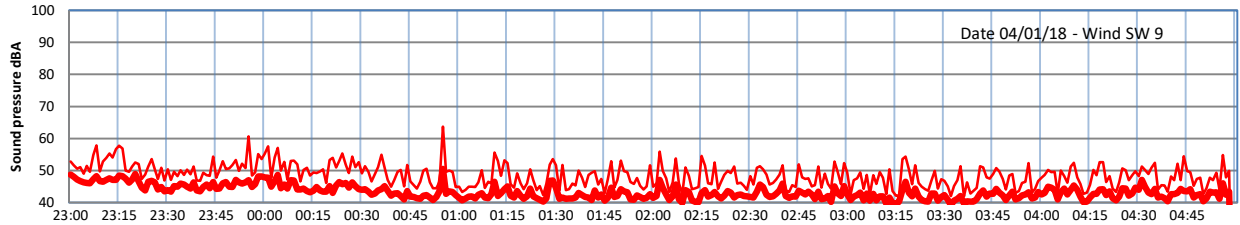

LAZENBY + WILTON NIGHTTIME LEVELS

Site 0 - LAZENBY DATA ONLY

Time

— Lazenby — Laz max — Site — Site max