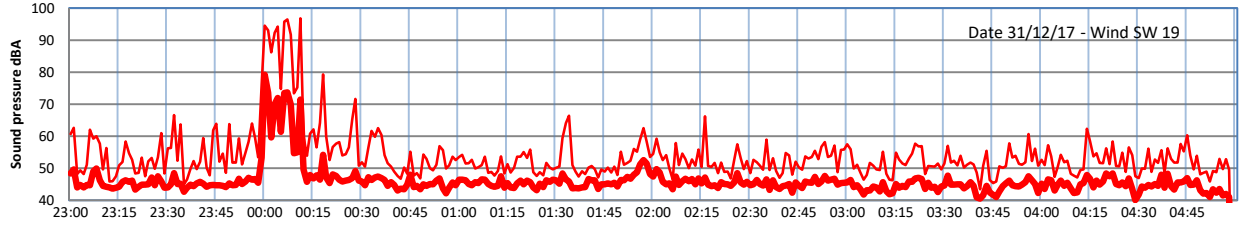

LAZENBY + WILTON NIGHTTIME LEVELS

Site 0 - LAZENBY DATA ONLY

Time

— Lazenby — Laz max — Site — Site max