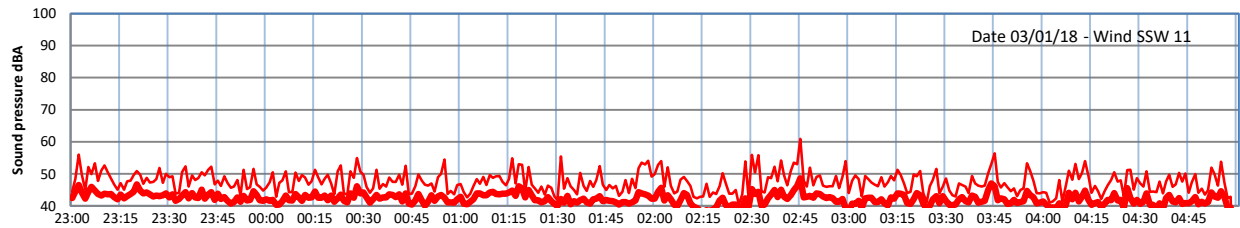

LAZENBY + WILTON NIGHTTIME LEVELS

Site 0 - LAZENBY DATA ONLY

Time

— Lazenby — Laz max — Site — Site max