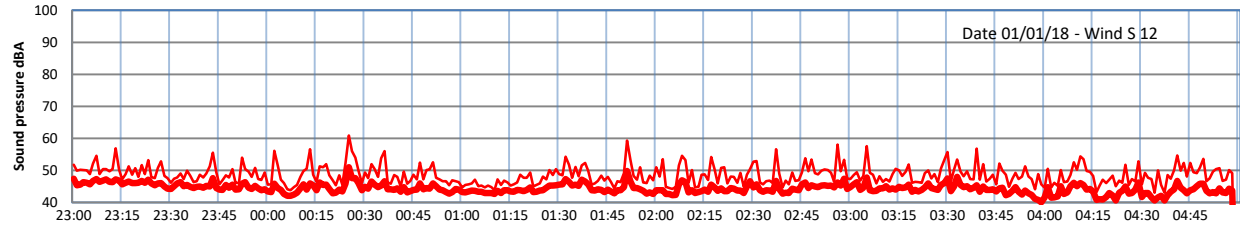

LAZENBY + WILTON NIGHTTIME LEVELS

Site 0 - LAZENBY DATA ONLY

Time

— Lazenby — Laz max — Site — Site max