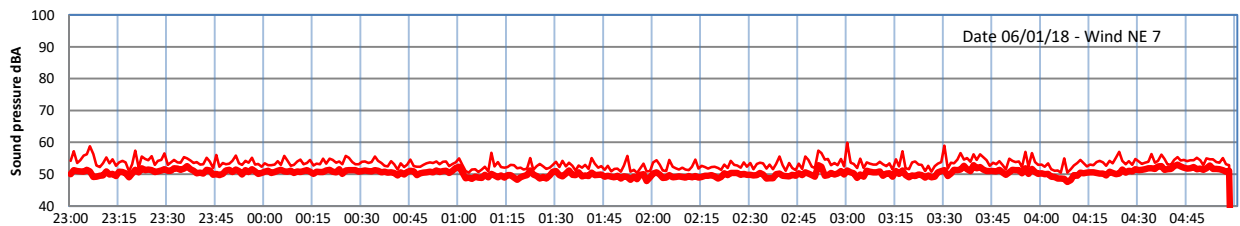

LAZENBY + WILTON NIGHTTIME LEVELS

Site 0 - LAZENBY DATA ONLY

Time

— Lazenby — Laz max — Site — Site max