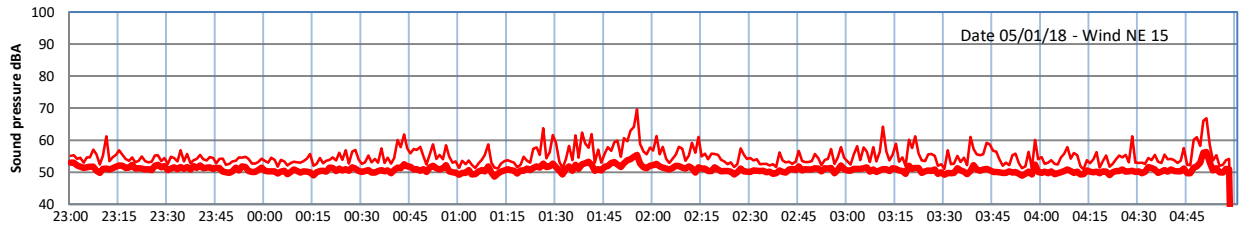

LAZENBY + WILTON NIGHTTIME LEVELS

Site 0 - LAZENBY DATA ONLY

Time

— Lazenby — Laz max — Site — Site max