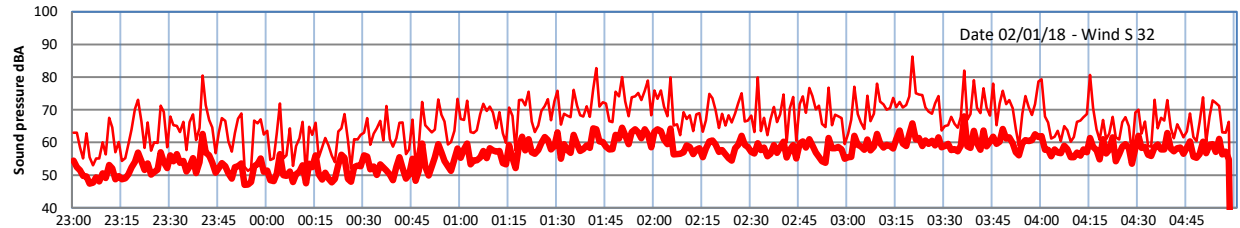

LAZENBY + WILTON NIGHTTIME LEVELS

Site 0 - LAZENBY DATA ONLY

Time

— Lazenby — Laz max — Site — Site max