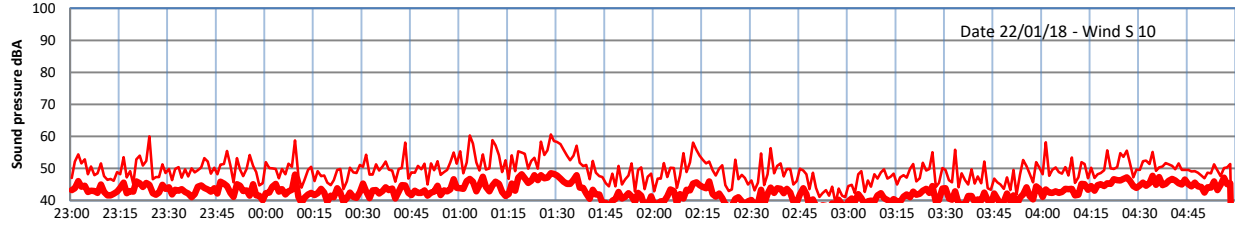

LAZENBY + WILTON NIGHTTIME LEVELS

Site 0 - LAZENBY DATA ONLY

Time
— Lazenby — Laz max — Site — Site max