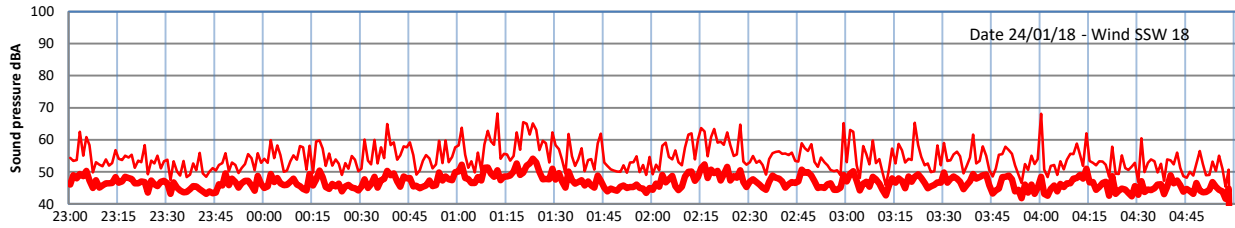

LAZENBY + WILTON NIGHTTIME LEVELS

Site 0 - LAZENBY DATA ONLY

Time
— Lazenby — Laz max — Site — Site max