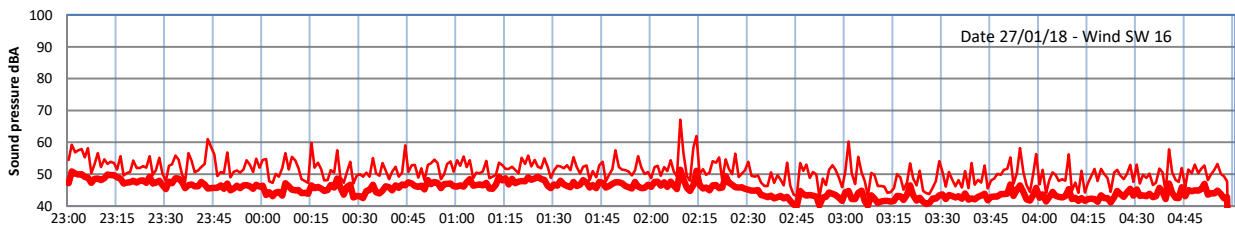

LAZENBY + WILTON NIGHTTIME LEVELS

Site 0 - LAZENBY DATA ONLY

Time
— Lazenby — Laz max — Site — Site max