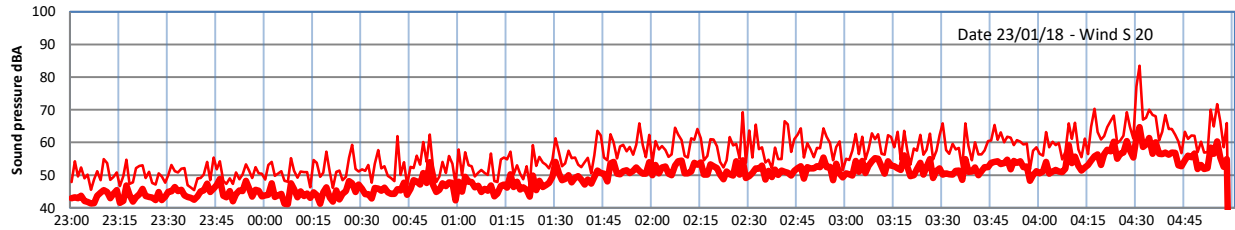

LAZENBY + WILTON NIGHTTIME LEVELS

Site 0 - LAZENBY DATA ONLY

Time
— Lazenby — Laz max — Site — Site max