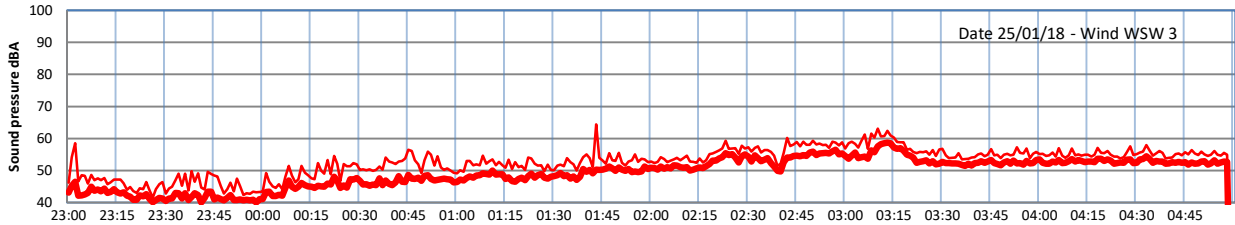

LAZENBY + WILTON NIGHTTIME LEVELS

Site 0 - LAZENBY DATA ONLY

Time
— Lazenby — Laz max — Site — Site max