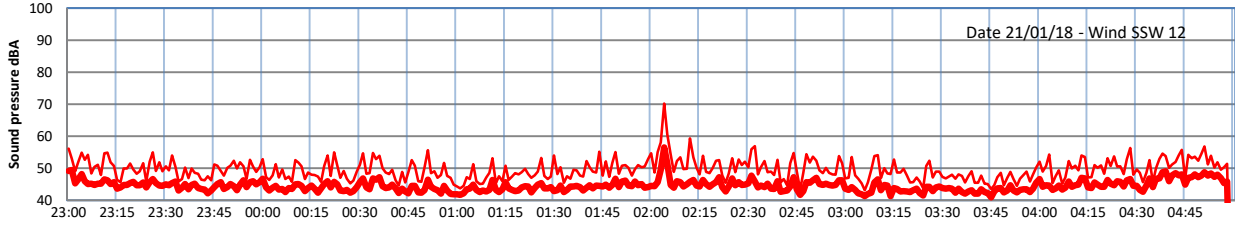

LAZENBY + WILTON NIGHTTIME LEVELS

Site 0 - LAZENBY DATA ONLY

Time
— Lazenby — Laz max — Site — Site max