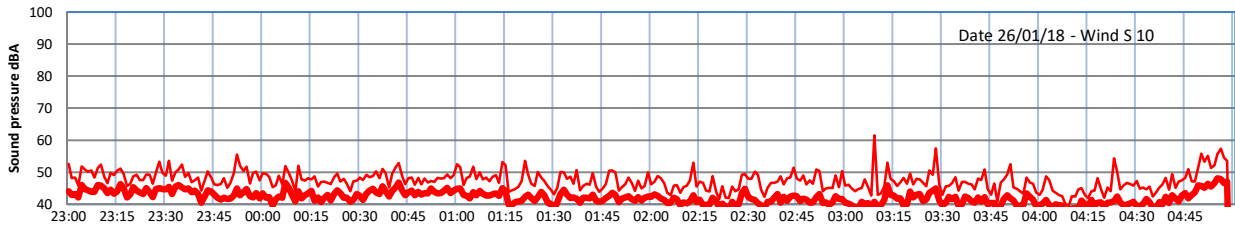

LAZENBY + WILTON NIGHTTIME LEVELS

Site 0 - LAZENBY DATA ONLY

Time
— Lazenby — Laz max — Site — Site max