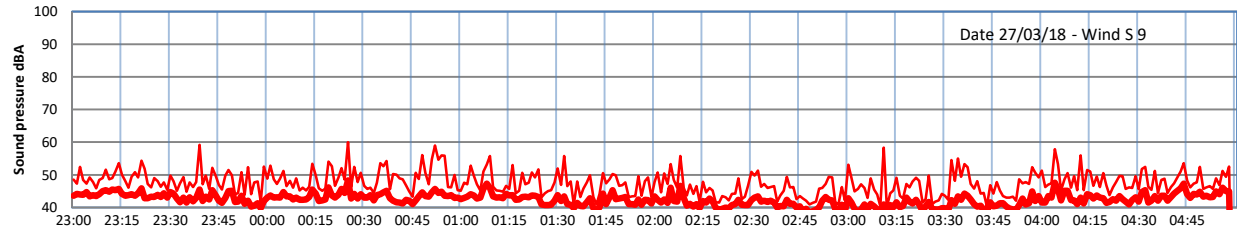

LAZENBY + WILTON NIGHTTIME LEVELS

Site 0 - LAZENBY DATA ONLY

Time
— Lazenby — Laz max — Site — Site max