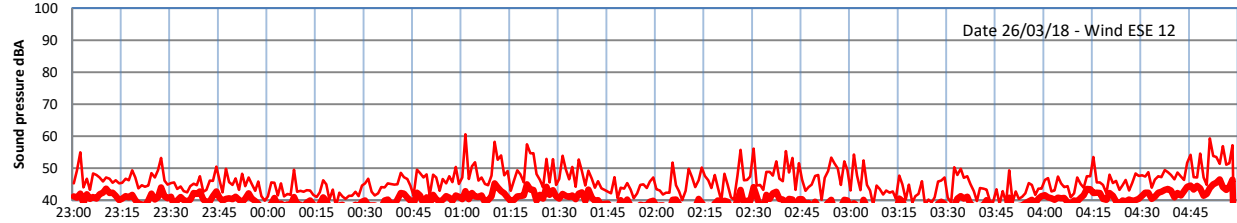

LAZENBY + WILTON NIGHTTIME LEVELS

Site 0 - LAZENBY DATA ONLY

Time
— Lazenby — Laz max — Site — Site max