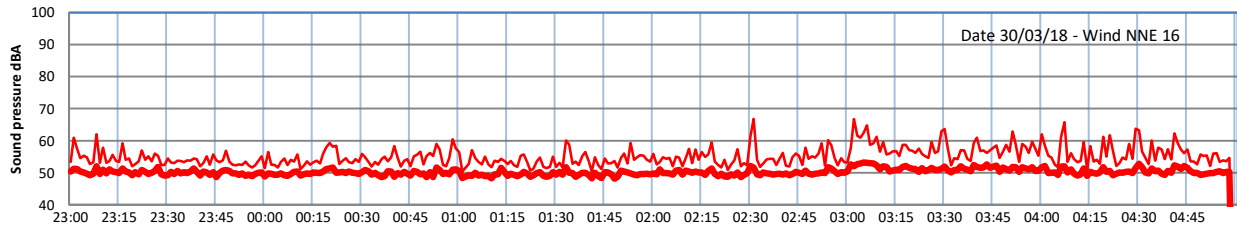

LAZENBY + WILTON NIGHTTIME LEVELS

Site 0 - LAZENBY DATA ONLY

Time
— Lazenby — Laz max — Site — Site max