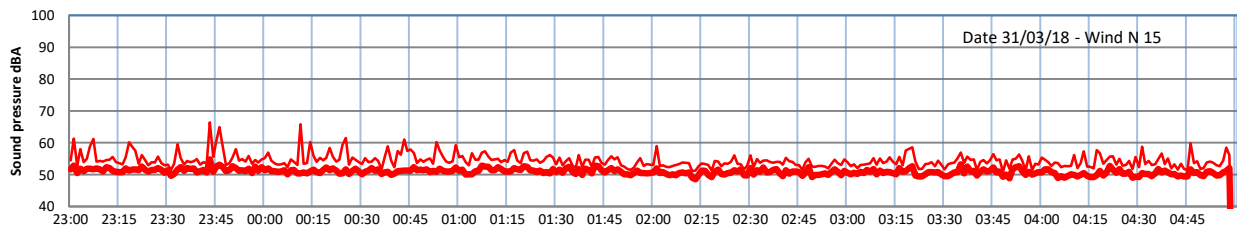

LAZENBY + WILTON NIGHTTIME LEVELS

Site 0 - LAZENBY DATA ONLY

Time
— Lazenby — Laz max — Site — Site max