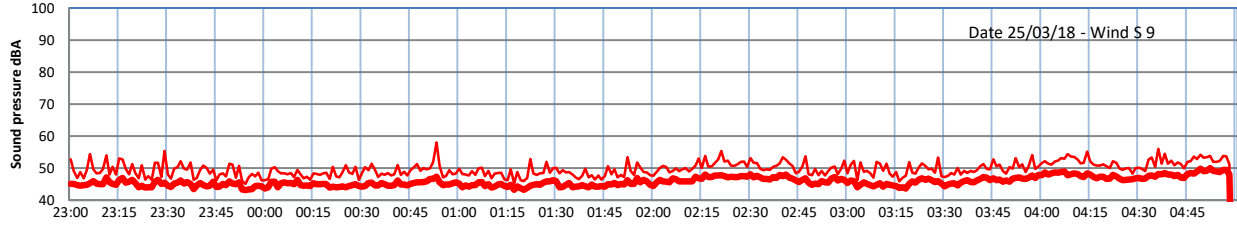

LAZENBY + WILTON NIGHTTIME LEVELS

Site 0 - LAZENBY DATA ONLY

Time
— Lazenby — Laz max — Site — Site max