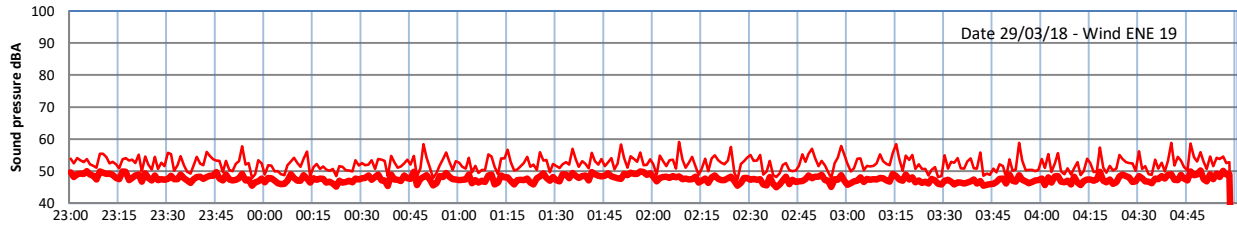

LAZENBY + WILTON NIGHTTIME LEVELS

Site 0 - LAZENBY DATA ONLY

Time
— Lazenby — Laz max — Site — Site max