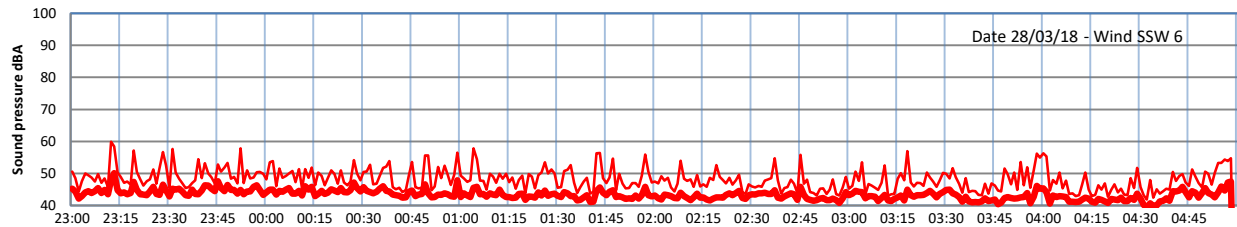

LAZENBY + WILTON NIGHTTIME LEVELS

Site 0 - LAZENBY DATA ONLY

Time
— Lazenby — Laz max — Site — Site max