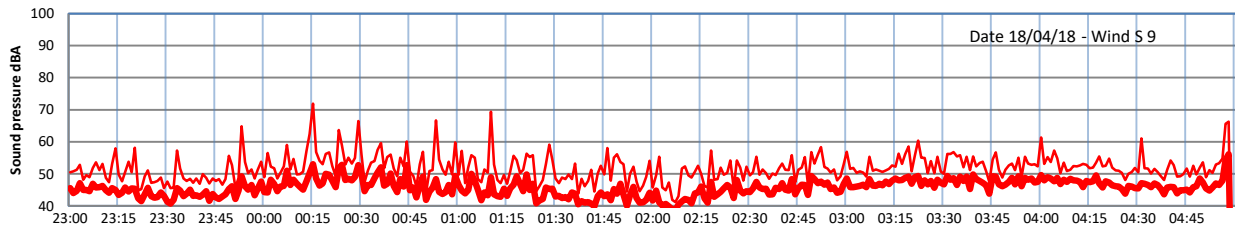

LAZENBY + WILTON NIGHTTIME LEVELS

Site 0 - LAZENBY DATA ONLY

Time
— Lazenby — Laz max — Site — Site max