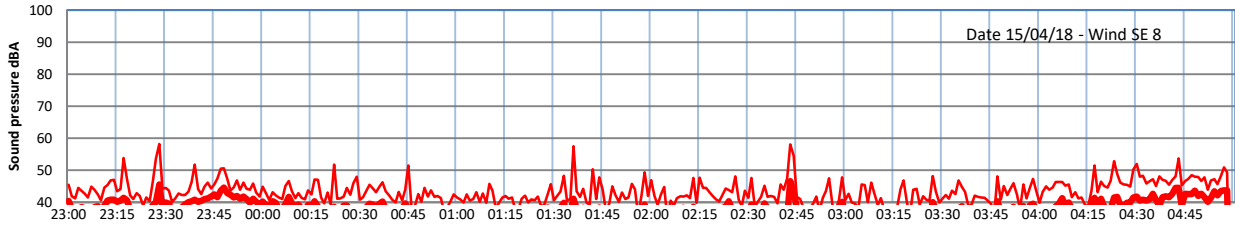

LAZENBY + WILTON NIGHTTIME LEVELS

Site 0 - LAZENBY DATA ONLY

Time
— Lazenby — Laz max — Site — Site max