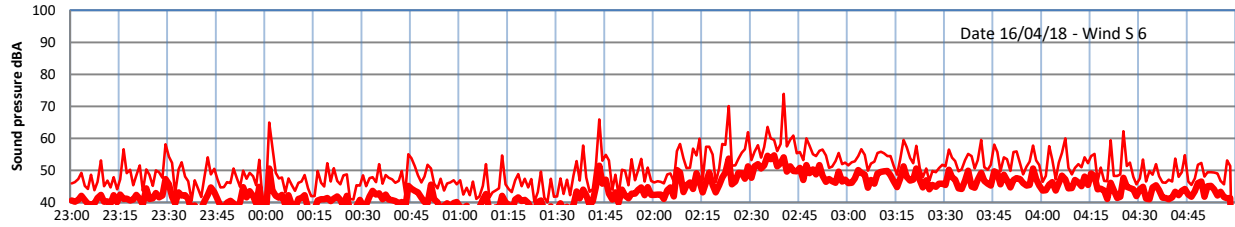

LAZENBY + WILTON NIGHTTIME LEVELS

Site 0 - LAZENBY DATA ONLY

Time
— Lazenby — Laz max — Site — Site max