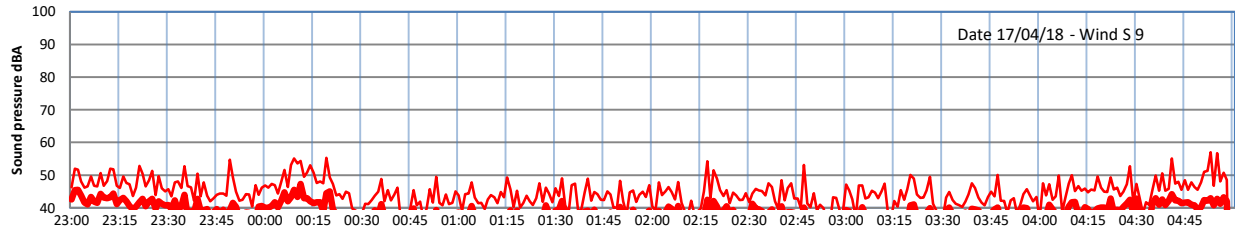

LAZENBY + WILTON NIGHTTIME LEVELS

Site 0 - LAZENBY DATA ONLY

Time
— Lazenby — Laz max — Site — Site max