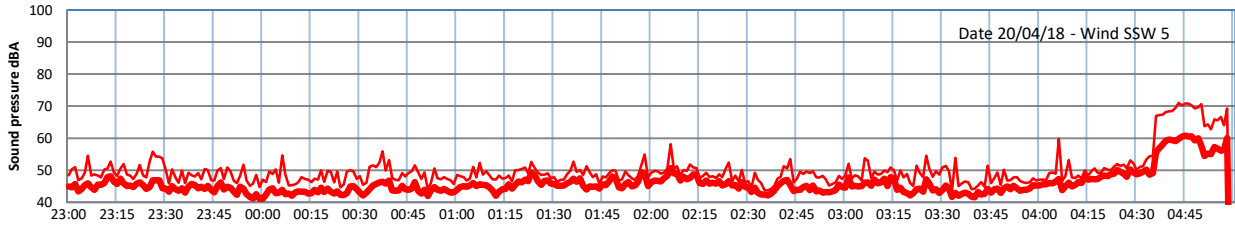

LAZENBY + WILTON NIGHTTIME LEVELS

Site 0 - LAZENBY DATA ONLY

Time
— Lazenby — Laz max — Site — Site max