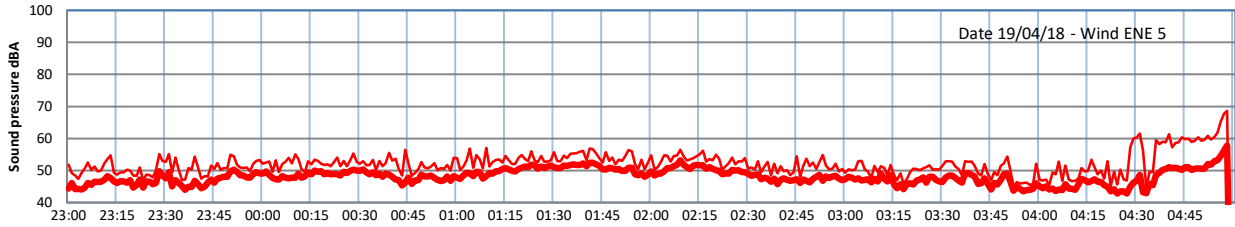

LAZENBY + WILTON NIGHTTIME LEVELS

Site 0 - LAZENBY DATA ONLY

Time
— Lazenby — Laz max — Site — Site max