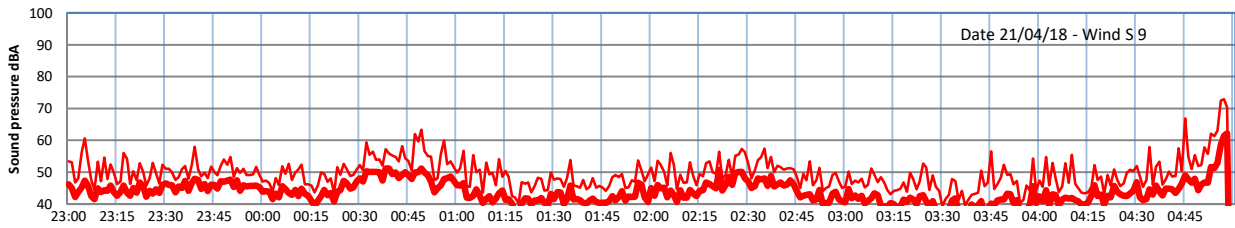

LAZENBY + WILTON NIGHTTIME LEVELS

Site 0 - LAZENBY DATA ONLY

Time
— Lazenby — Laz max — Site — Site max