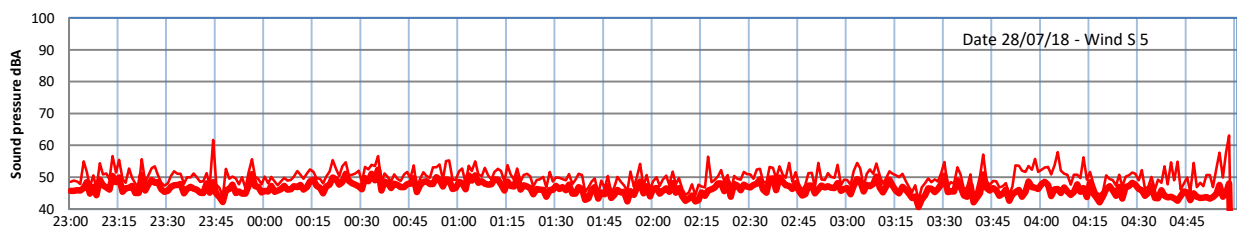

LAZENBY + WILTON NIGHTTIME LEVELS

Site 0 - LAZENBY DATA ONLY

Time

— Lazenby — Laz max — Site — Site max