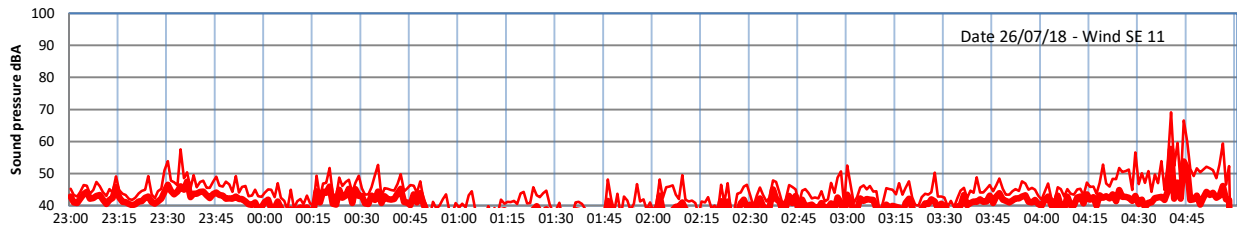

LAZENBY + WILTON NIGHTTIME LEVELS

Site 0 - LAZENBY DATA ONLY

Time

— Lazenby — Laz max — Site — Site max