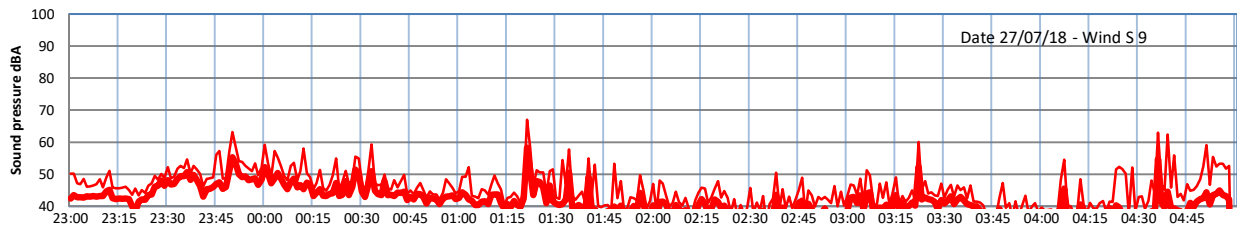

LAZENBY + WILTON NIGHTTIME LEVELS

Site 0 - LAZENBY DATA ONLY

Time

— Lazenby — Laz max — Site — Site max