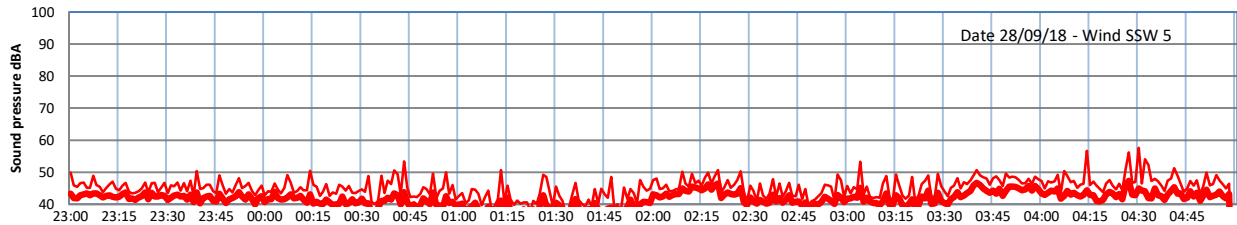

LAZENBY + WILTON NIGHTTIME LEVELS

Site 0 - LAZENBY DATA ONLY

Time
— Lazenby — Laz max — Site — Site max