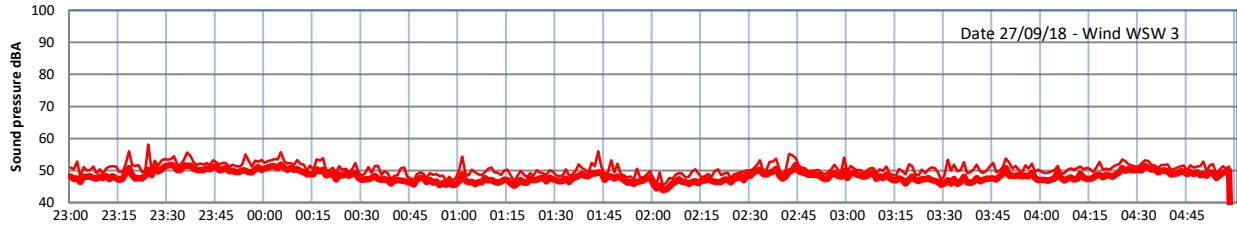

LAZENBY + WILTON NIGHTTIME LEVELS

Site 0 - LAZENBY DATA ONLY

Time
— Lazenby — Laz max — Site — Site max