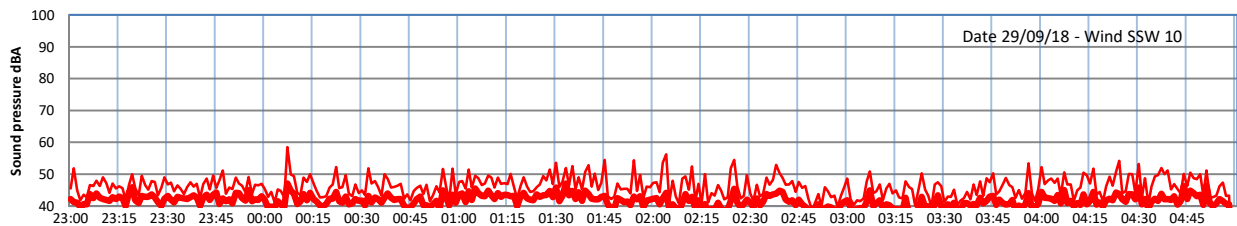

LAZENBY + WILTON NIGHTTIME LEVELS

Site 0 - LAZENBY DATA ONLY

Time
— Lazenby — Laz max — Site — Site max