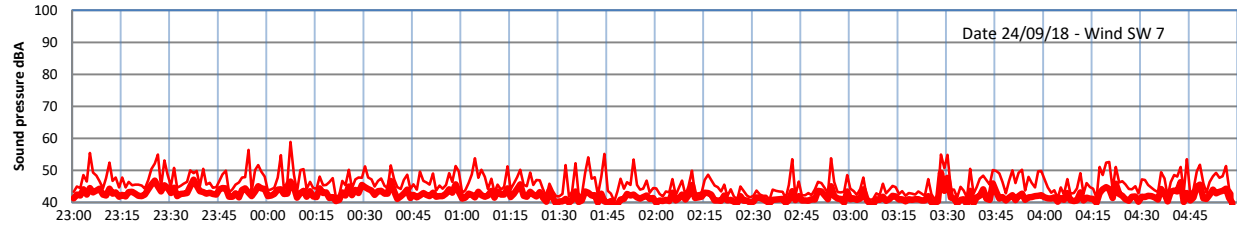

LAZENBY + WILTON NIGHTTIME LEVELS

Site 0 - LAZENBY DATA ONLY

Time
— Lazenby — Laz max — Site — Site max