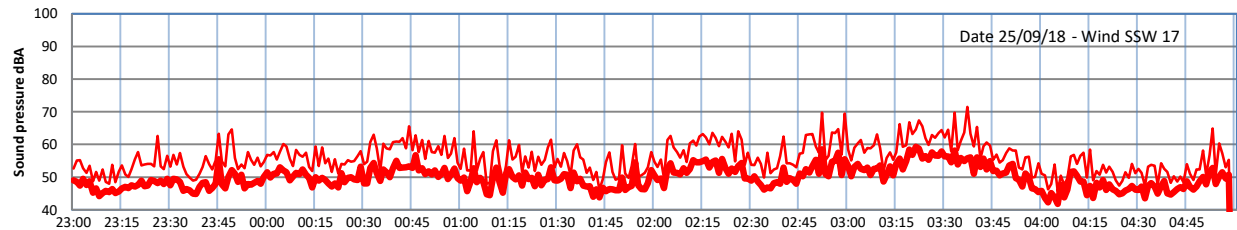

LAZENBY + WILTON NIGHTTIME LEVELS

Site 0 - LAZENBY DATA ONLY

Time
— Lazenby — Laz max — Site — Site max