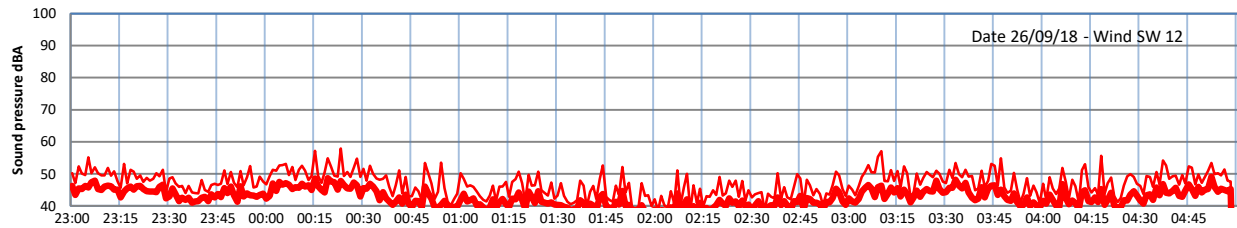

LAZENBY + WILTON NIGHTTIME LEVELS

Site 0 - LAZENBY DATA ONLY

Time
— Lazenby — Laz max — Site — Site max