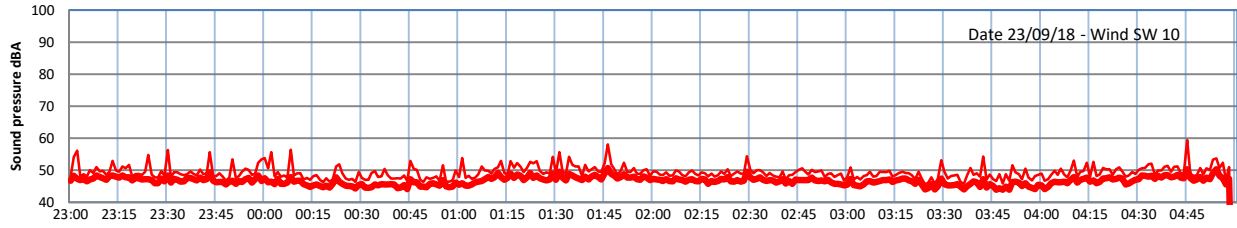

LAZENBY + WILTON NIGHTTIME LEVELS

Site 0 - LAZENBY DATA ONLY

Time
— Lazenby — Laz max — Site — Site max