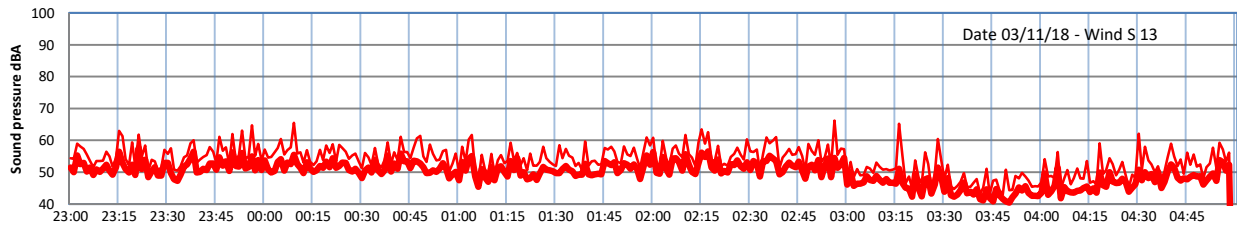

# LAZENBY + WILTON NIGHTTIME LEVELS

## Site 0 - LAZENBY DATA ONLY

Time  
— Lazenby — Laz max — Site — Site max