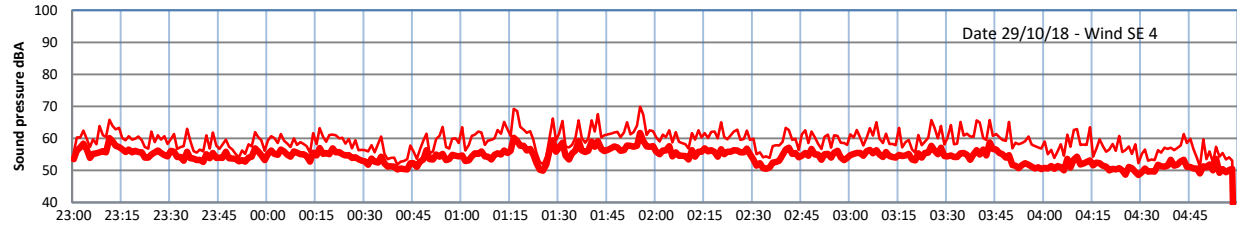

# LAZENBY + WILTON NIGHTTIME LEVELS

## Site 0 - LAZENBY DATA ONLY

Time  
— Lazenby — Laz max — Site — Site max