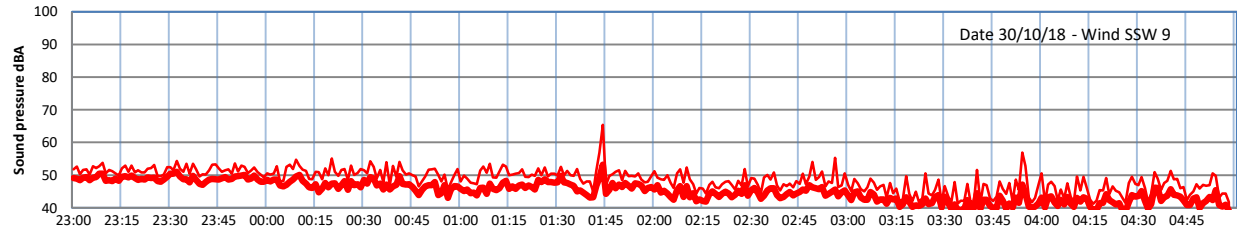

# LAZENBY + WILTON NIGHTTIME LEVELS

## Site 0 - LAZENBY DATA ONLY

Time  
— Lazenby — Laz max — Site — Site max