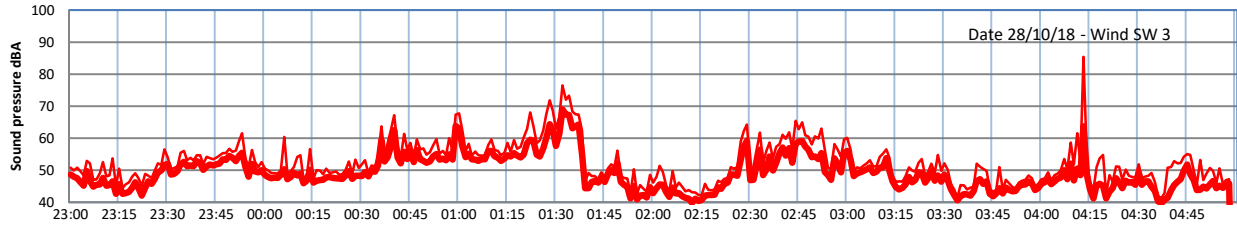

# LAZENBY + WILTON NIGHTTIME LEVELS

## Site 0 - LAZENBY DATA ONLY

Time  
— Lazenby — Laz max — Site — Site max