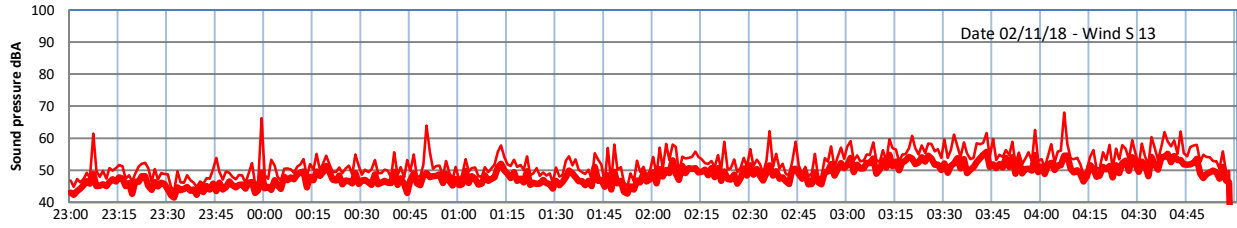

# LAZENBY + WILTON NIGHTTIME LEVELS

## Site 0 - LAZENBY DATA ONLY

Time  
— Lazenby — Laz max — Site — Site max