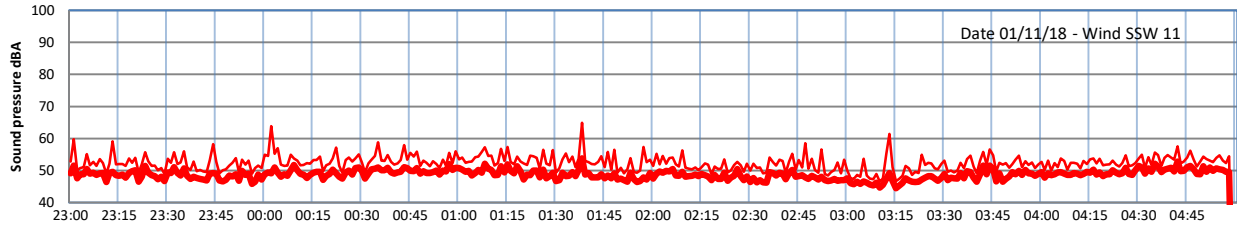

# LAZENBY + WILTON NIGHTTIME LEVELS

## Site 0 - LAZENBY DATA ONLY

Time  
— Lazenby — Laz max — Site — Site max