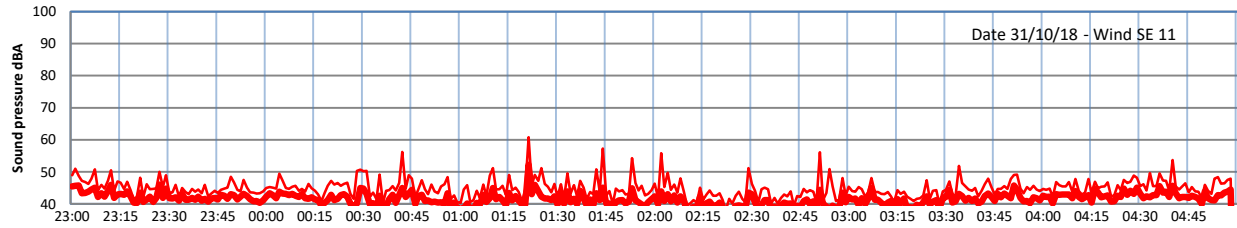

# LAZENBY + WILTON NIGHTTIME LEVELS

## Site 0 - LAZENBY DATA ONLY

Time  
— Lazenby — Laz max — Site — Site max