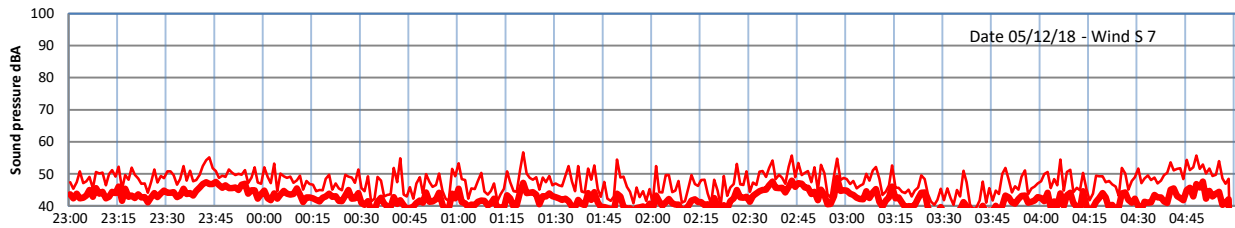

# LAZENBY + WILTON NIGHTTIME LEVELS

## Site 0 - LAZENBY DATA ONLY

Time  
— Lazenby — Laz max — Site — Site max