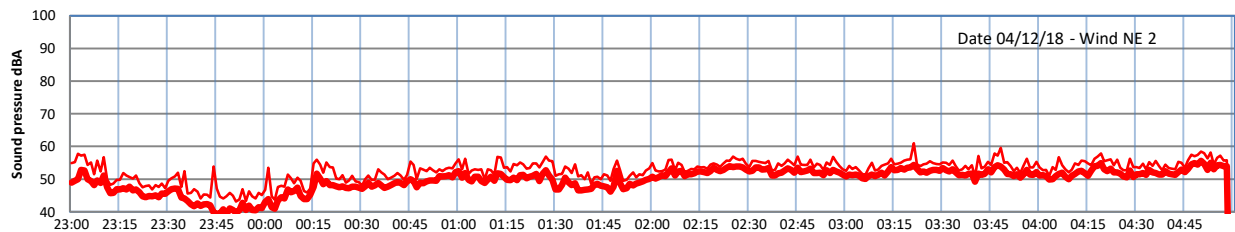

# LAZENBY + WILTON NIGHTTIME LEVELS

## Site 0 - LAZENBY DATA ONLY

Time  
— Lazenby — Laz max — Site — Site max