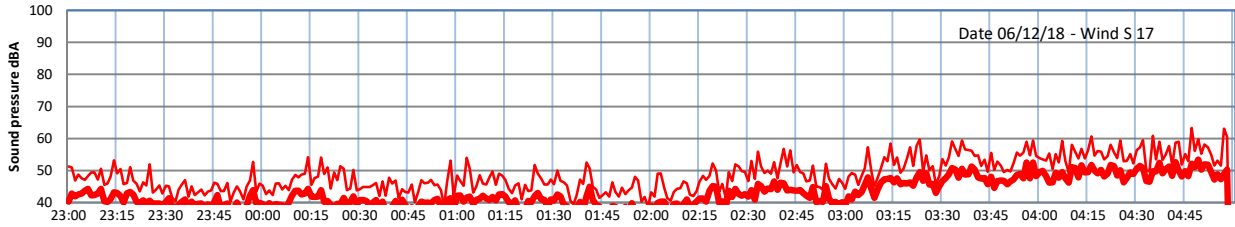

# LAZENBY + WILTON NIGHTTIME LEVELS

## Site 0 - LAZENBY DATA ONLY

Time  
— Lazenby — Laz max — Site — Site max