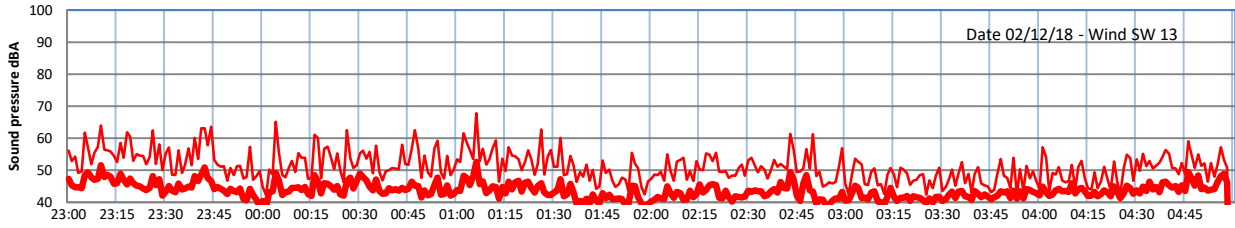

# LAZENBY + WILTON NIGHTTIME LEVELS

## Site 0 - LAZENBY DATA ONLY

Time  
— Lazenby — Laz max — Site — Site max