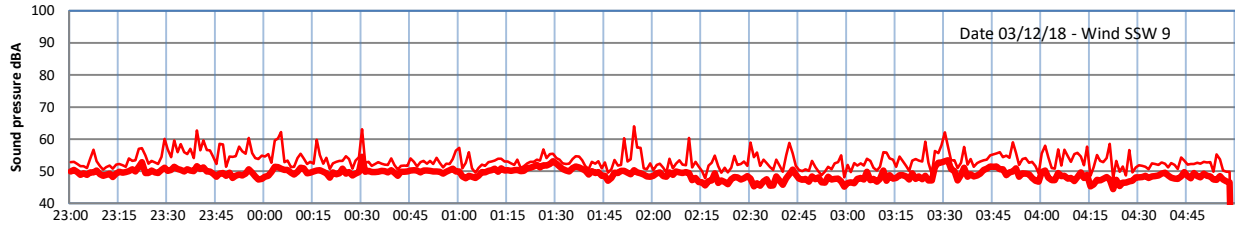

# LAZENBY + WILTON NIGHTTIME LEVELS

## Site 0 - LAZENBY DATA ONLY

Time  
— Lazenby — Laz max — Site — Site max