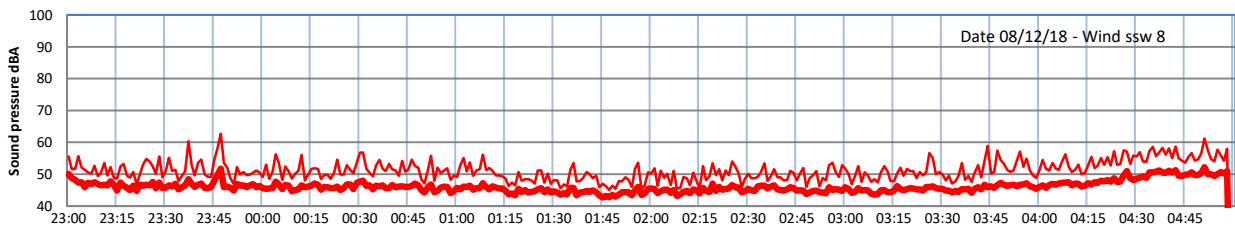

# LAZENBY + WILTON NIGHTTIME LEVELS

## Site 0 - LAZENBY DATA ONLY

Time  
— Lazenby — Laz max — Site — Site max