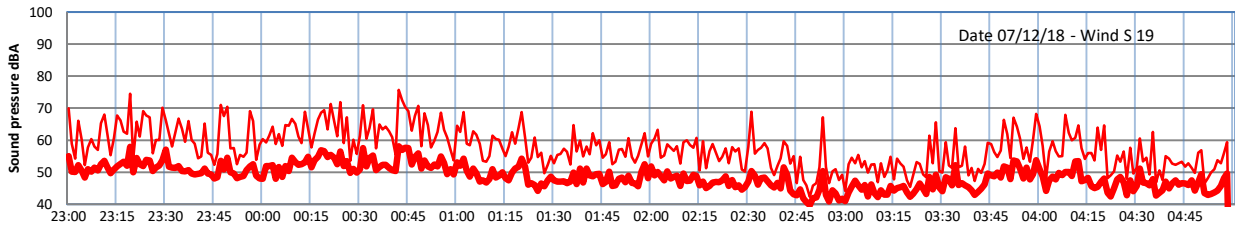

# LAZENBY + WILTON NIGHTTIME LEVELS

## Site 0 - LAZENBY DATA ONLY

Time  
— Lazenby — Laz max — Site — Site max