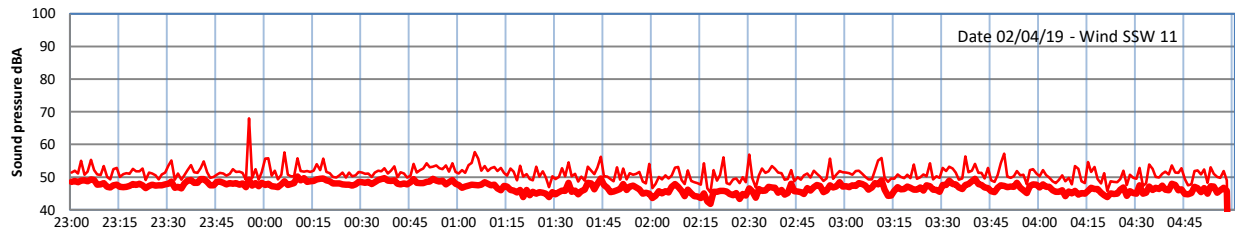

LAZENBY + WILTON NIGHTTIME LEVELS

Site 0 - LAZENBY DATA ONLY

Time
— Lazenby — Laz max — Site — Site max