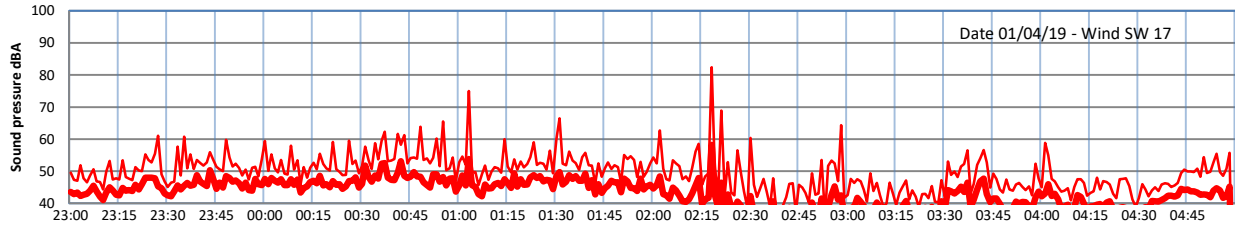

LAZENBY + WILTON NIGHTTIME LEVELS

Site 0 - LAZENBY DATA ONLY

Time
— Lazenby — Laz max — Site — Site max