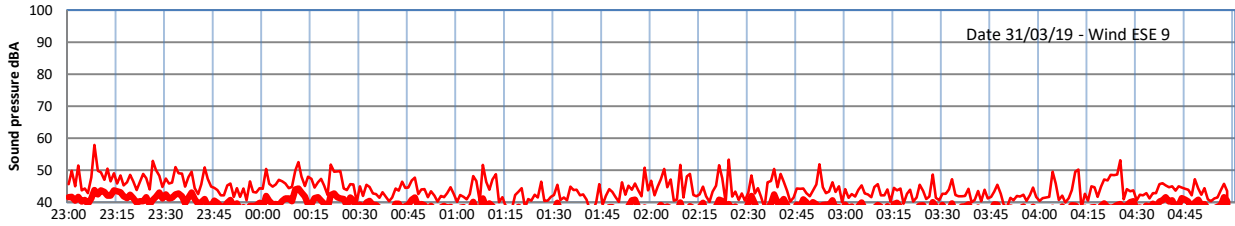

LAZENBY + WILTON NIGHTTIME LEVELS

Site 0 - LAZENBY DATA ONLY

Time
— Lazenby — Laz max — Site — Site max