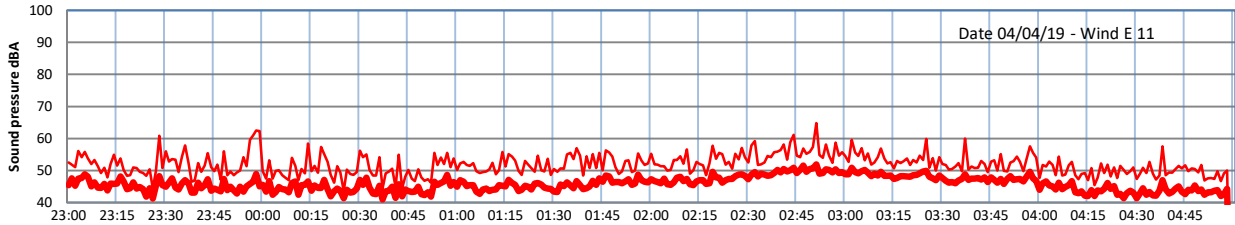

LAZENBY + WILTON NIGHTTIME LEVELS

Site 0 - LAZENBY DATA ONLY

Time
— Lazenby — Laz max — Site — Site max