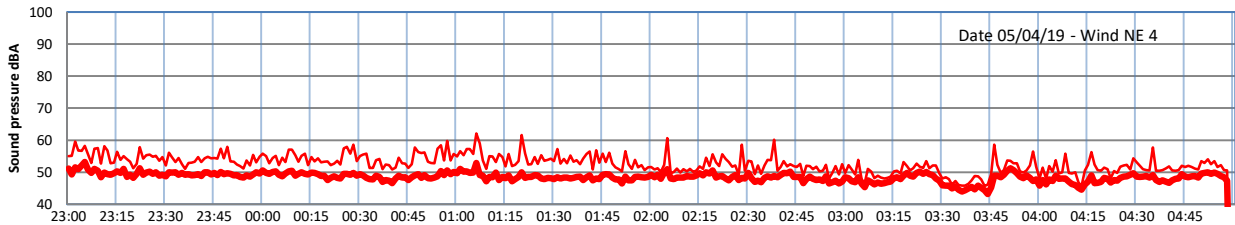

LAZENBY + WILTON NIGHTTIME LEVELS

Site 0 - LAZENBY DATA ONLY

Time
— Lazenby — Laz max — Site — Site max