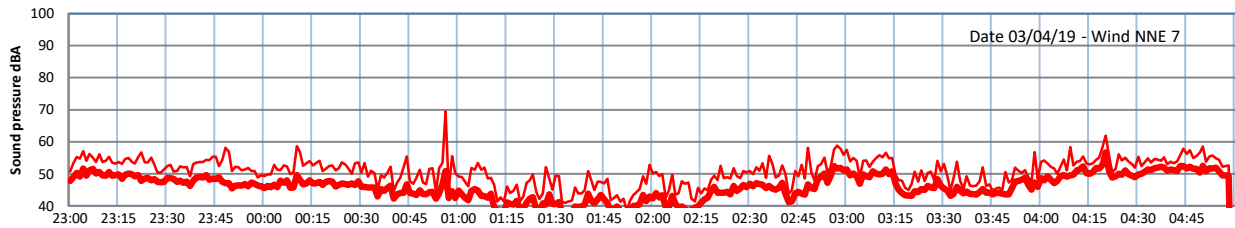

LAZENBY + WILTON NIGHTTIME LEVELS

Site 0 - LAZENBY DATA ONLY

Time
— Lazenby — Laz max — Site — Site max