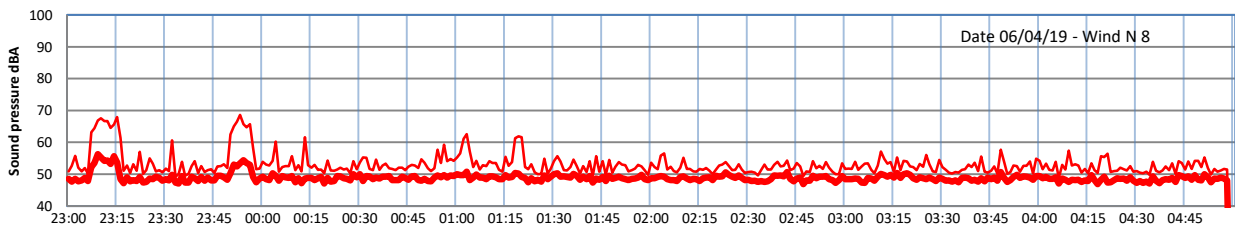

LAZENBY + WILTON NIGHTTIME LEVELS

Site 0 - LAZENBY DATA ONLY

Time
— Lazenby — Laz max — Site — Site max