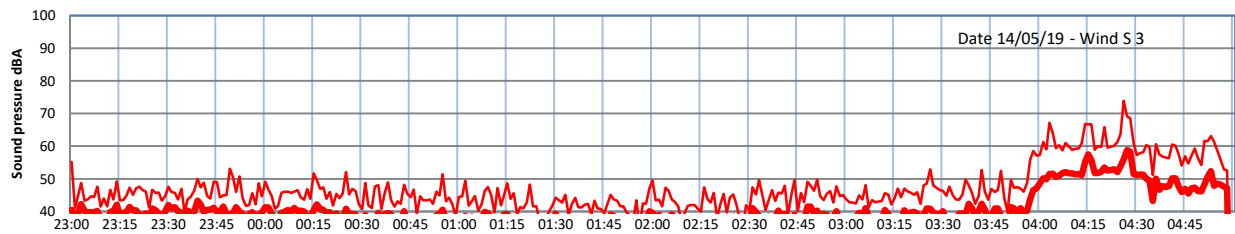

LAZENBY + WILTON NIGHTTIME LEVELS

Site 0 - LAZENBY DATA ONLY

Time
— Lazenby — Laz max — Site — Site max