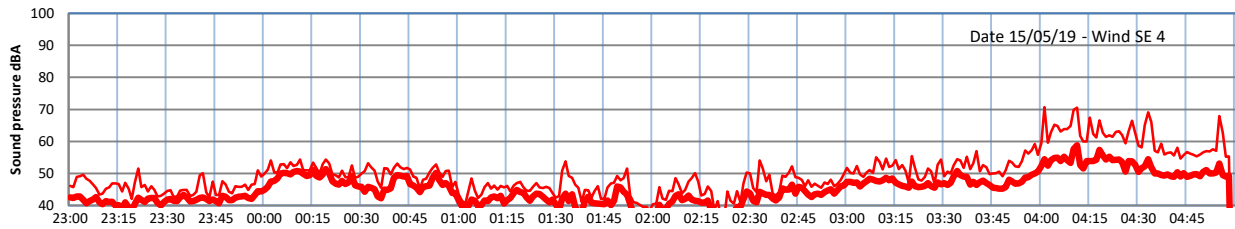

LAZENBY + WILTON NIGHTTIME LEVELS

Site 0 - LAZENBY DATA ONLY

Time
— Lazenby — Laz max — Site — Site max