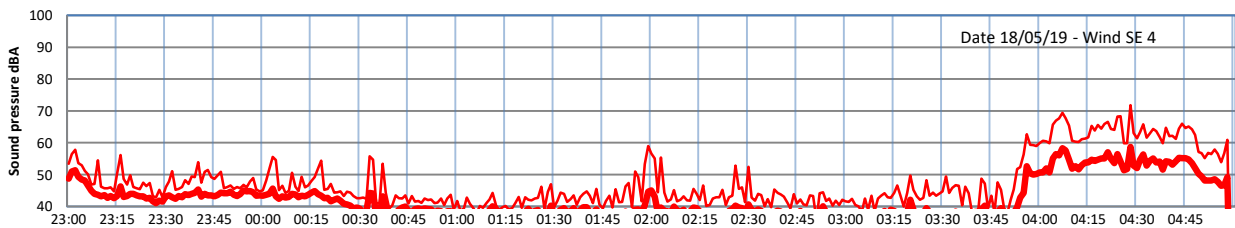

LAZENBY + WILTON NIGHTTIME LEVELS

Site 0 - LAZENBY DATA ONLY

Time
— Lazenby — Laz max — Site — Site max