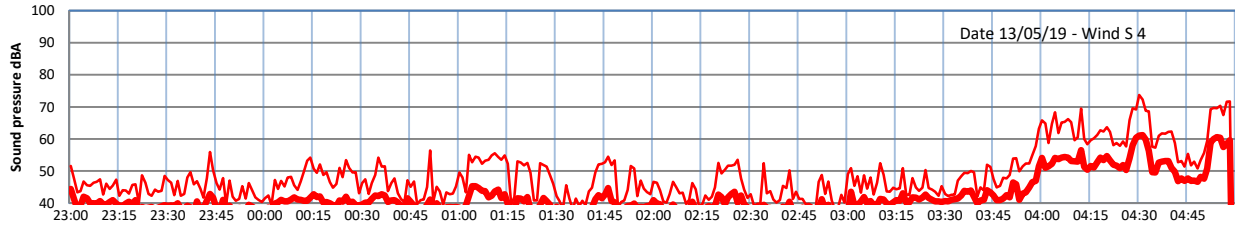

LAZENBY + WILTON NIGHTTIME LEVELS

Site 0 - LAZENBY DATA ONLY

Time
— Lazenby — Laz max — Site — Site max