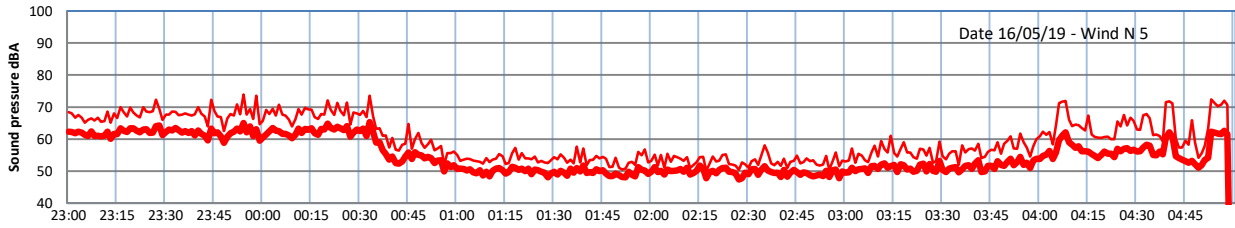

LAZENBY + WILTON NIGHTTIME LEVELS

Site 0 - LAZENBY DATA ONLY

Time
— Lazenby — Laz max — Site — Site max