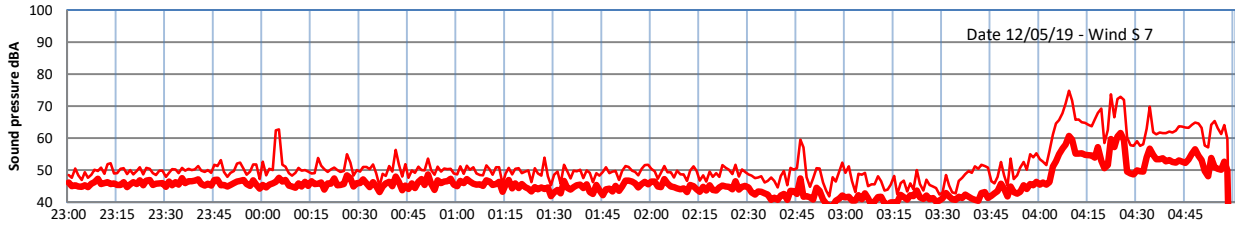

LAZENBY + WILTON NIGHTTIME LEVELS

Site 0 - LAZENBY DATA ONLY

Time
— Lazenby — Laz max — Site — Site max