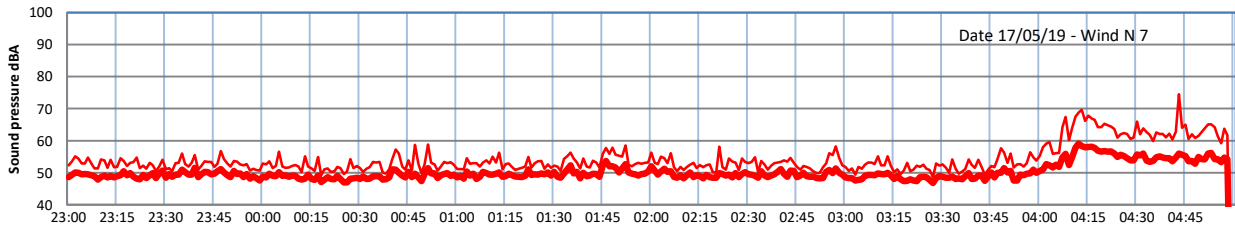

LAZENBY + WILTON NIGHTTIME LEVELS

Site 0 - LAZENBY DATA ONLY

Time
— Lazenby — Laz max — Site — Site max