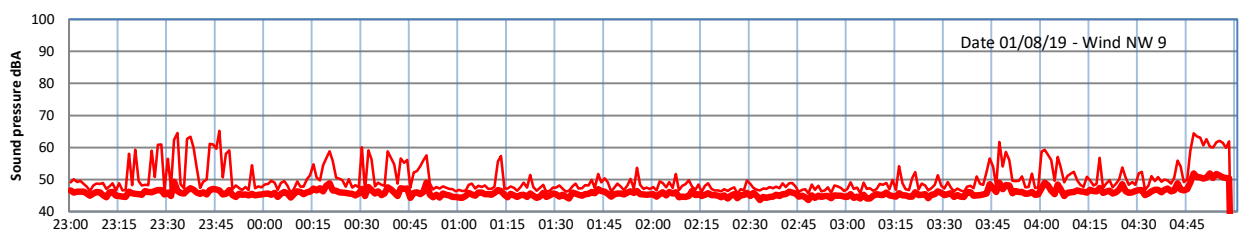

# LAZENBY + WILTON NIGHTTIME LEVELS

## Site 0 - LAZENBY DATA ONLY

Time  
— Lazenby — Laz max — Site — Site max