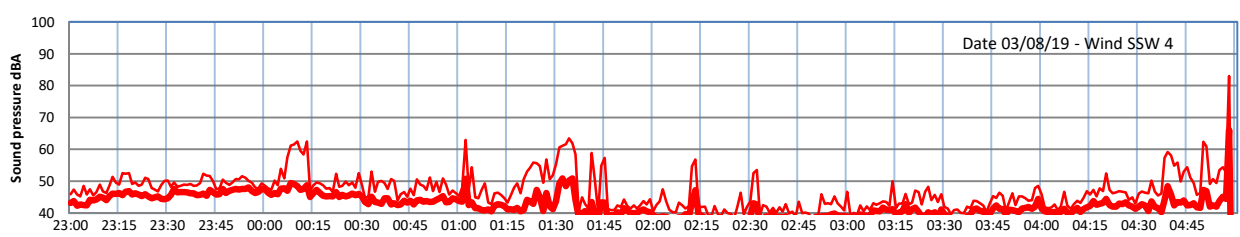

# LAZENBY + WILTON NIGHTTIME LEVELS

## Site 0 - LAZENBY DATA ONLY

Time  
— Lazenby — Laz max — Site — Site max