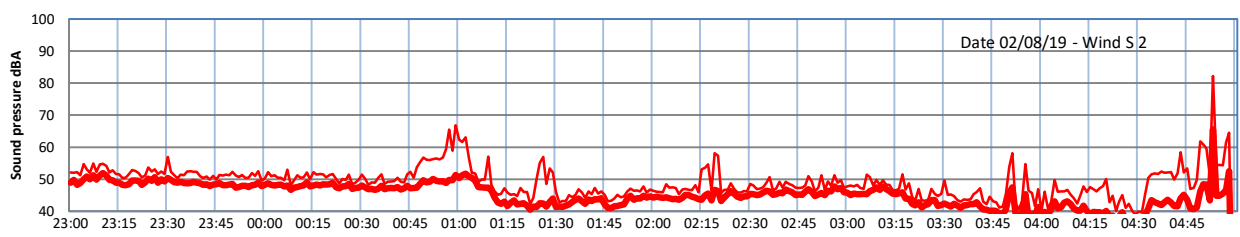

# LAZENBY + WILTON NIGHTTIME LEVELS

## Site 0 - LAZENBY DATA ONLY

Time  
— Lazenby — Laz max — Site — Site max