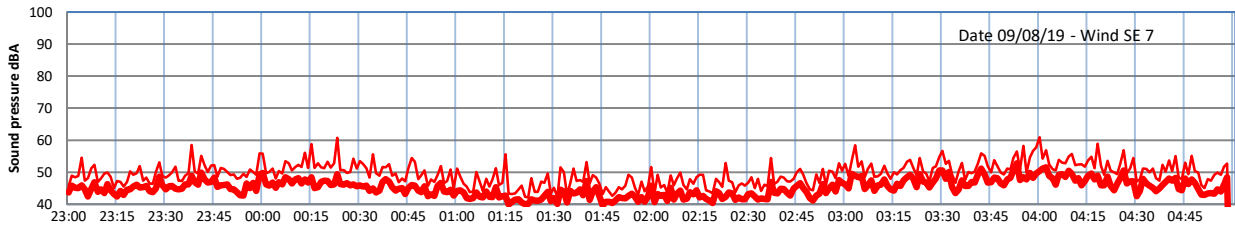

LAZENBY + WILTON NIGHTTIME LEVELS

Site 0 - LAZENBY DATA ONLY

Time
— Lazenby — Laz max — Site — Site max