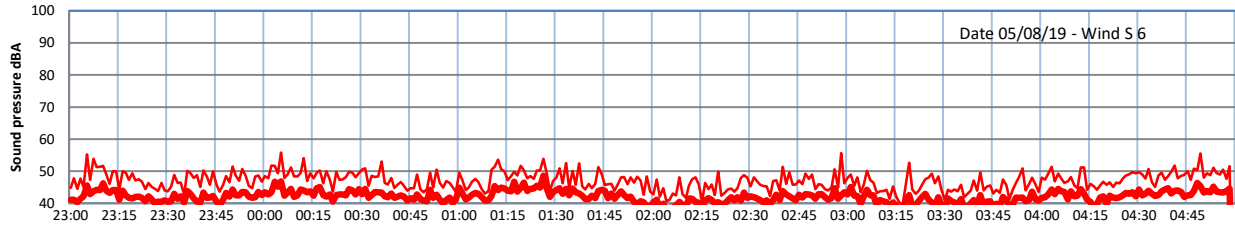

LAZENBY + WILTON NIGHTTIME LEVELS

Site 0 - LAZENBY DATA ONLY

Time
— Lazenby — Laz max — Site — Site max