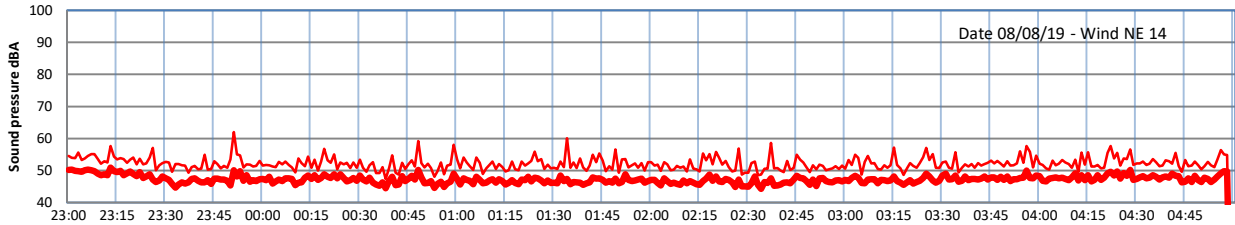

LAZENBY + WILTON NIGHTTIME LEVELS

Site 0 - LAZENBY DATA ONLY

Time
— Lazenby — Laz max — Site — Site max