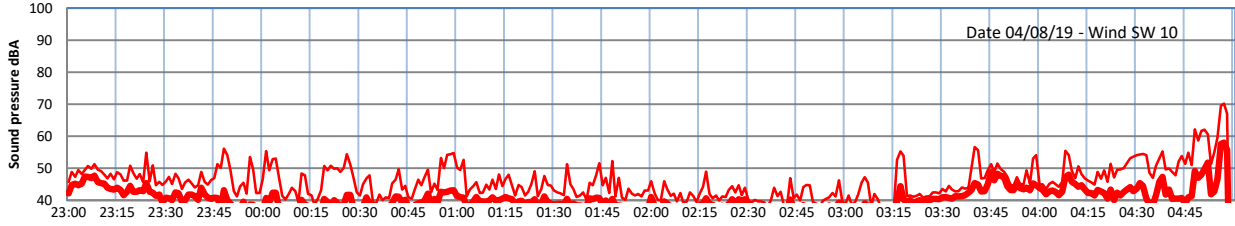

LAZENBY + WILTON NIGHTTIME LEVELS

Site 0 - LAZENBY DATA ONLY

Time
— Lazenby — Laz max — Site — Site max