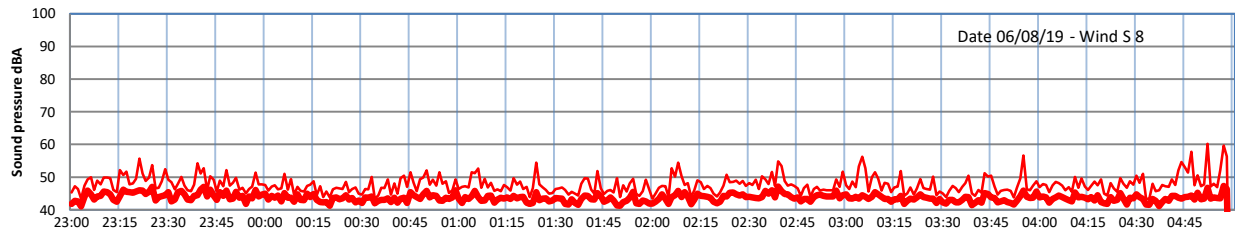

LAZENBY + WILTON NIGHTTIME LEVELS

Site 0 - LAZENBY DATA ONLY

Time
— Lazenby — Laz max — Site — Site max