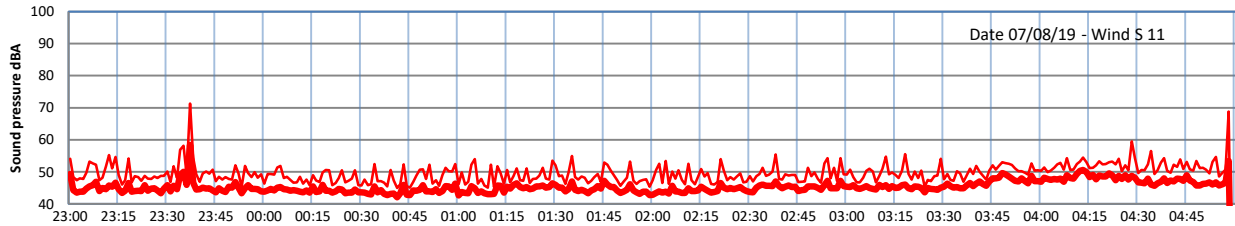

LAZENBY + WILTON NIGHTTIME LEVELS

Site 0 - LAZENBY DATA ONLY

Time
— Lazenby — Laz max — Site — Site max