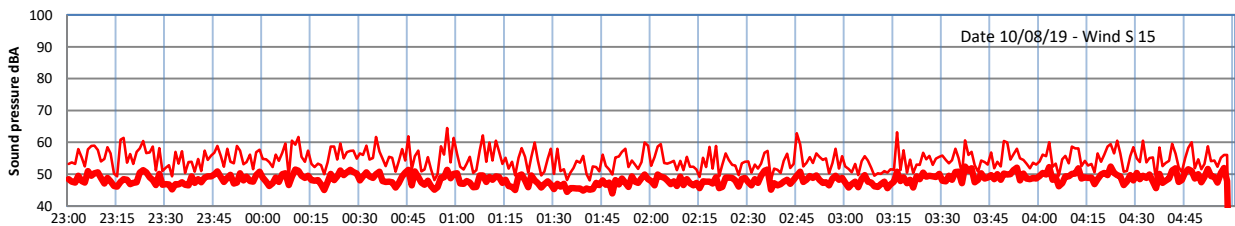

LAZENBY + WILTON NIGHTTIME LEVELS

Site 0 - LAZENBY DATA ONLY

Time
— Lazenby — Laz max — Site — Site max