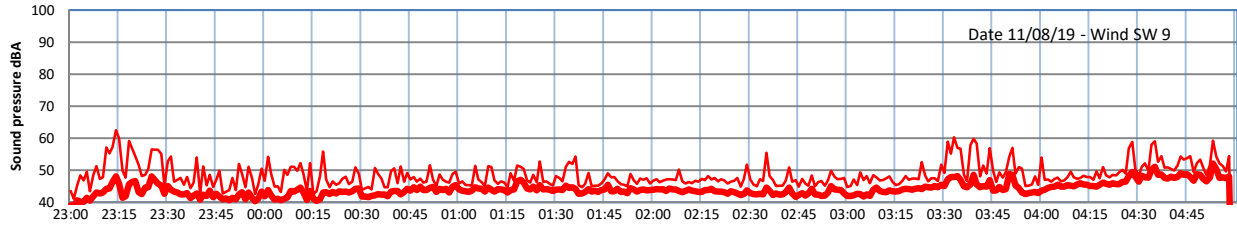

LAZENBY + WILTON NIGHTTIME LEVELS

Site 0 - LAZENBY DATA ONLY

Time

— Lazenby — Laz max — Site — Site max