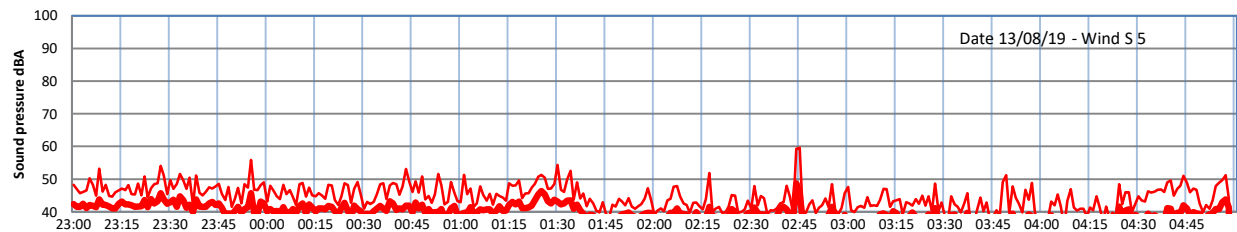

LAZENBY + WILTON NIGHTTIME LEVELS

Site 0 - LAZENBY DATA ONLY

Time

— Lazenby — Laz max — Site — Site max