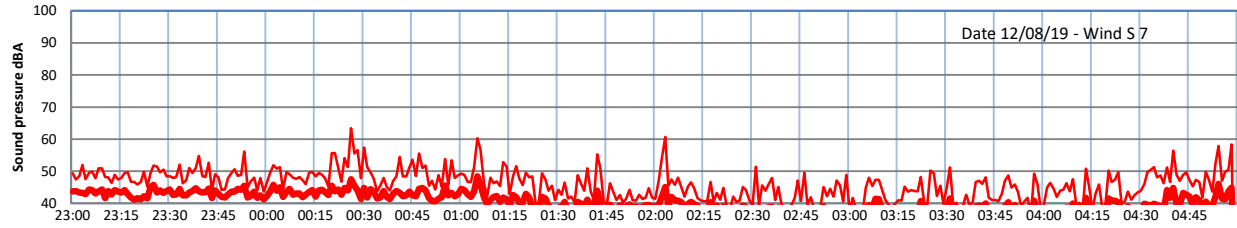

LAZENBY + WILTON NIGHTTIME LEVELS

Site 0 - LAZENBY DATA ONLY

Time

— Lazenby — Laz max — Site — Site max