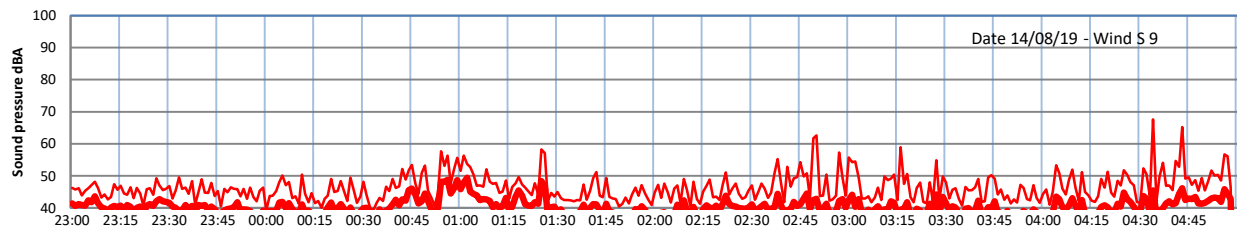

LAZENBY + WILTON NIGHTTIME LEVELS

Site 0 - LAZENBY DATA ONLY

Time

— Lazenby — Laz max — Site — Site max