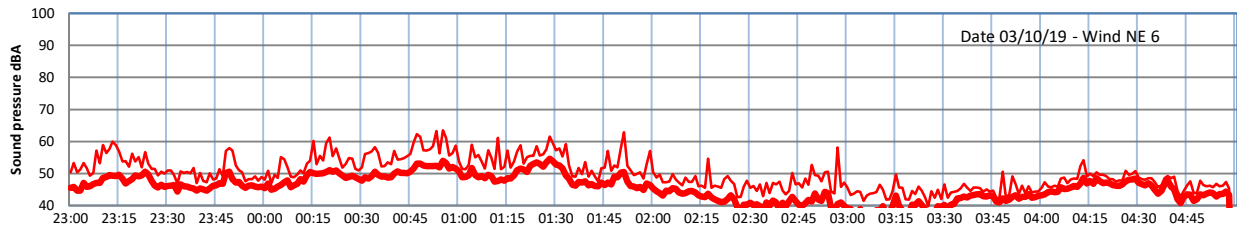

LAZENBY + WILTON NIGHTTIME LEVELS

Site 0 - LAZENBY DATA ONLY

Time
— Lazenby — Laz max — Site — Site max