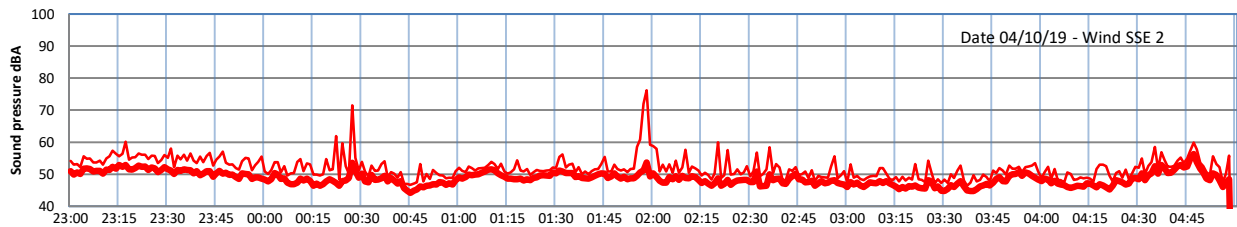

LAZENBY + WILTON NIGHTTIME LEVELS

Site 0 - LAZENBY DATA ONLY

Time
— Lazenby — Laz max — Site — Site max