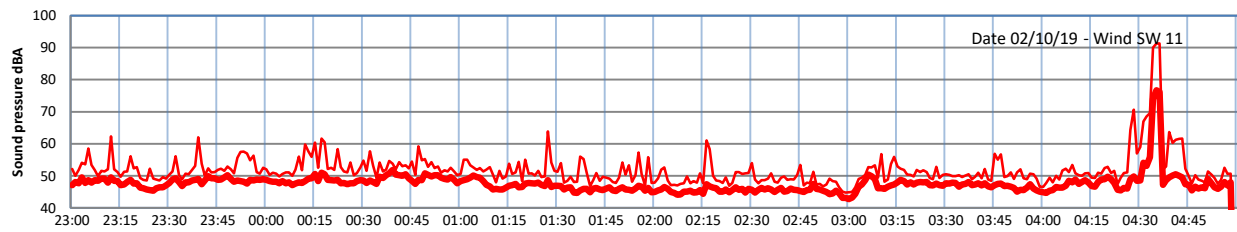

LAZENBY + WILTON NIGHTTIME LEVELS

Site 0 - LAZENBY DATA ONLY

Time
— Lazenby — Laz max — Site — Site max