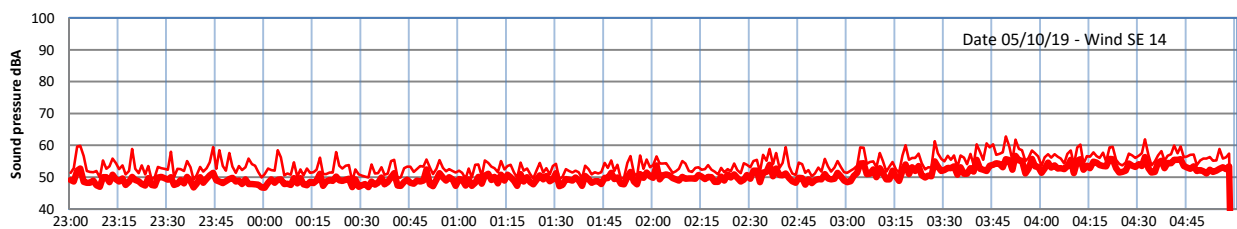

LAZENBY + WILTON NIGHTTIME LEVELS

Site 0 - LAZENBY DATA ONLY

Time
— Lazenby — Laz max — Site — Site max